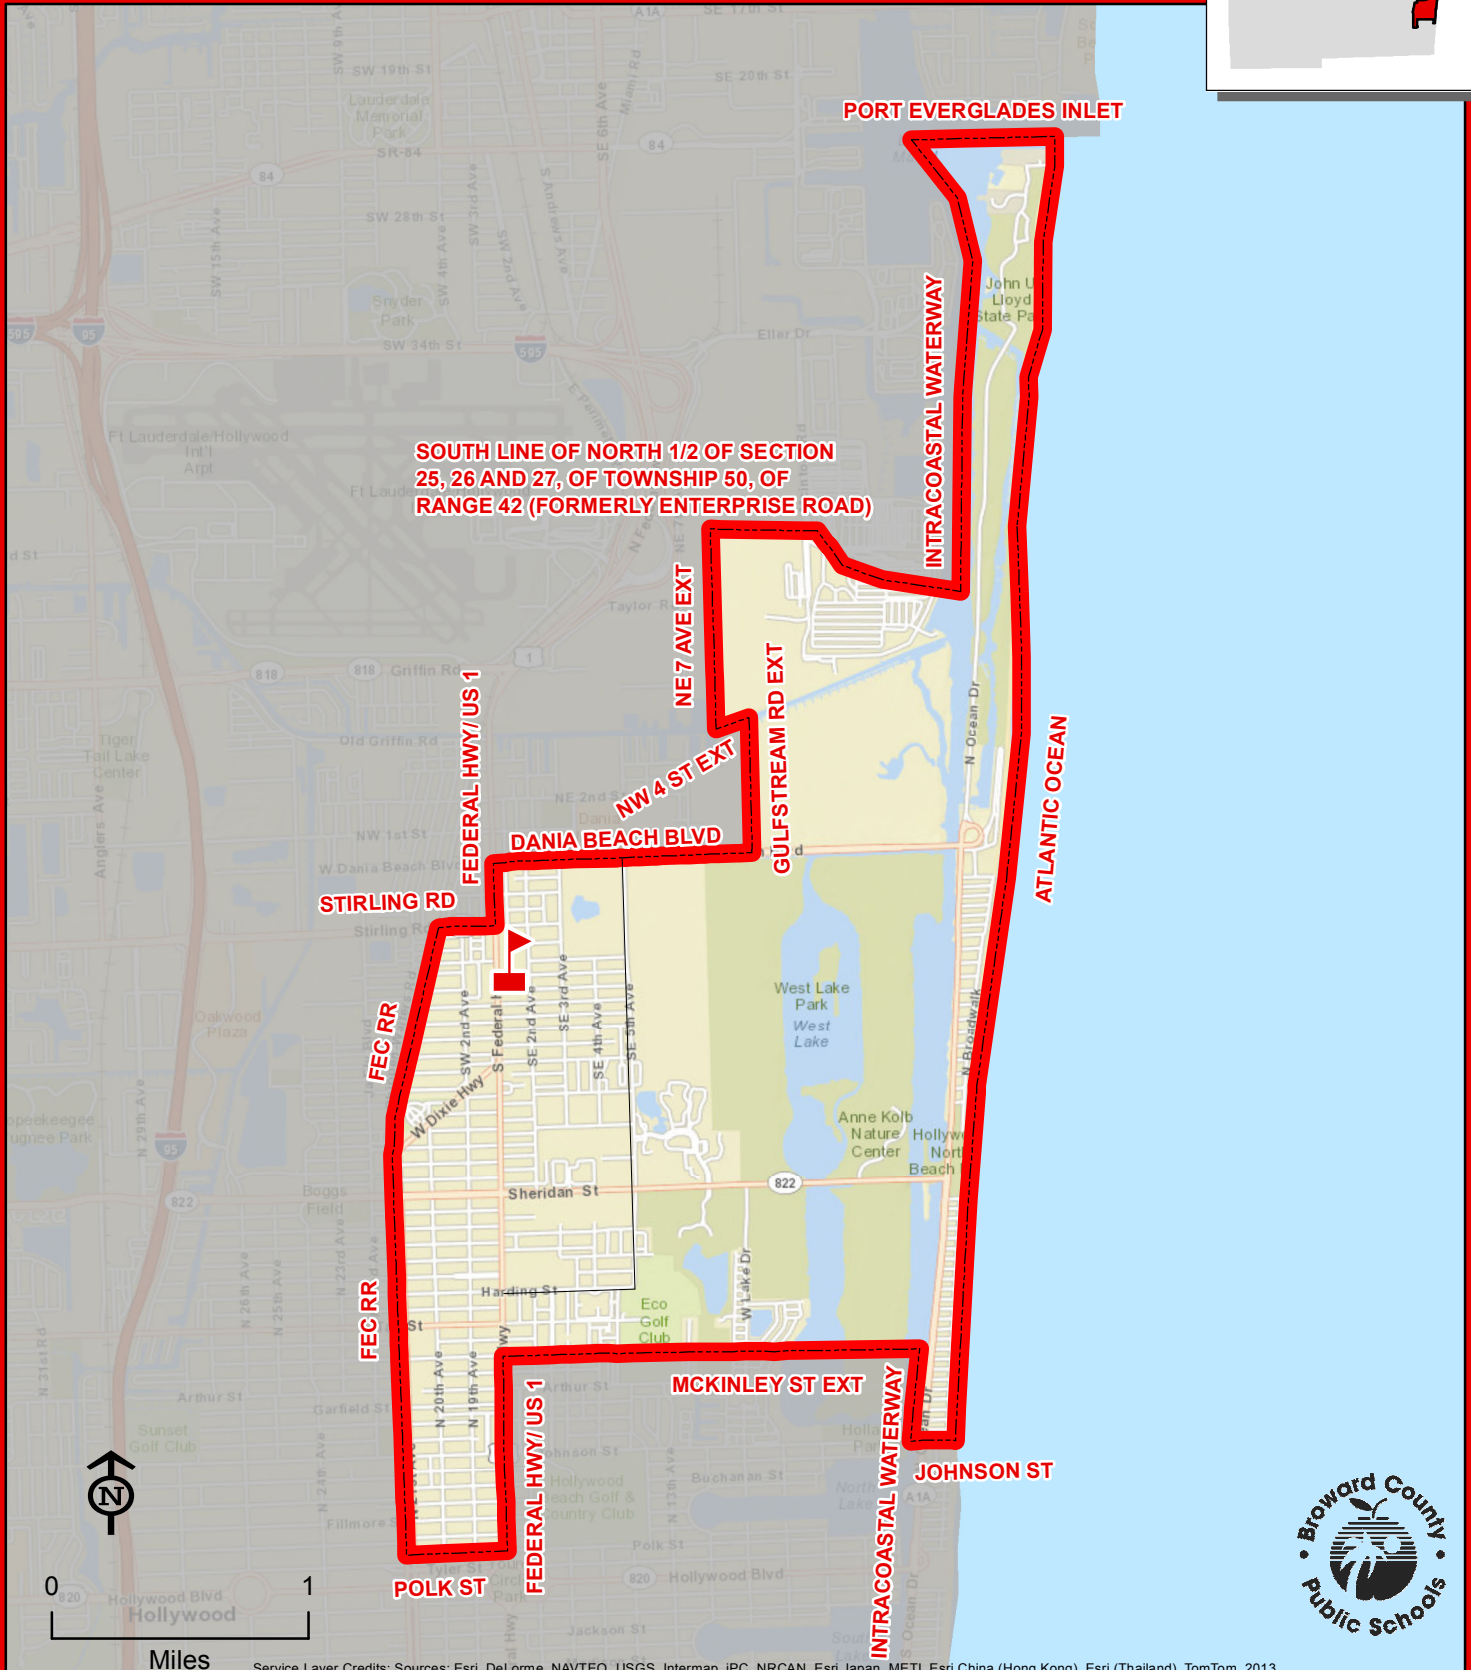

DANIA ELEMENTARY SCHOOL

300 SE 2 AVENUE
DANIA BEACH, FLORIDA 33004
754-323-5350

DANIA

Service Layer Credits: Sources: Esri, DeLorme, NAVTEQ, USGS, Intermap, iPC, NRCAN, Esri Japan, METI, Esri China (Hong Kong), Esri (Thailand), TomTom, 2013

THIS MAP IS FOR CONCEPTUAL PURPOSES ONLY AND SHOULD NOT BE USED FOR LEGAL BOUNDARY DETERMINATIONS