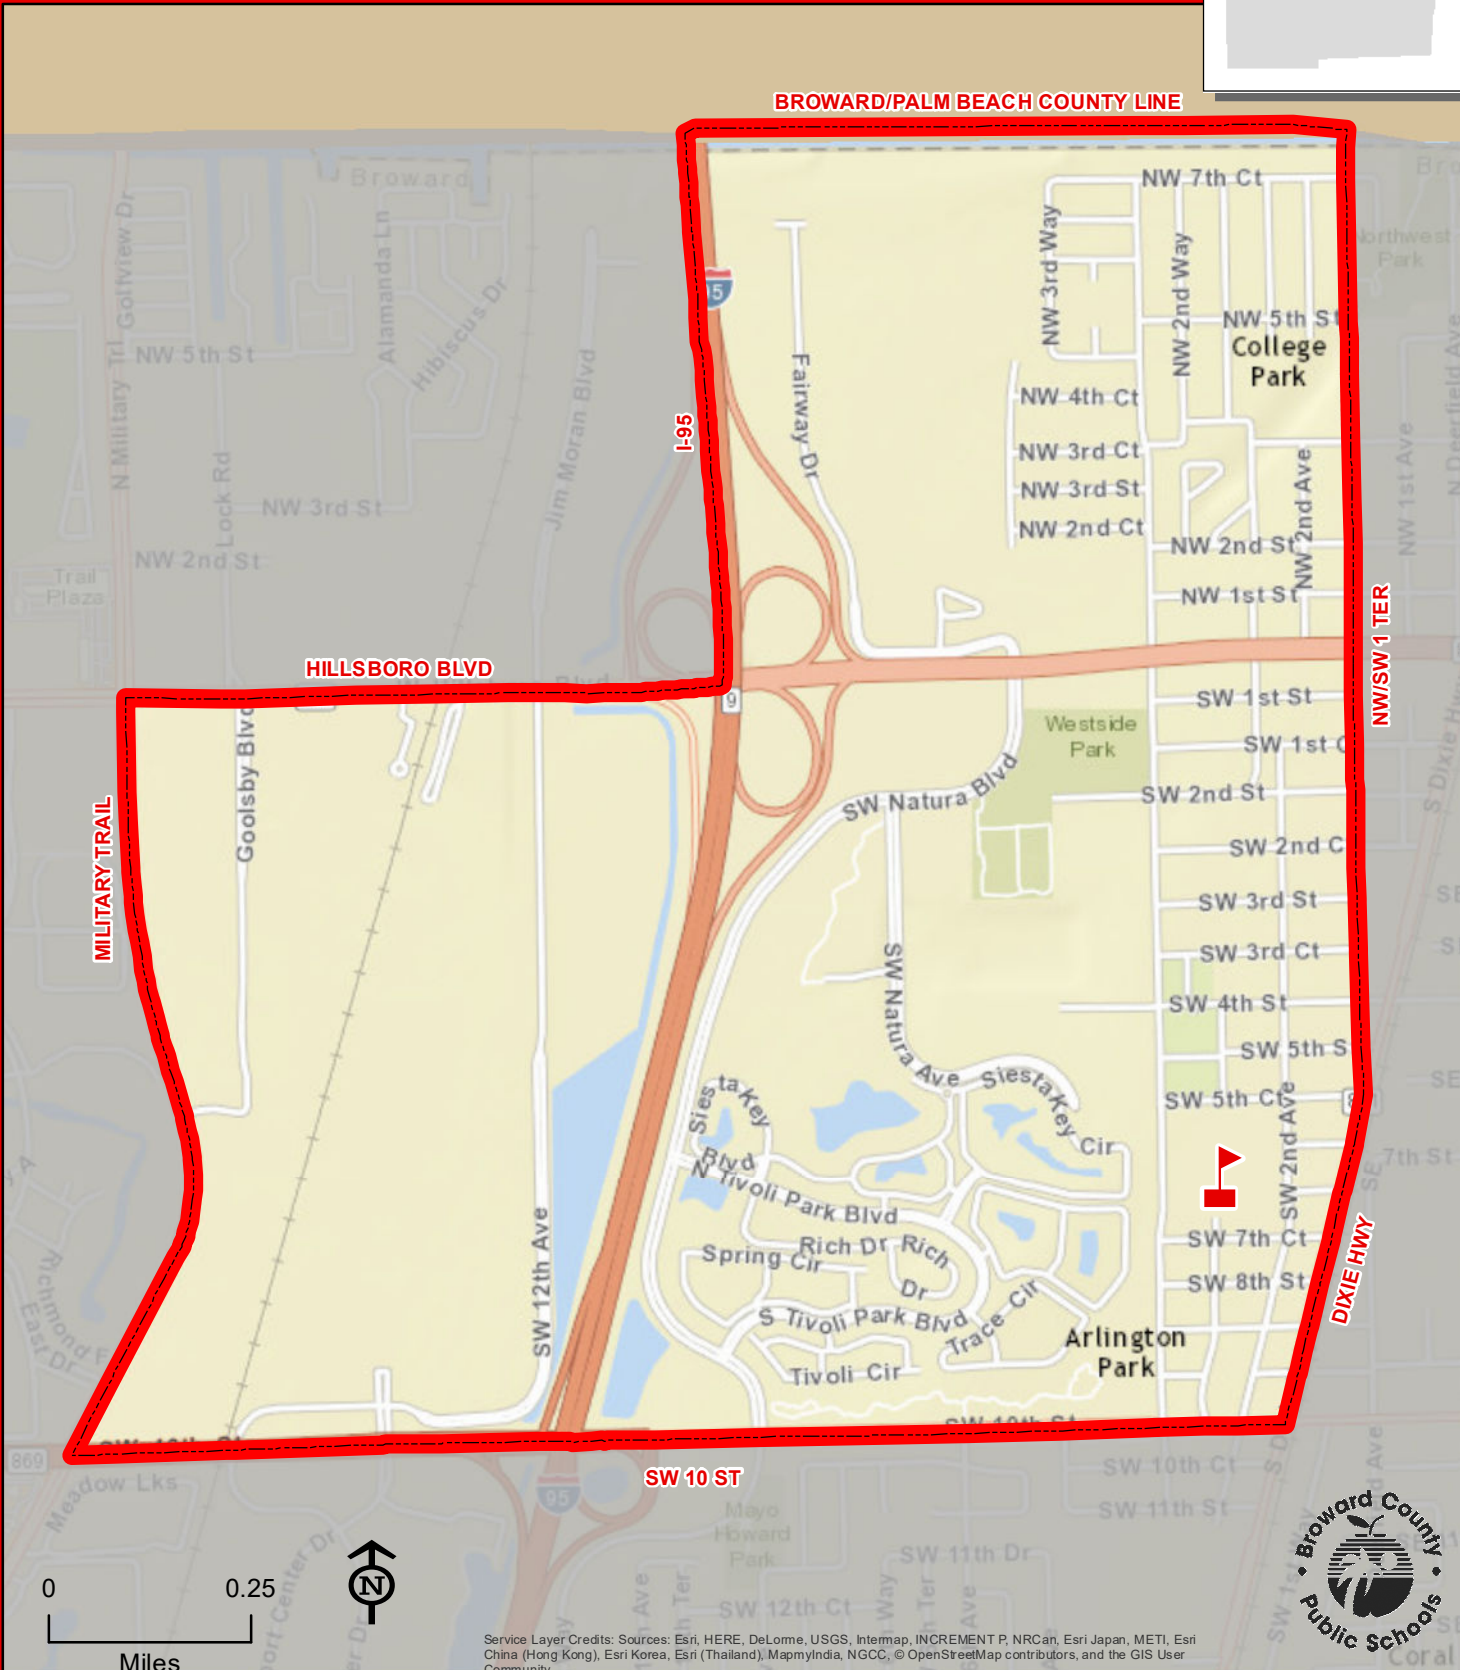

DEERFIELD PARK ELEMENTARY SCHOOL

650 SW 3 AVENUE
DEERFIELD BEACH, FLORIDA 33441
754-322-6150

Magnet School

DEERFIELD PARK

Service Layer Credits: Sources: Esri, HERE, DeLorme, USGS, Intermap, INCREMENT P, NRCan, Esri Japan, METI, Esri China (Hong Kong), Esri Korea, Esri (Thailand), MapmyIndia, NGCC, © OpenStreetMap contributors, and the GIS User Community

THIS MAP IS FOR CONCEPTUAL PURPOSES ONLY AND SHOULD NOT BE USED FOR LEGAL BOUNDARY DETERMINATIONS