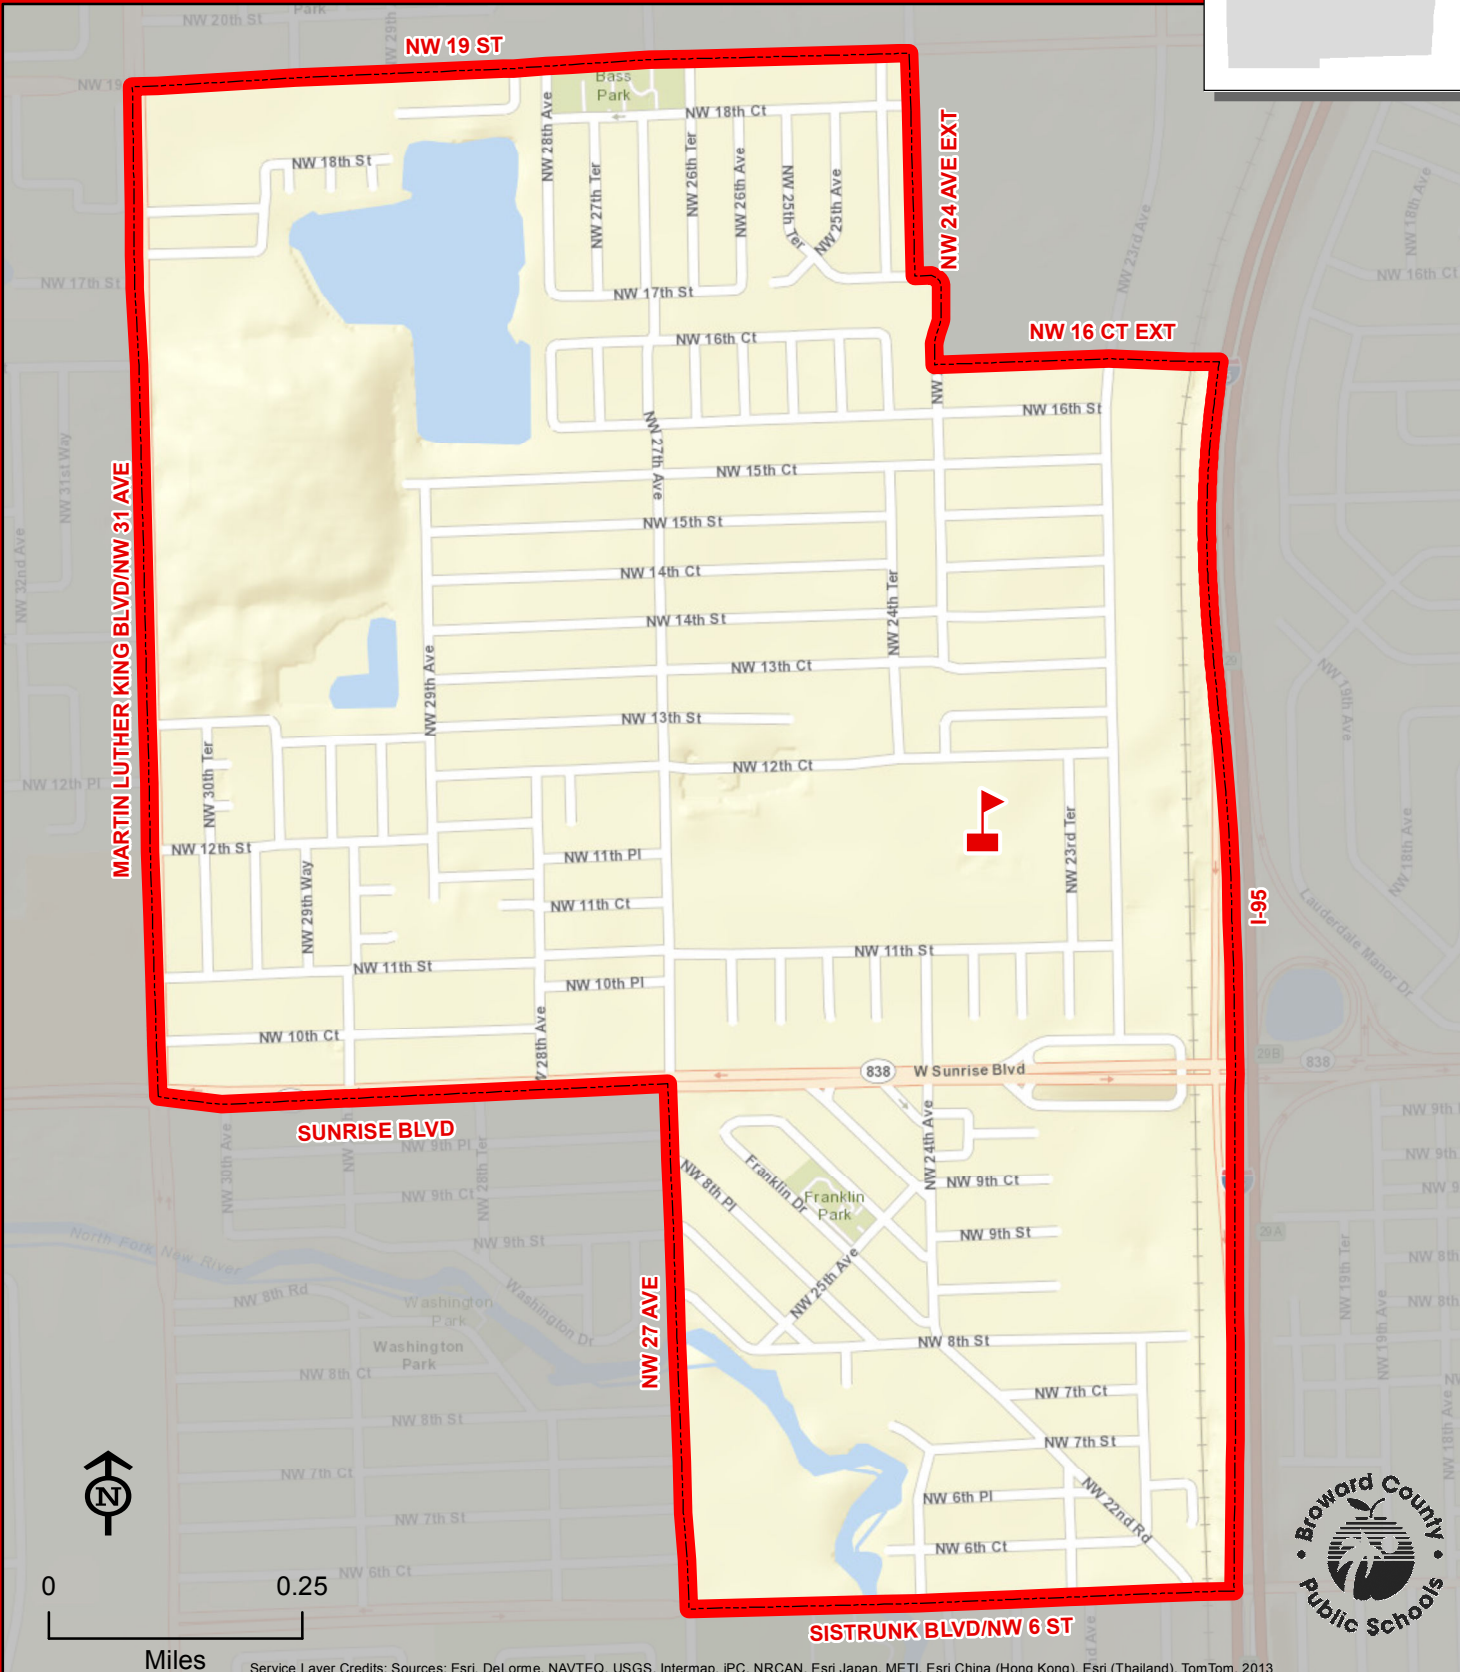

DILLARD ELEMENTARY SCHOOL

2330 NW 12 COURT
FORT LAUDERDALE, FLORIDA 33311
754-322-6200

MARTIN LUTHER KING BLVD/NW 31 AVE

NW 24 AVE EXT

NW 16 CT EXT

SUNRISE BLVD

NW 27 AVE

SISTRUNK BLVD/NW 6 ST

I-95

DILLARD

Service Layer Credits: Sources: Esri, DeLorme, NAVTEQ, USGS, Intermap, iPC, NRCAN, Esri Japan, METI, Esri China (Hong Kong), Esri (Thailand), TomTom, 2013

THIS MAP IS FOR CONCEPTUAL PURPOSES ONLY AND SHOULD NOT BE USED FOR LEGAL BOUNDARY DETERMINATIONS