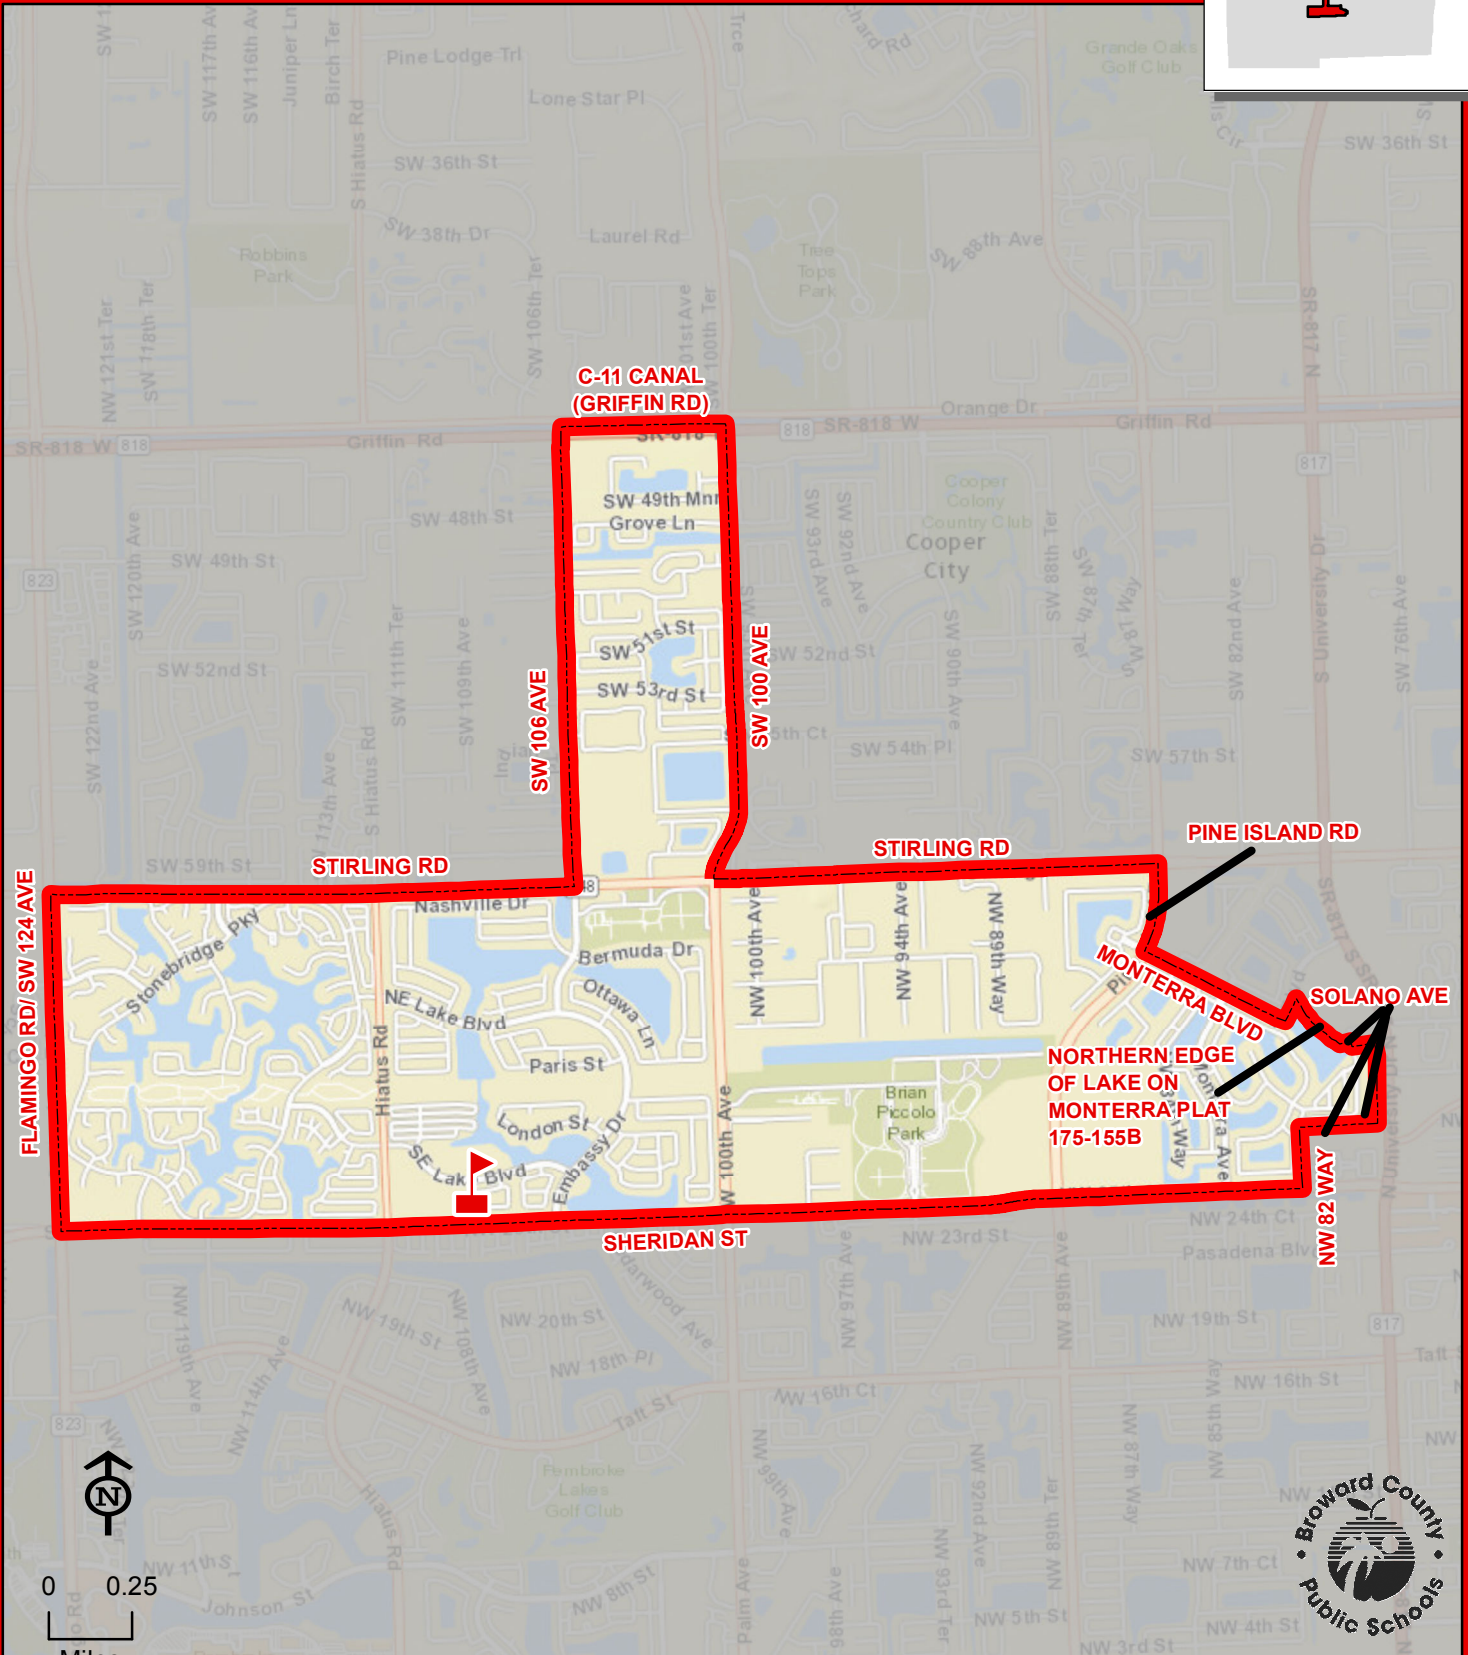

# EMBASSY CREEK ELEMENTARY SCHOOL

10905 SE LAKE BOULEVARD  
COOPER CITY, FLORIDA 33026  
754-323-5550

**EMBASSY CREEK**

Service Layer Credits: Sources: Esri, HERE, DeLorme, USGS, Intermap, increment P Corp., NRCAN, Esri Japan, METI, Esri China (Hong Kong), Esri (Thailand), TomTom, MapmyIndia, © OpenStreetMap contributors, and the GIS User Community

THIS MAP IS FOR CONCEPTUAL PURPOSES ONLY AND SHOULD NOT BE USED FOR LEGAL BOUNDARY DETERMINATIONS