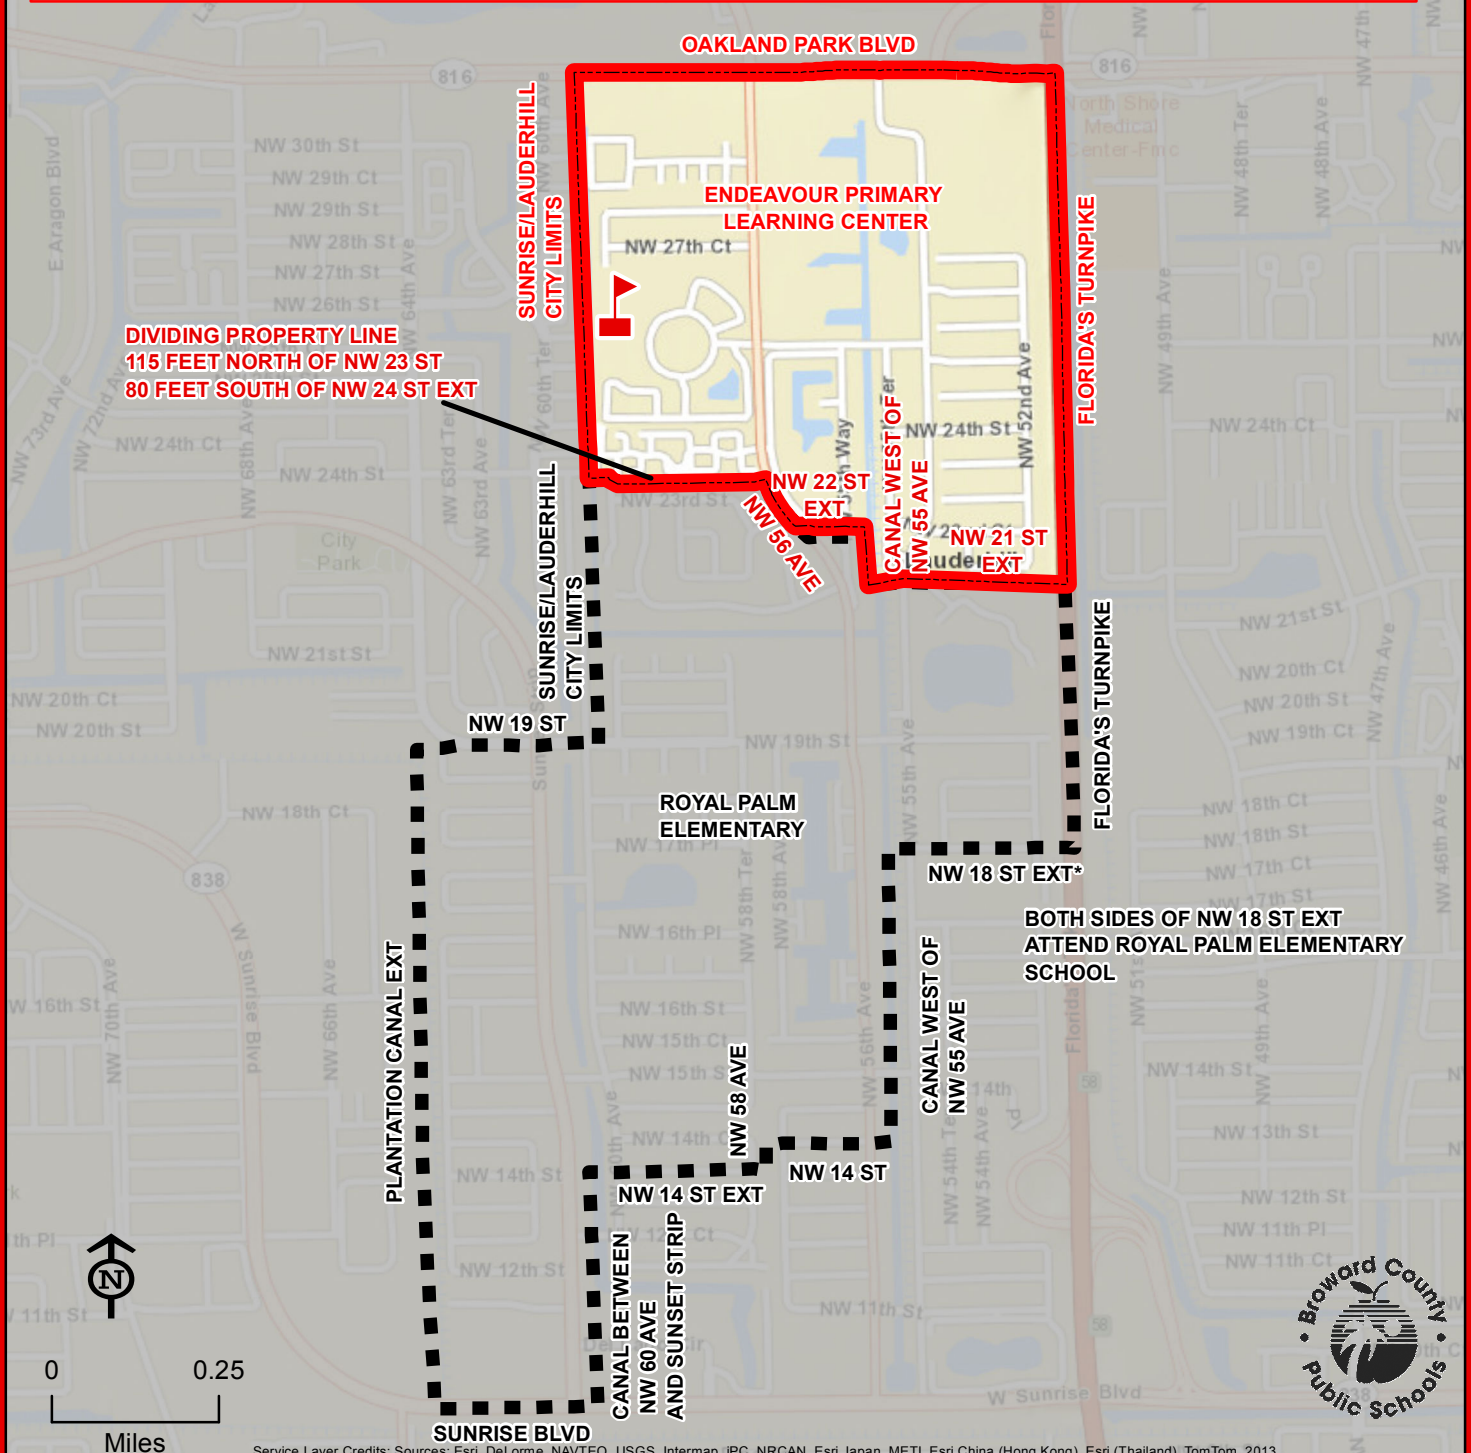

# ENDEAVOUR PRIMARY LEARNING CENTER ELEMENTARY SCHOOL

2701 NW 56 AVENUE  
LAUDERHILL, FLORIDA 33313  
754-321-6600

Kindergarten through third grade students residing within the Endeavour Primary Learning Center attendance area attend Endeavour Primary Learning Center. Fourth and fifth grade students residing within the Endeavour Primary Learning Center attendance area attend Royal Palm Elementary School.

**ENDEAVOUR PRIMARY LEARNING CENTER**