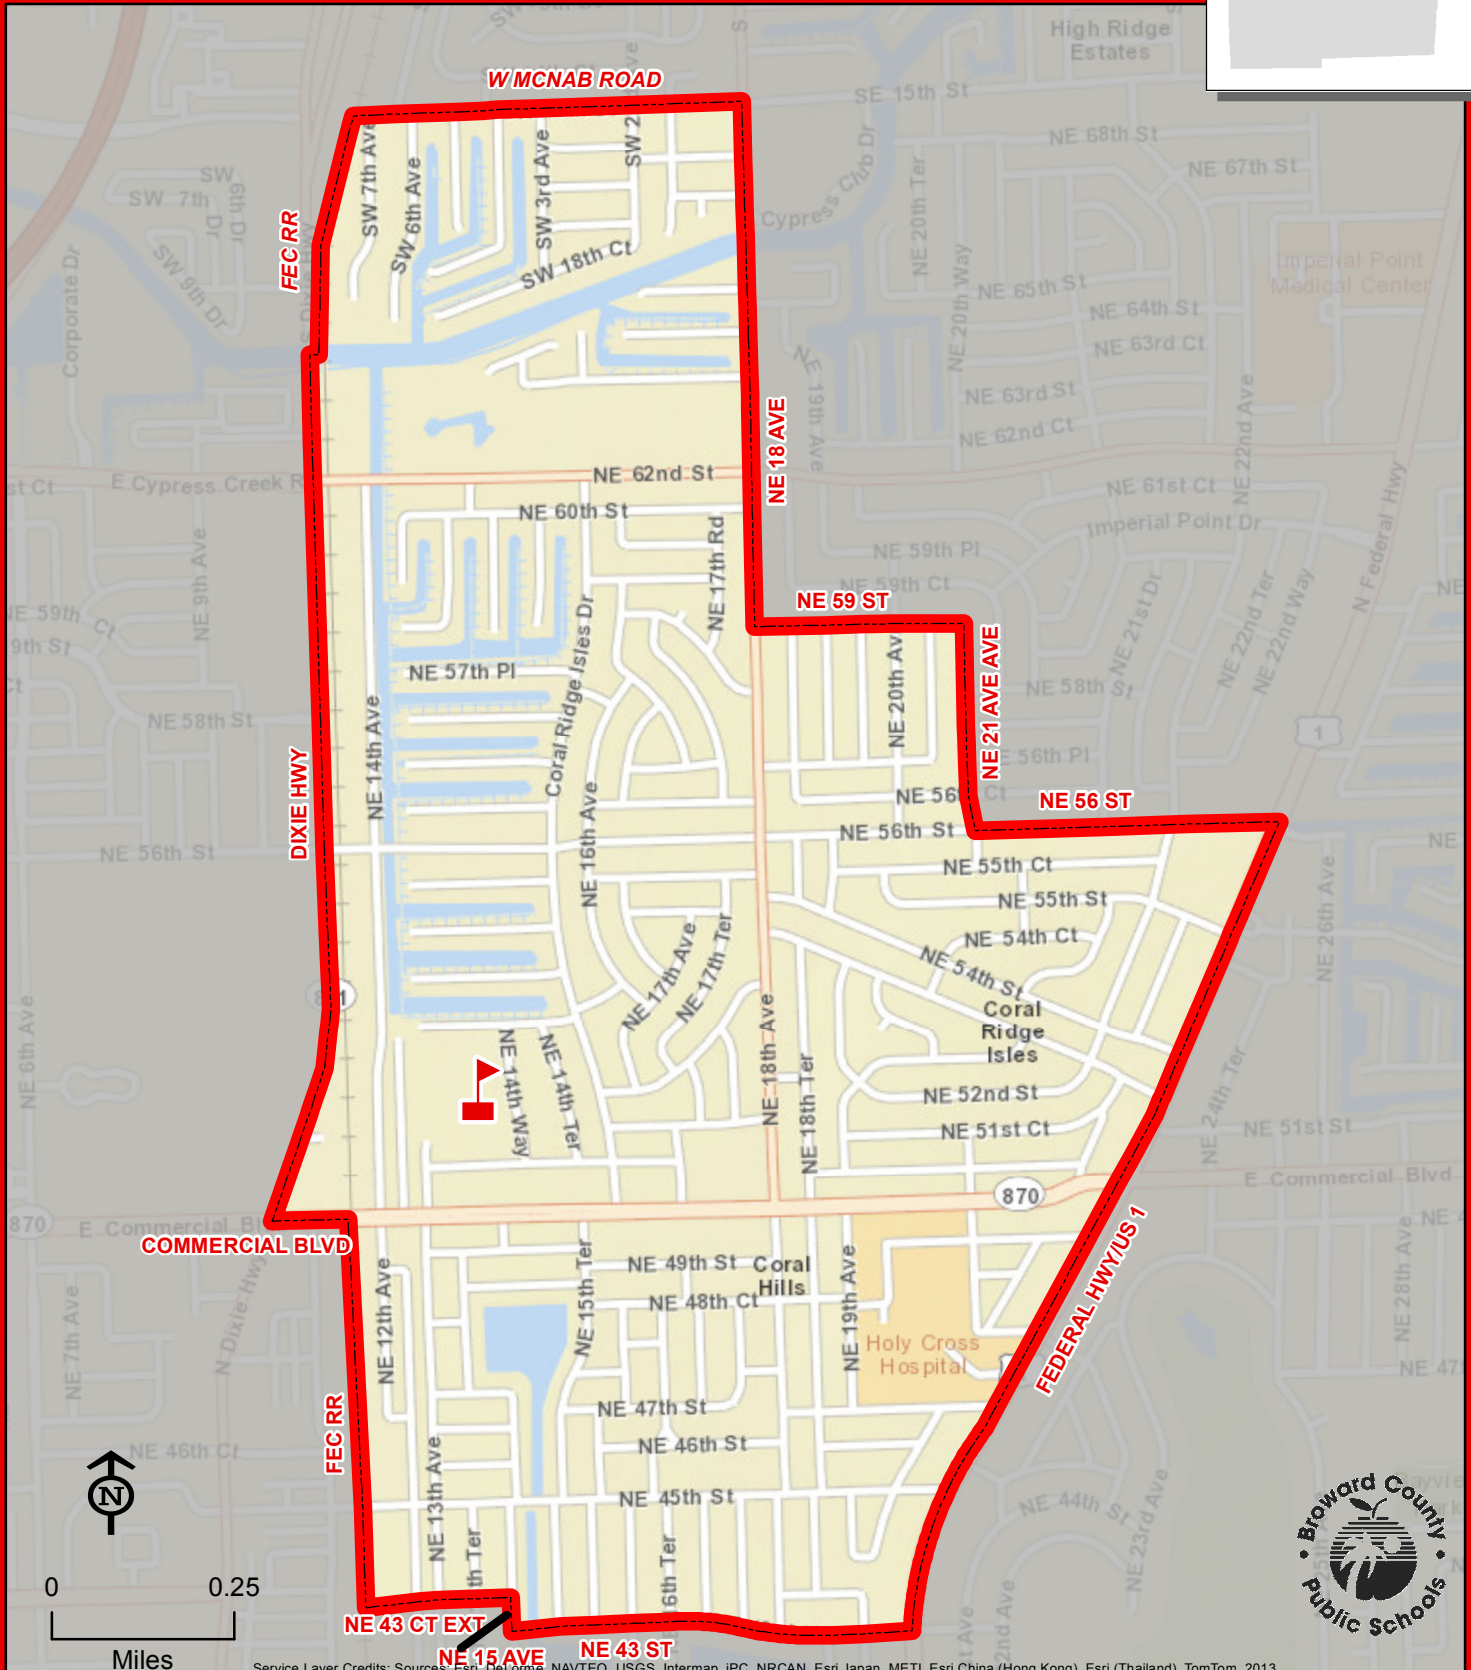

# FLORANADA ELEMENTARY SCHOOL

5251 NE 14 WAY  
FORT LAUDERDALE, FLORIDA 33334  
754-322-6350

FLORANADA

THIS MAP IS FOR CONCEPTUAL PURPOSES ONLY AND SHOULD NOT BE USED FOR LEGAL BOUNDARY DETERMINATIONS