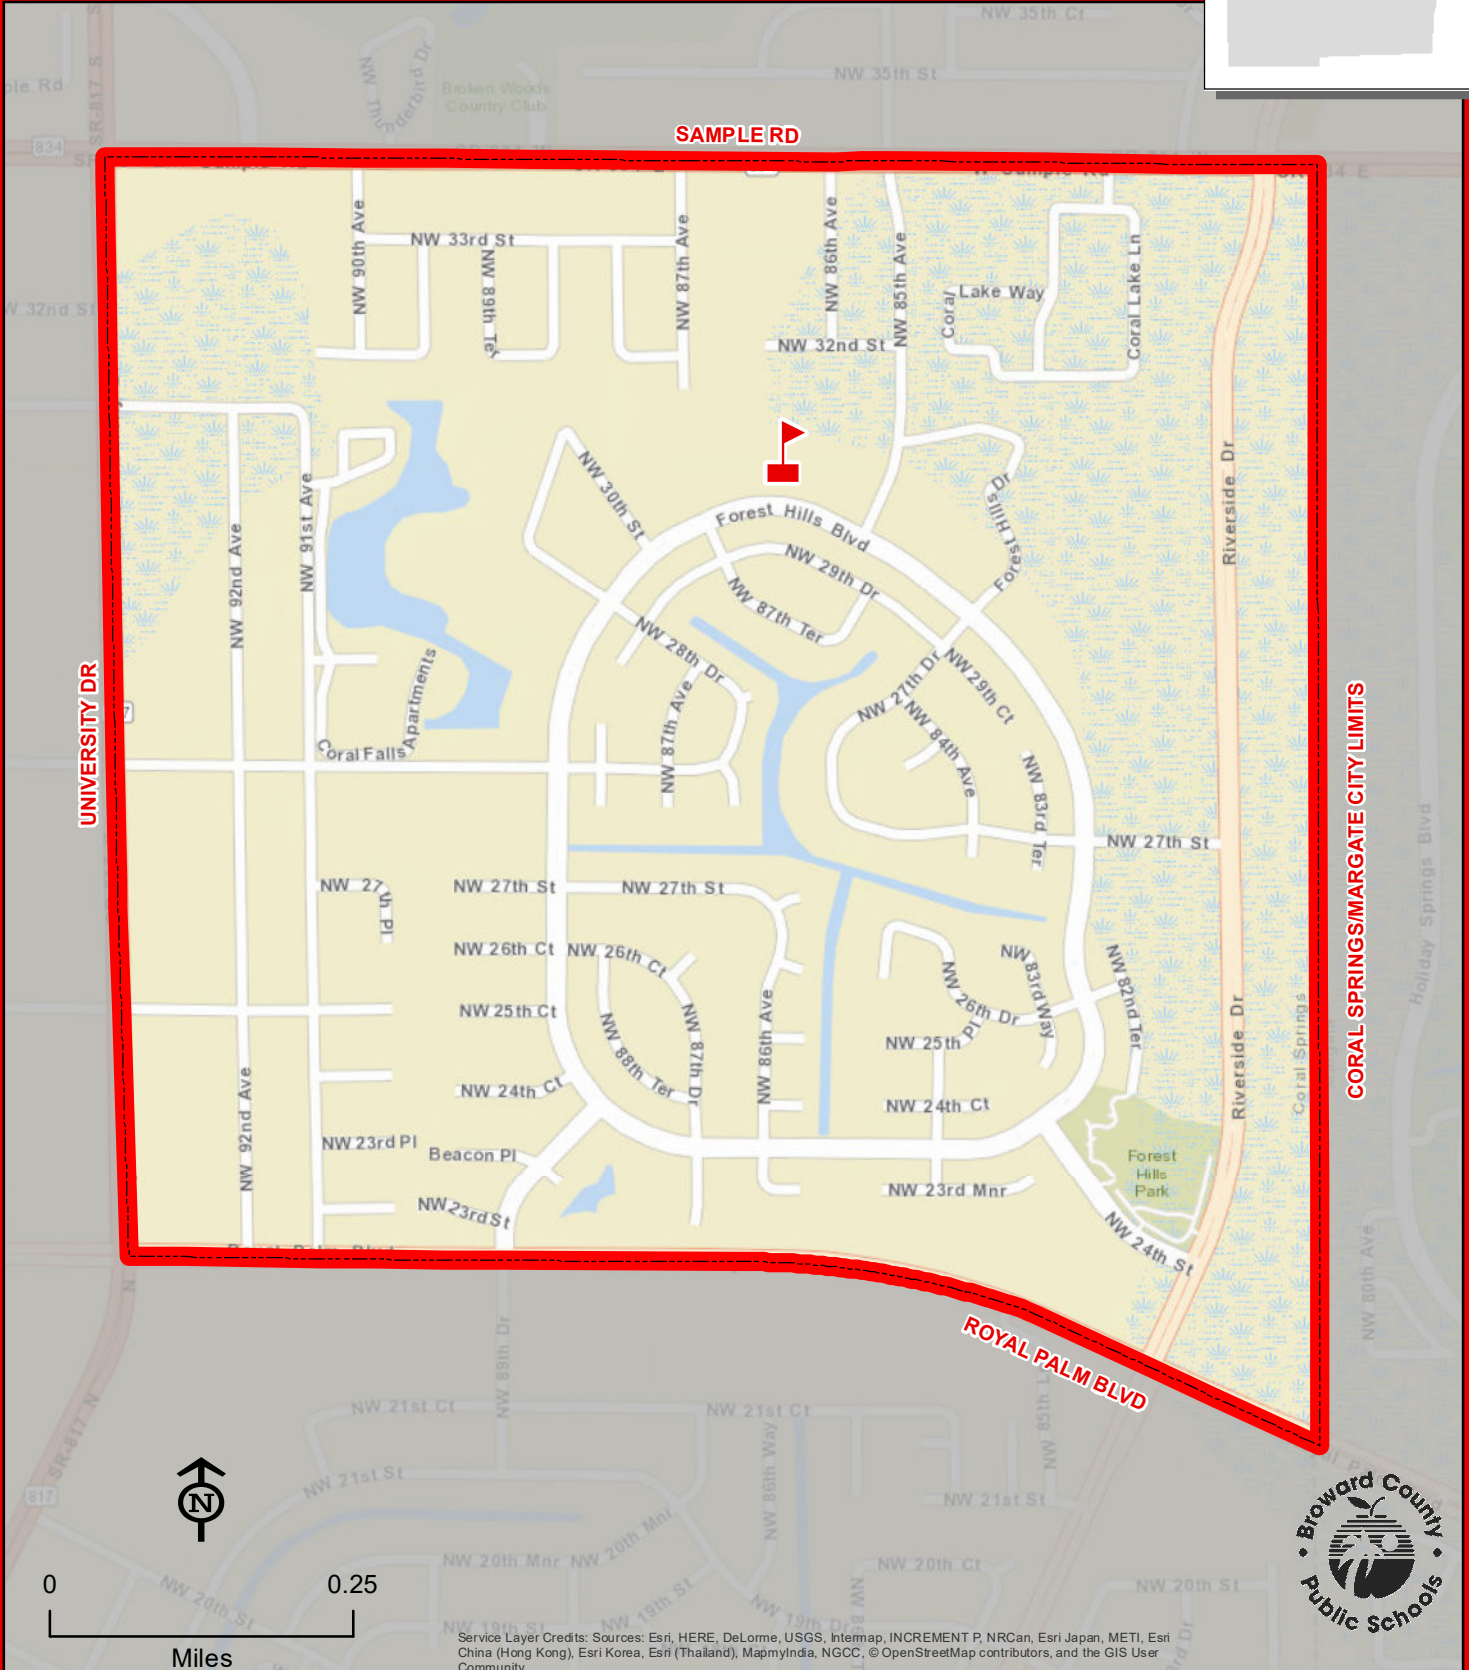

# FOREST HILLS ELEMENTARY SCHOOL

3100 NW 85 AVENUE  
CORAL SPRINGS, FLORIDA 33065  
754-322-6400

Innovative Program

THIS MAP IS FOR CONCEPTUAL PURPOSES ONLY AND SHOULD NOT BE USED FOR LEGAL BOUNDARY DETERMINATIONS