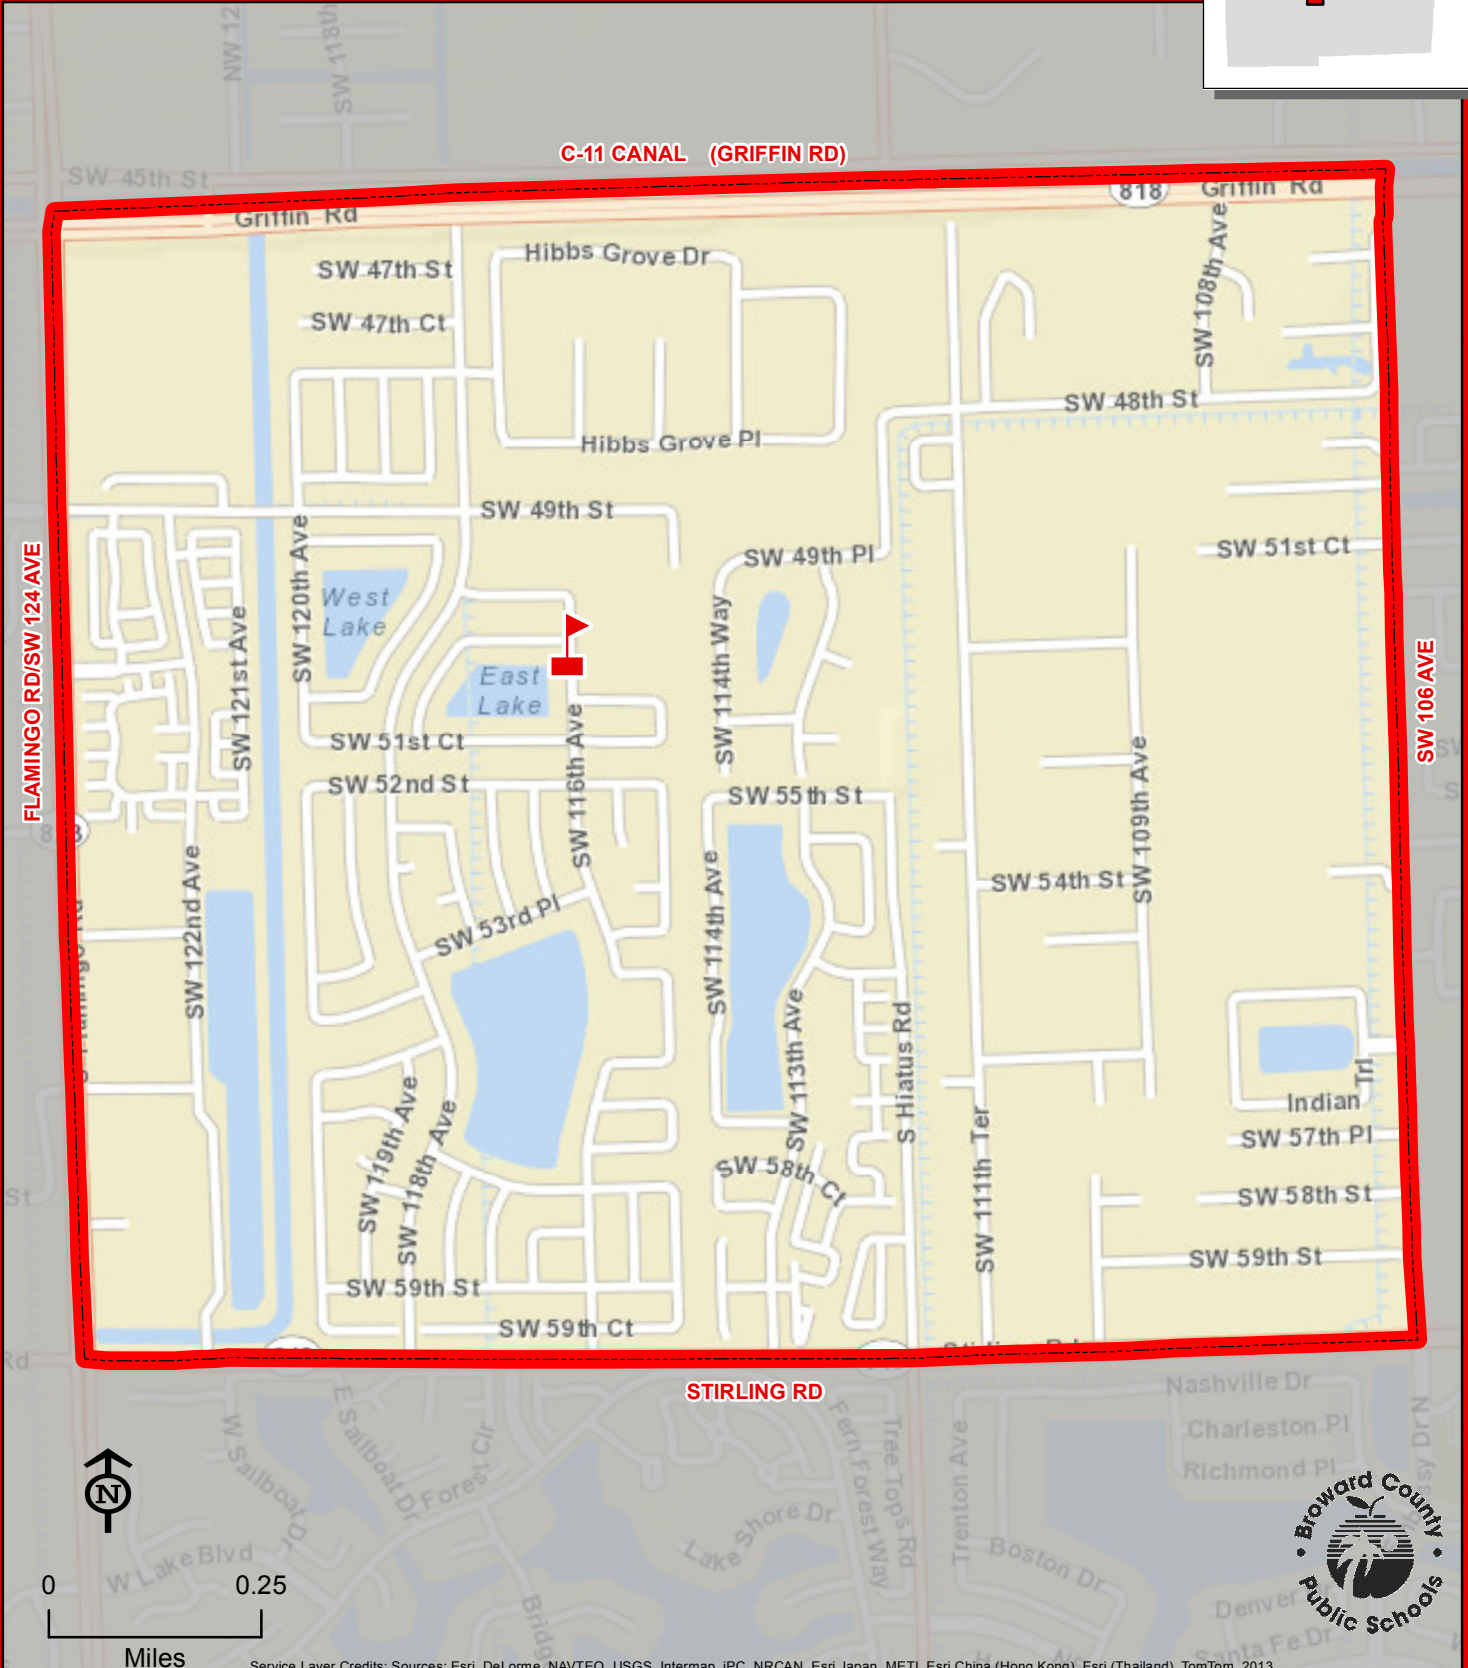

GRIFFIN ELEMENTARY SCHOOL

5050 SW 116 AVENUE
COOPER CITY, FLORIDA 33330
754-323-5900

FLAMINGO RD/SW 124 AVE

SW 106 AVE

GRIFFIN

THIS MAP IS FOR CONCEPTUAL PURPOSES ONLY AND SHOULD NOT BE USED FOR LEGAL BOUNDARY DETERMINATIONS