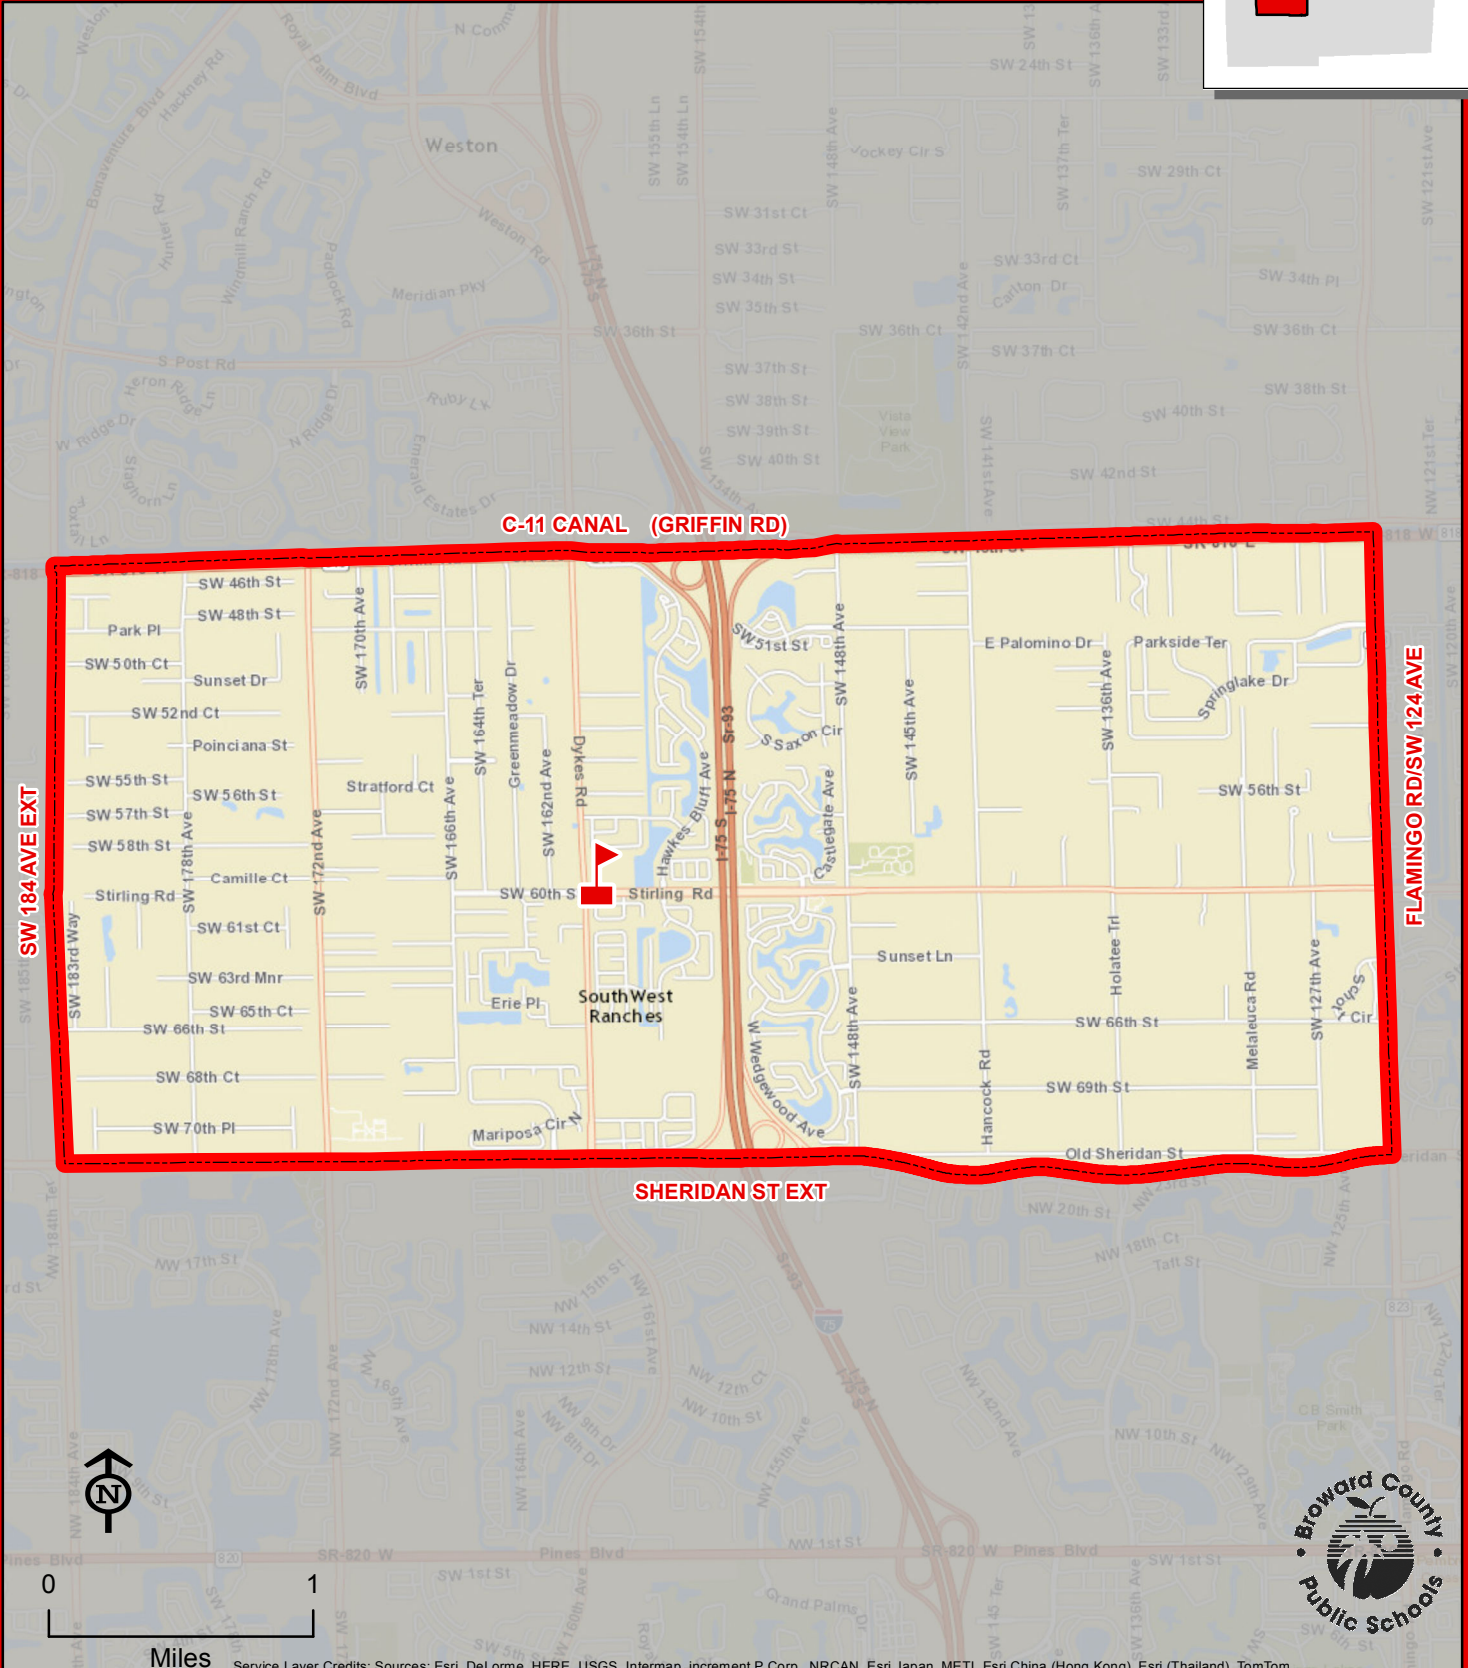

HAWKES BLUFF ELEMENTARY SCHOOL

5900 SW 160 AVENUE
DAVIE, FLORIDA 33331
754-323-6100

C-11 CANAL (GRIFFIN RD)

SW 184 AVE EXT

FLAMINGO RD/SW 124 AVE

SHERIDAN ST EXT

HAWKES BLUFF

Miles

Service Layer Credits: Sources: Esri, DeLorme, HERE, USGS, Intermap, increment P Corp., NRCAN, Esri Japan, METI, Esri China (Hong Kong), Esri (Thailand), TomTom

THIS MAP IS FOR CONCEPTUAL PURPOSES ONLY AND SHOULD NOT BE USED FOR LEGAL BOUNDARY DETERMINATIONS