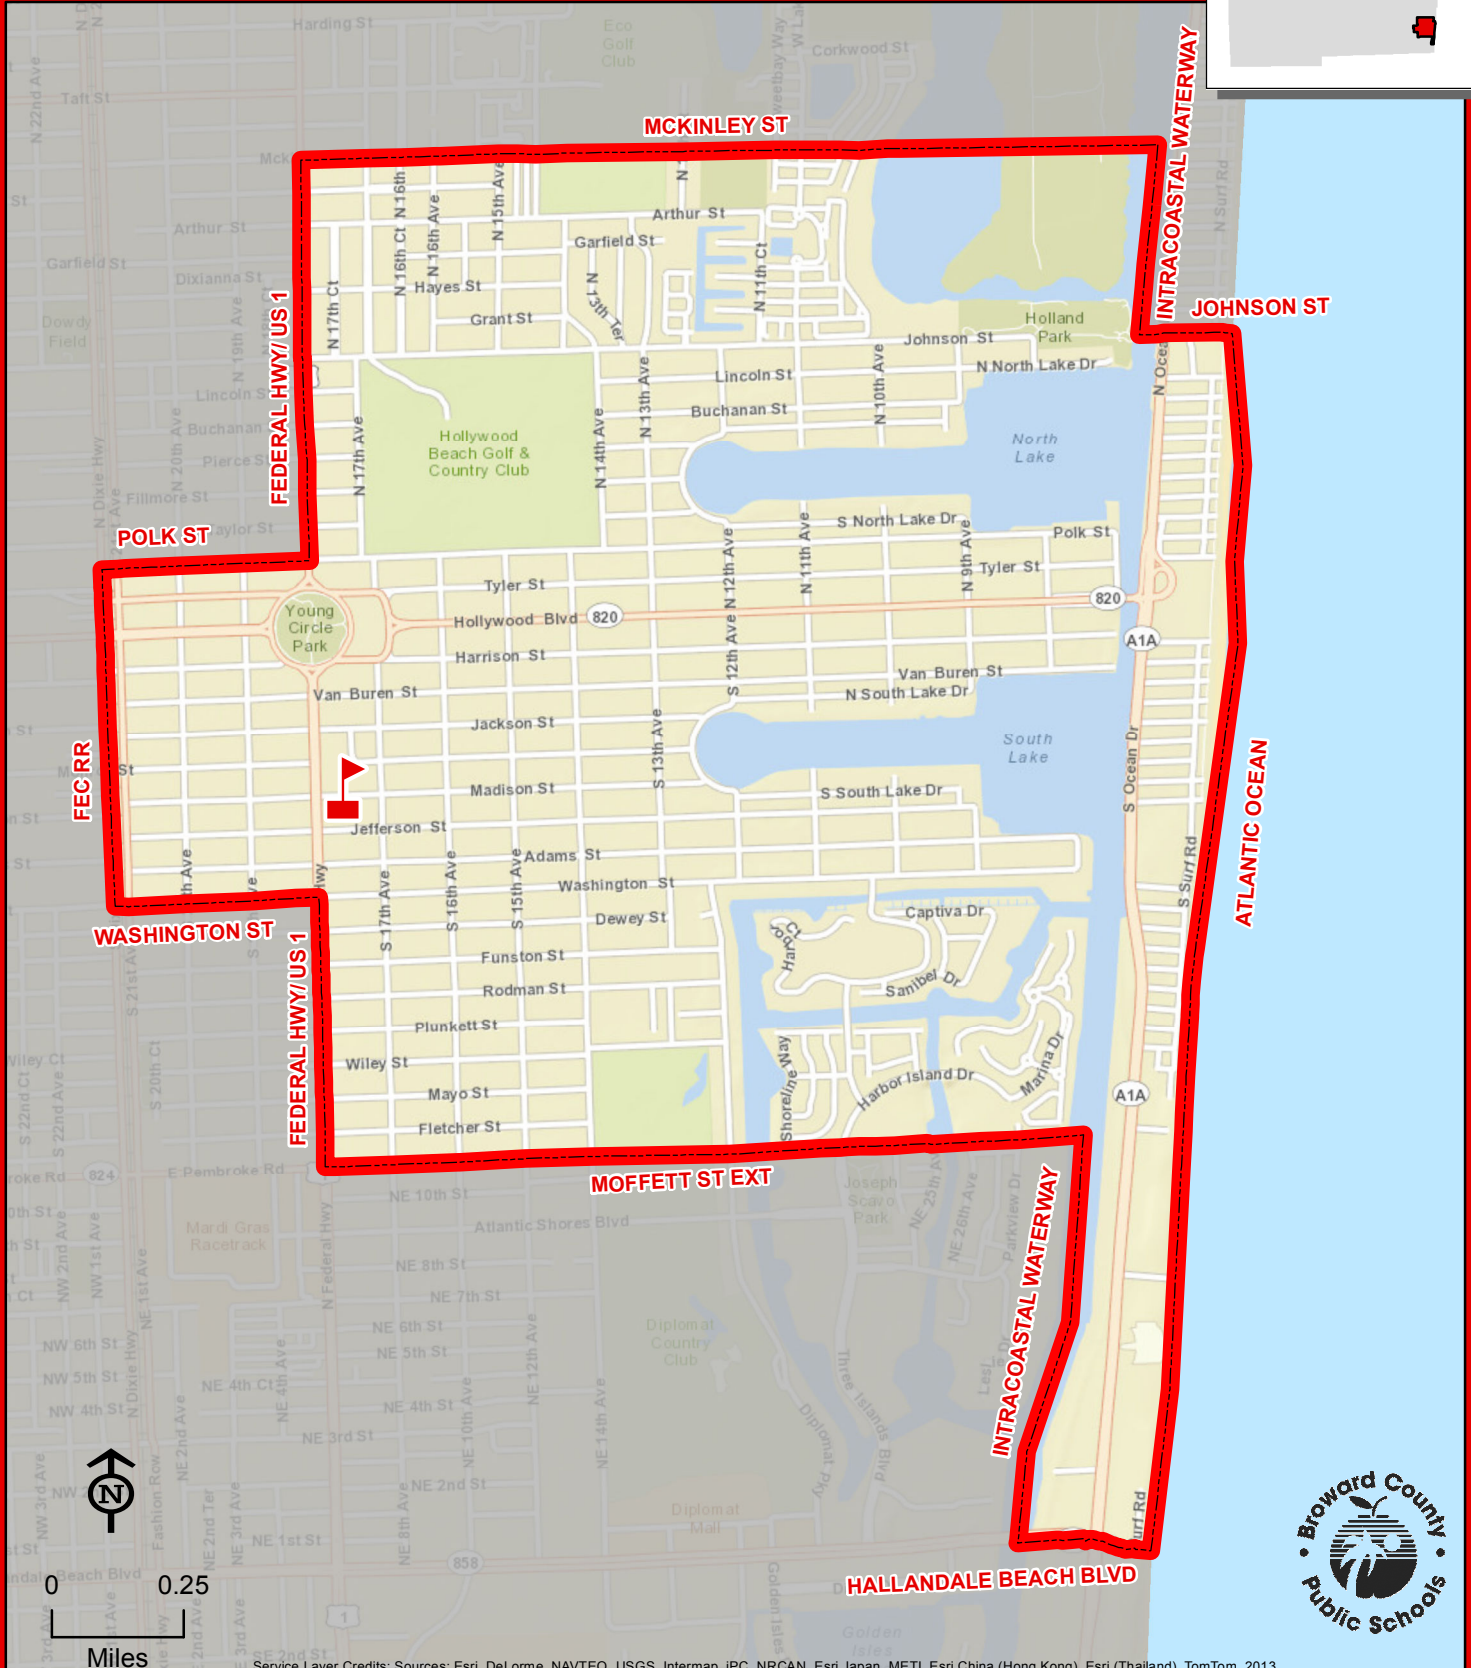

HOLLYWOOD CENTRAL ELEMENTARY SCHOOL

1700 MONROE STREET
HOLLYWOOD, FLORIDA 33020
754-323-6150

HOLLYWOOD CENTRAL