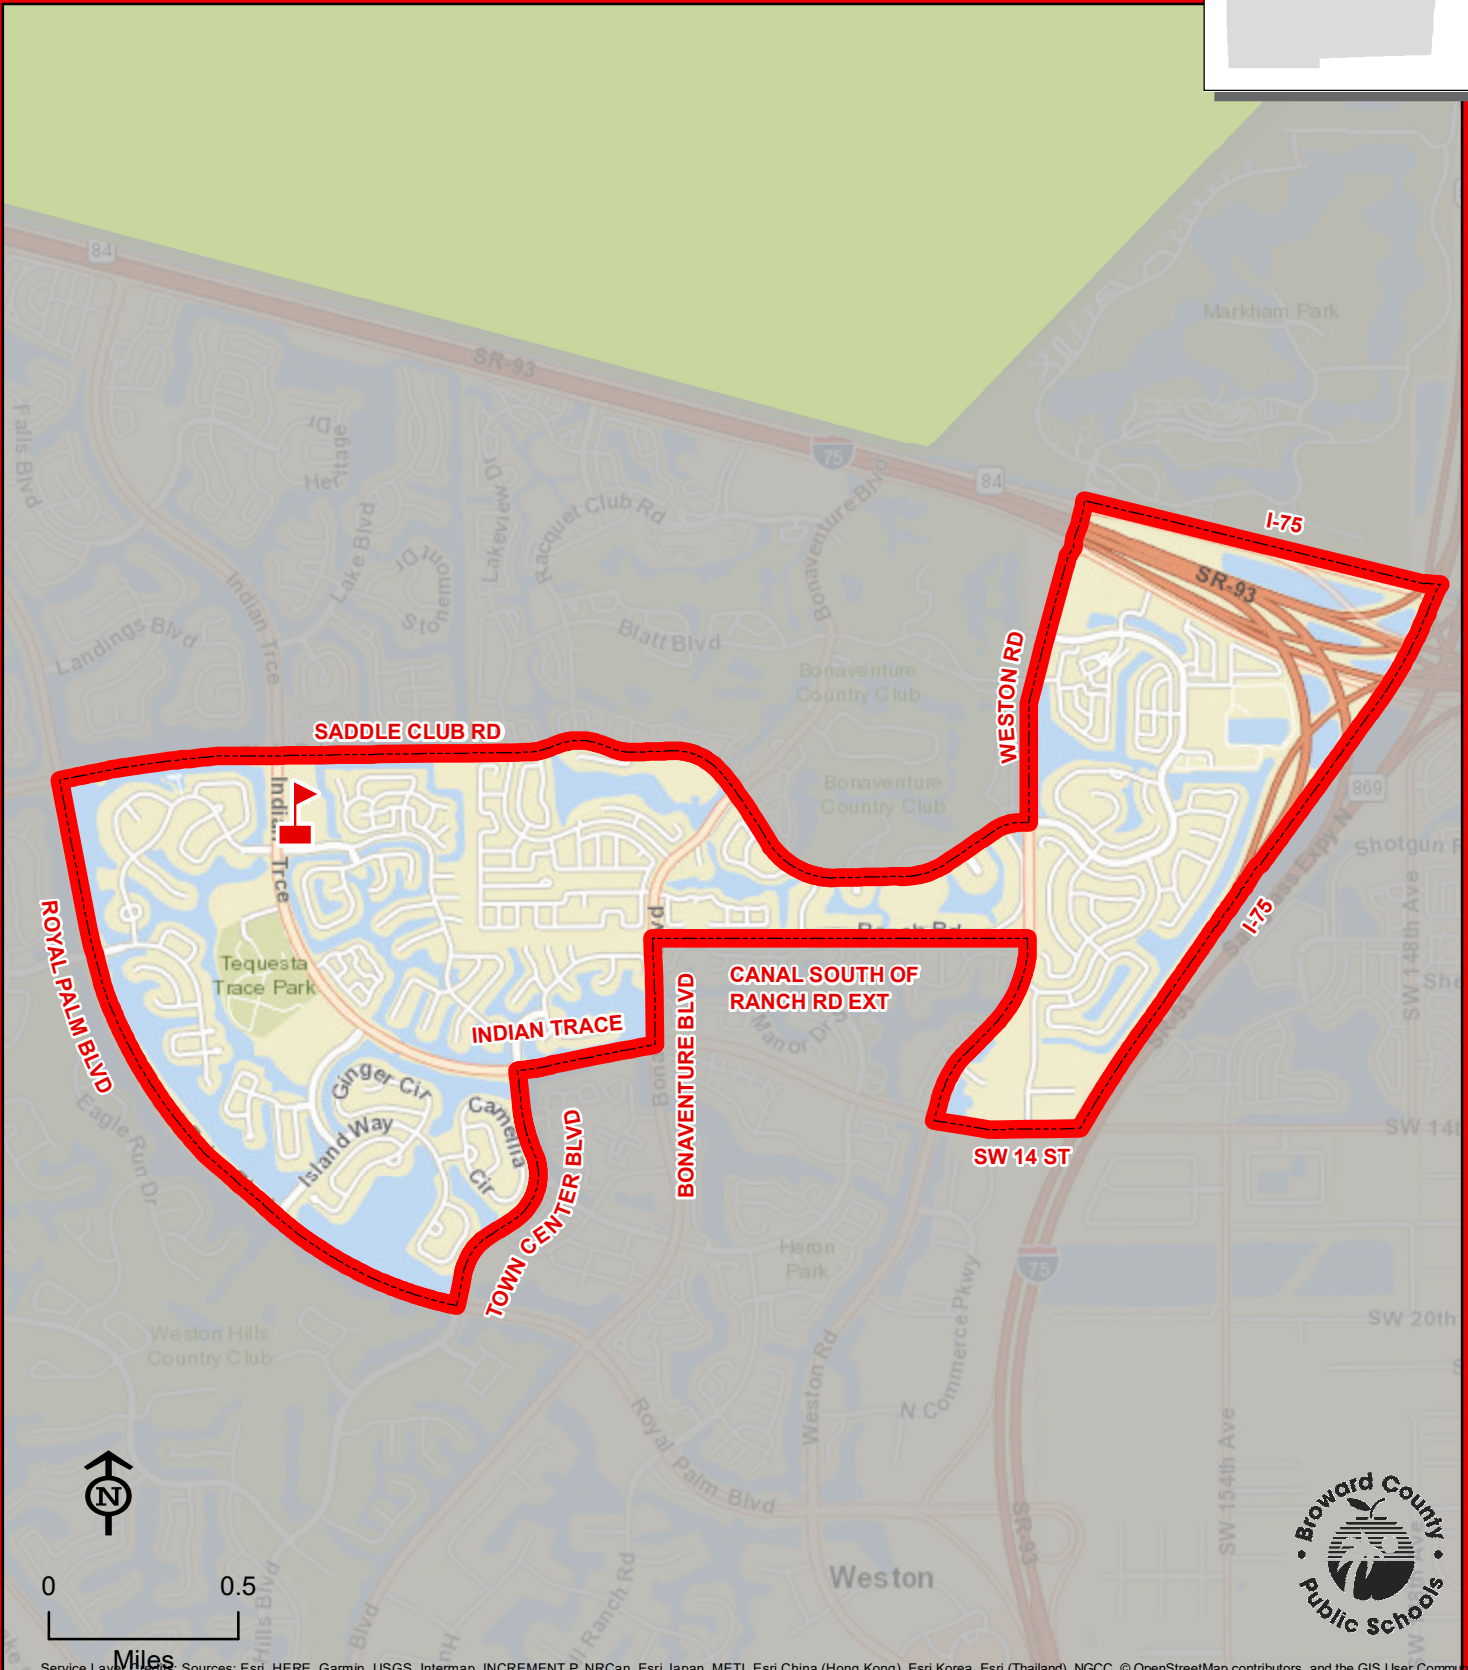

INDIAN TRACE ELEMENTARY SCHOOL

400 INDIAN TRACE
WESTON, FLORIDA 33326
754-323-6300

INDIAN TRACE

Service Layer Credits: Sources: Esri, HERE, Garmin, USGS, Intermap, INCREMENT P, NRCan, Esri Japan, METI, Esri China (Hong Kong), Esri Korea, Esri (Thailand), NGCC, © OpenStreetMap contributors, and the GIS User Community

THIS MAP IS FOR CONCEPTUAL PURPOSES ONLY AND SHOULD NOT BE USED FOR LEGAL BOUNDARY DETERMINATIONS