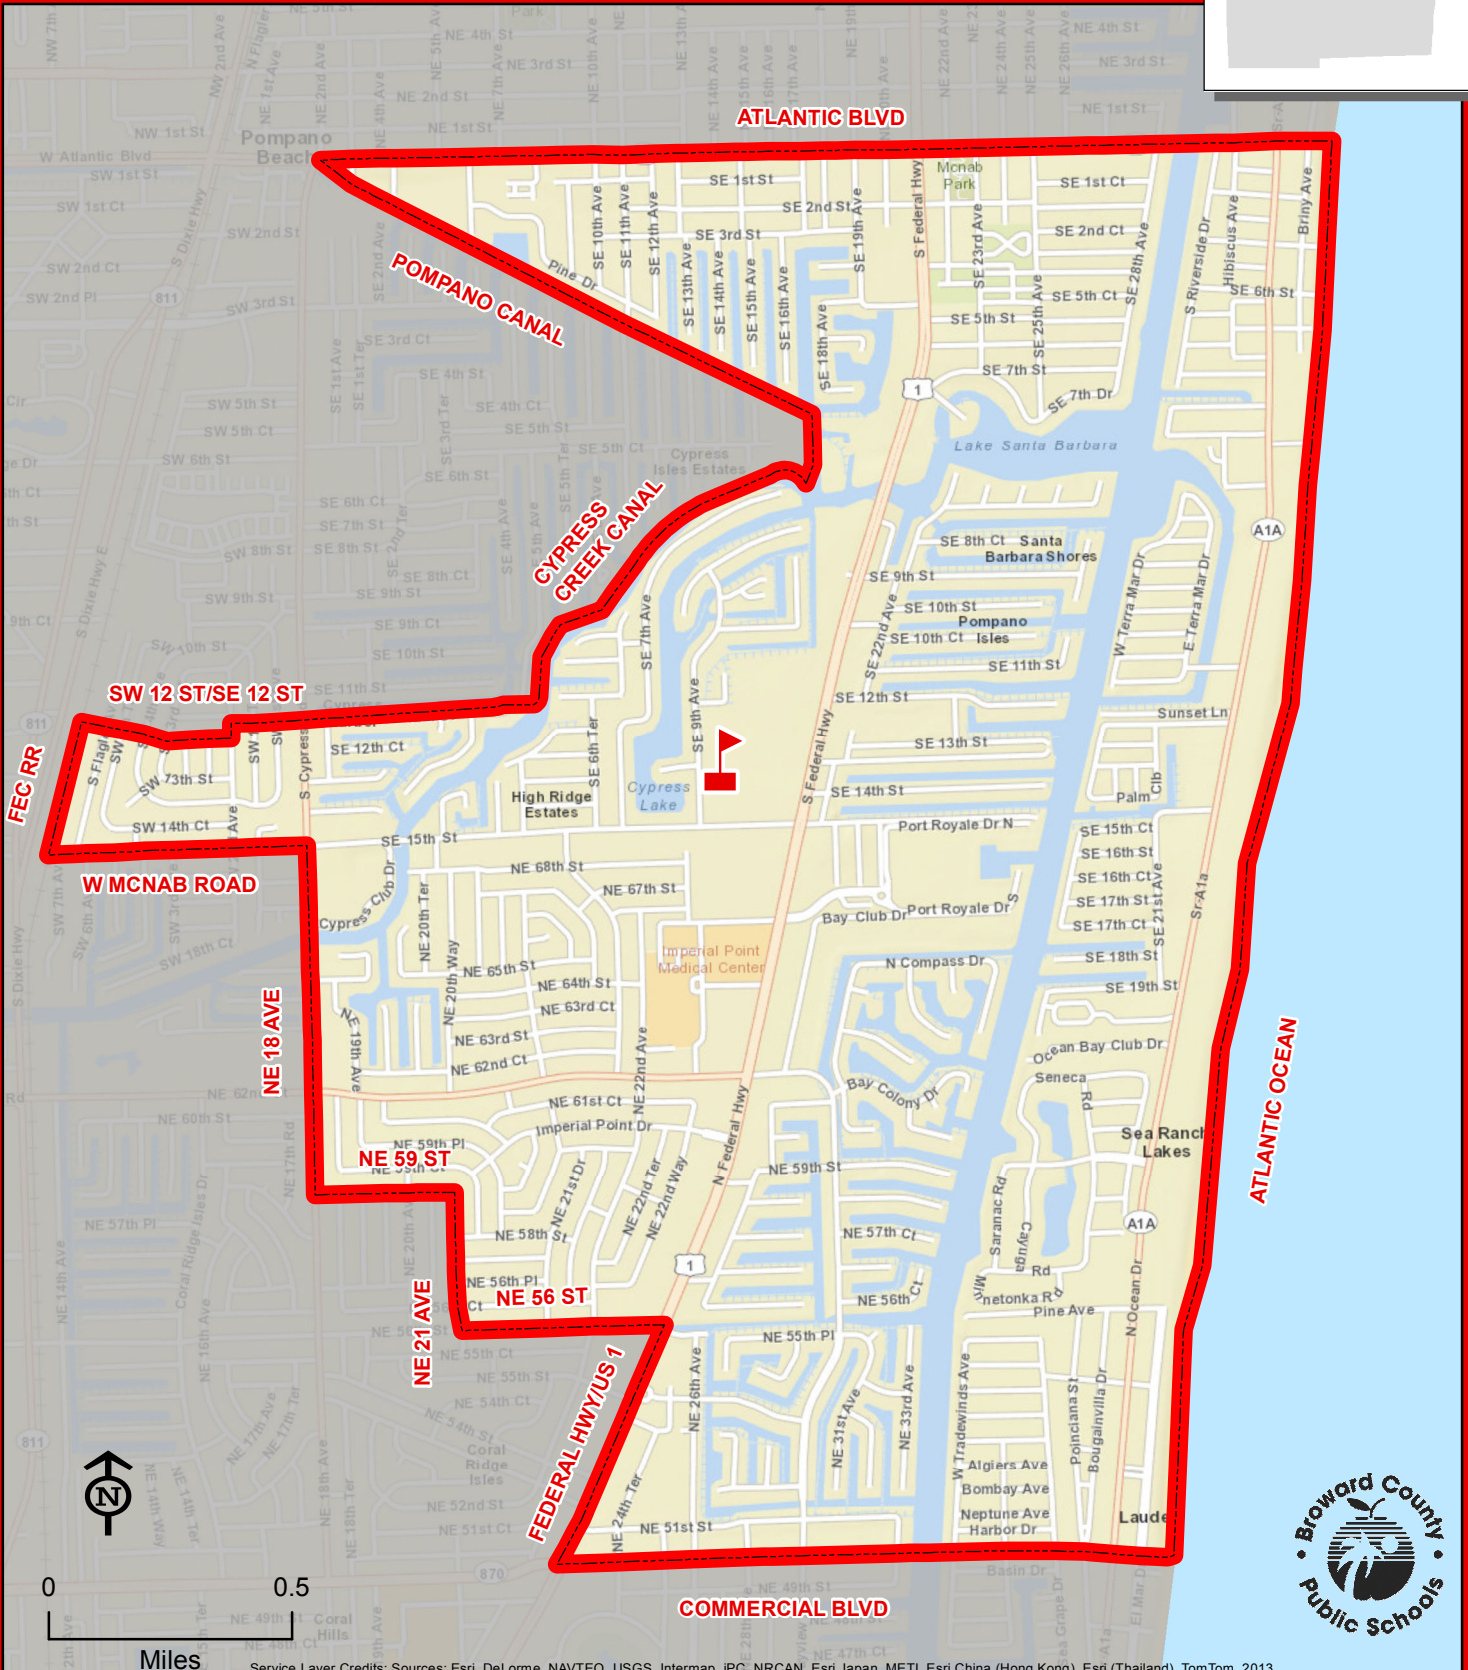

McNAB ELEMENTARY SCHOOL

1350 SE 9 AVENUE
POMPANO BEACH, FLORIDA 33060
754-322-7050

McNAB

Service Layer Credits: Sources: Esri, DeLorme, NAVTEQ, USGS, Intermap, iPC, NRCAN, Esri Japan, METI, Esri China (Hong Kong), Esri (Thailand), TomTom, 2013

THIS MAP IS FOR CONCEPTUAL PURPOSES ONLY AND SHOULD NOT BE USED FOR LEGAL BOUNDARY DETERMINATIONS