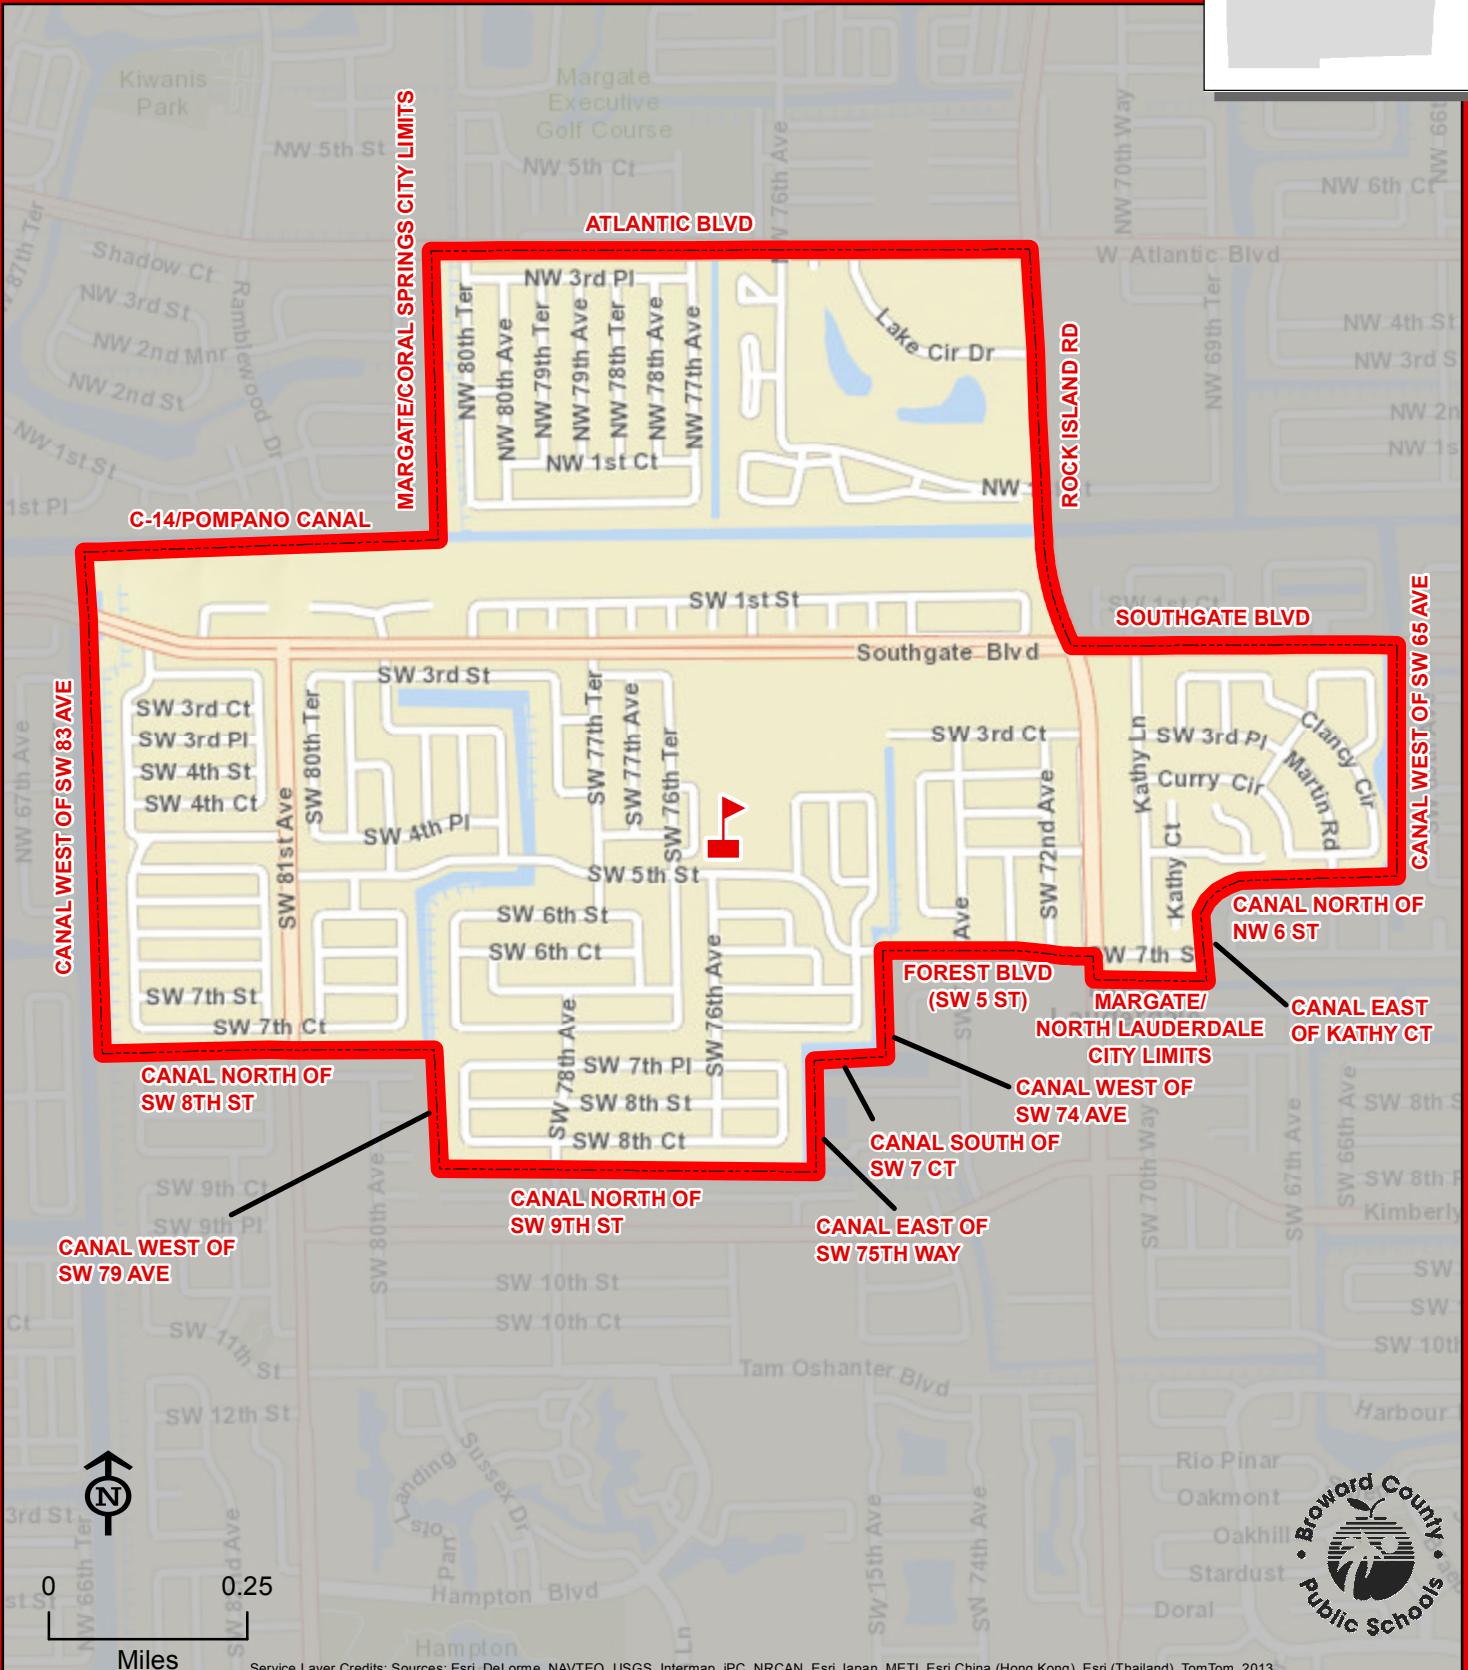

# MORROW ELEMENTARY SCHOOL

408 SW 76 TERRACE  
NORTH LAUDERDALE, FLORIDA 33068  
754-322-7150

**MORROW**

Service Layer Credits: Sources: Esri, DeLorme, NAVTEQ, USGS, Intermap, iPC, NRCAN, Esri Japan, METI, Esri China (Hong Kong), Esri (Thailand), TomTom, 2013