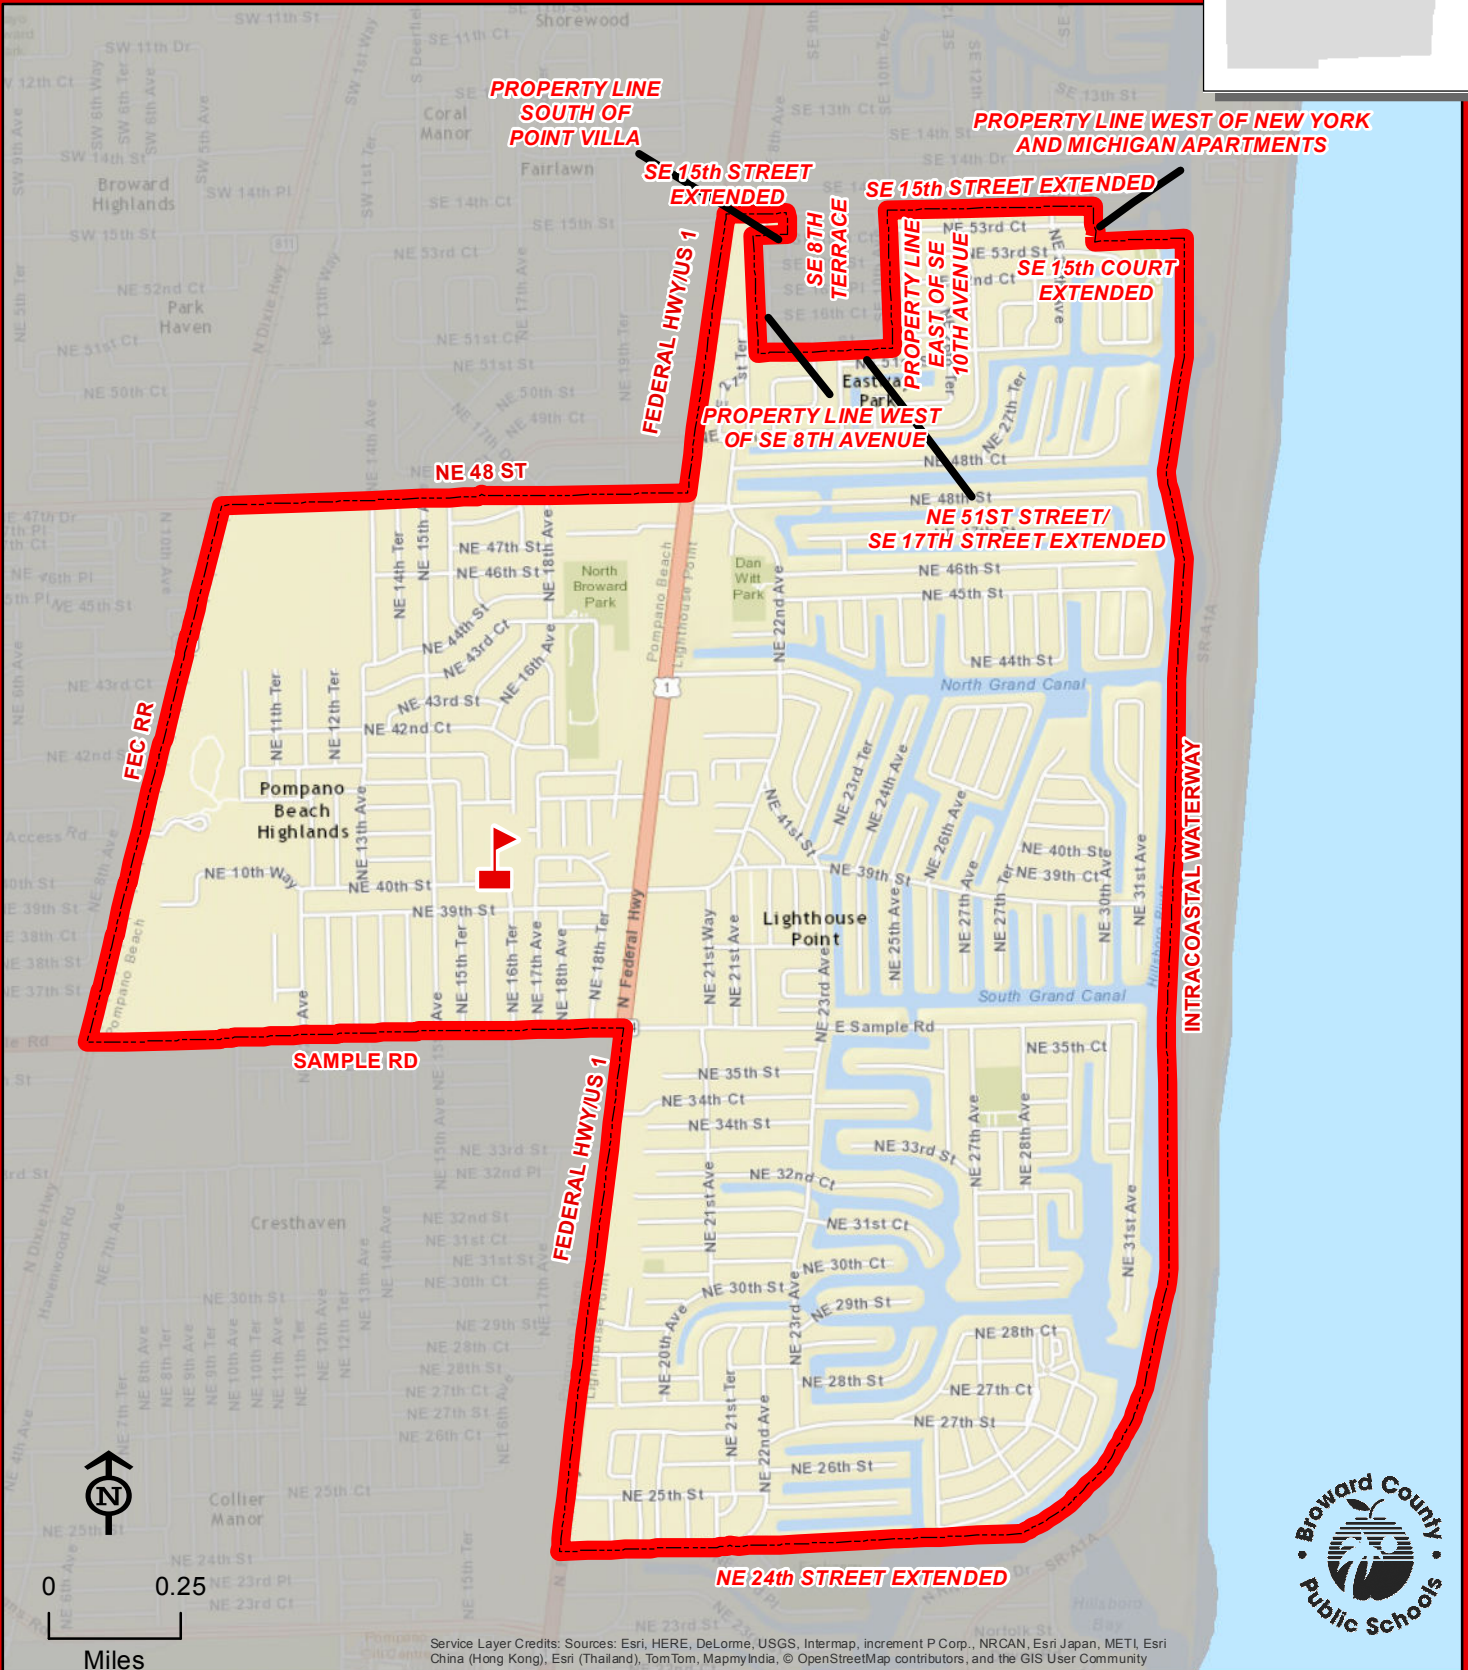

NORCREST ELEMENTARY SCHOOL

3951 NE 16 AVENUE
POMPANO BEACH, FLORIDA 33064
754-322-7250

Innovative Program

NORCREST

THIS MAP IS FOR CONCEPTUAL PURPOSES ONLY AND SHOULD NOT BE USED FOR LEGAL BOUNDARY DETERMINATIONS