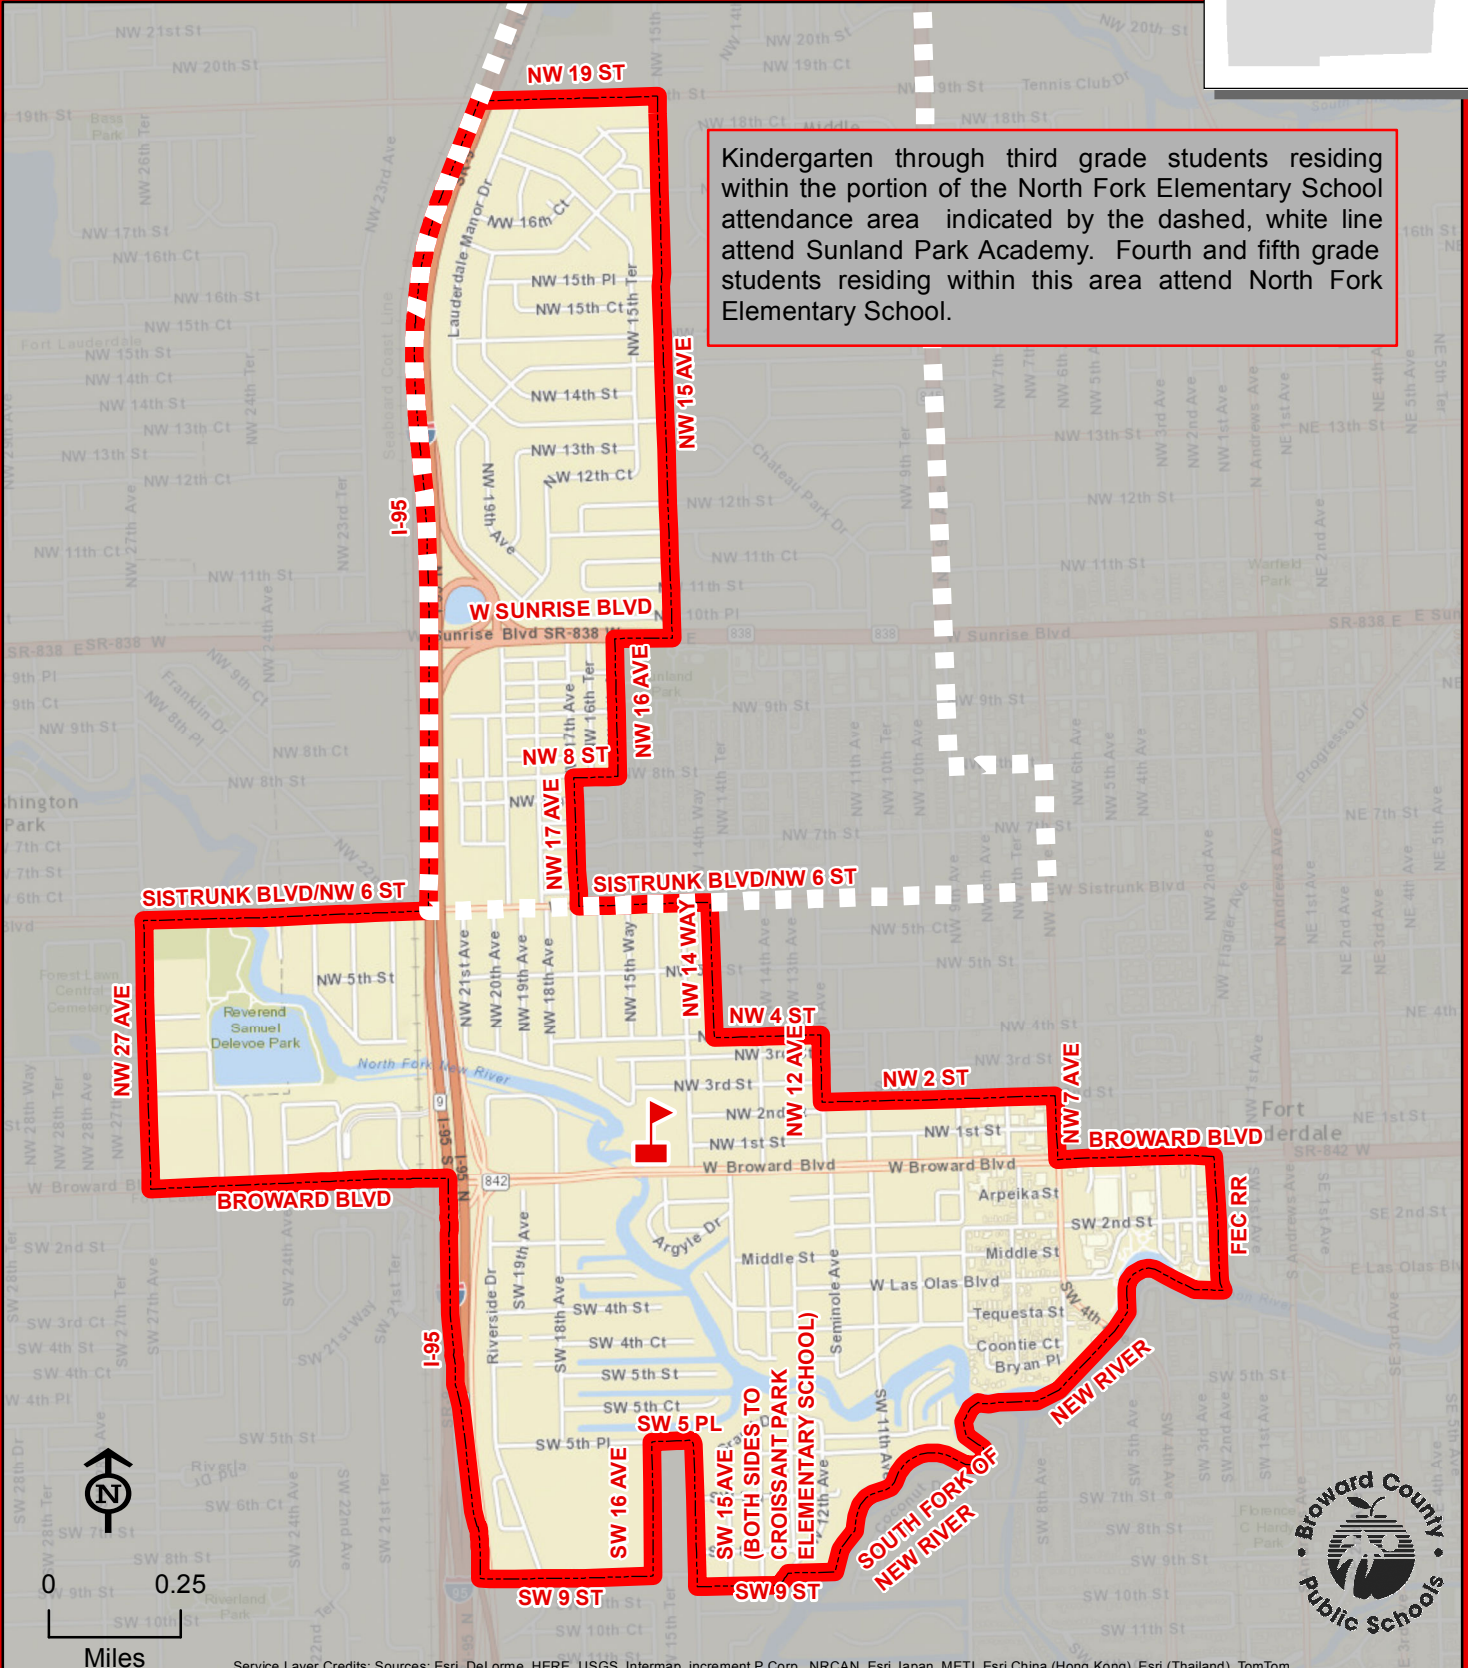

NORTH FORK ELEMENTARY SCHOOL

101 NW 15 AVENUE
 FORT LAUDERDALE, FLORIDA 33311
 754-322-7350

NORTH FORK

Service Layer Credits: Sources: Esri, DeLorme, HERE, USGS, Intermap, increment P Corp., NRCAN, Esri Japan, METI, Esri China (Hong Kong), Esri (Thailand), TomTom

THIS MAP IS FOR CONCEPTUAL PURPOSES ONLY AND SHOULD NOT BE USED FOR LEGAL BOUNDARY DETERMINATIONS