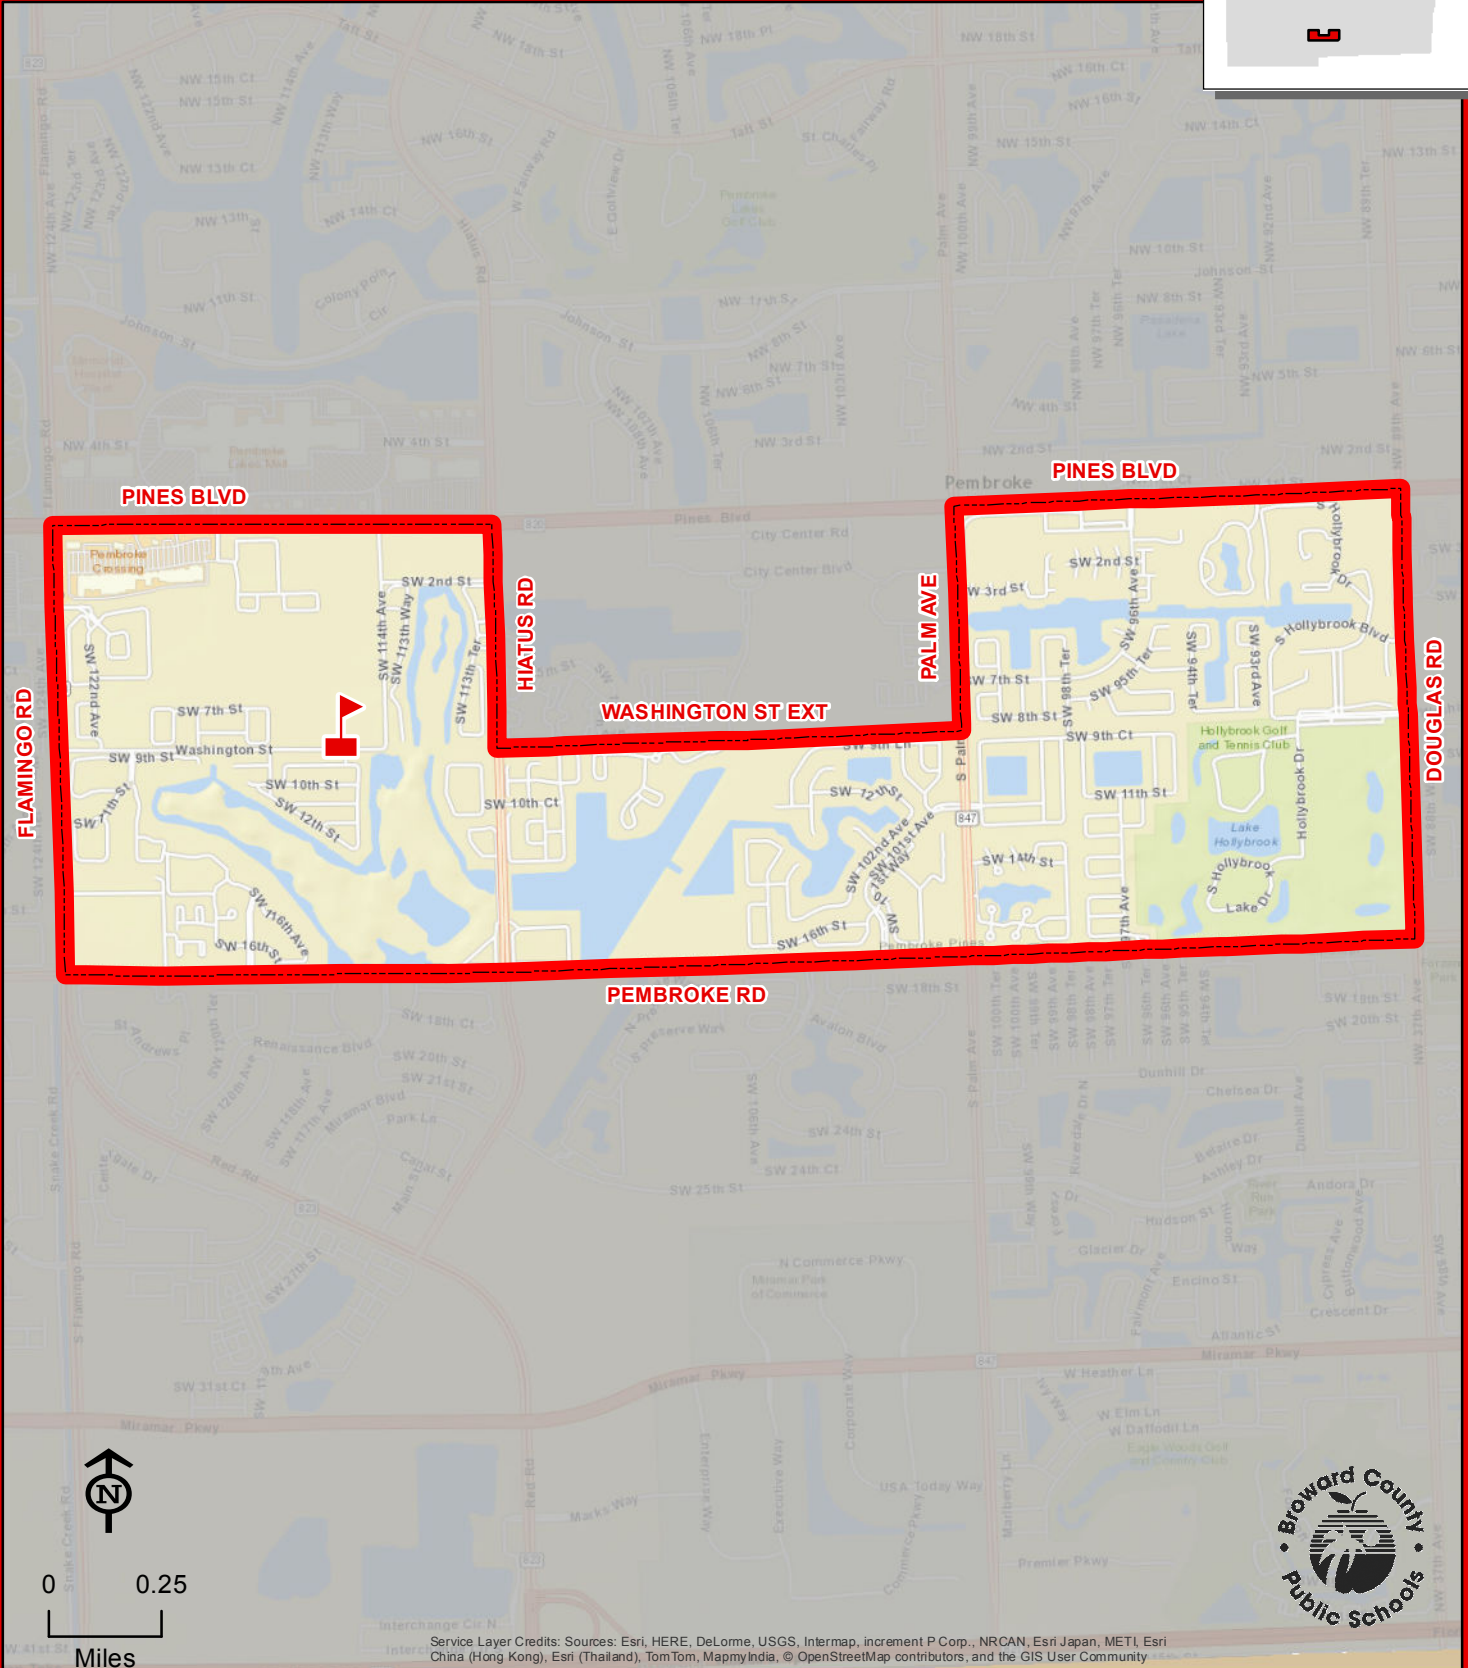

PALM COVE ELEMENTARY SCHOOL

11601 WASHINGTON STREET
PEMBROKE PINES, FLORIDA 33025
754-323-6800

THIS MAP IS FOR CONCEPTUAL PURPOSES ONLY AND SHOULD NOT BE USED FOR LEGAL BOUNDARY DETERMINATIONS