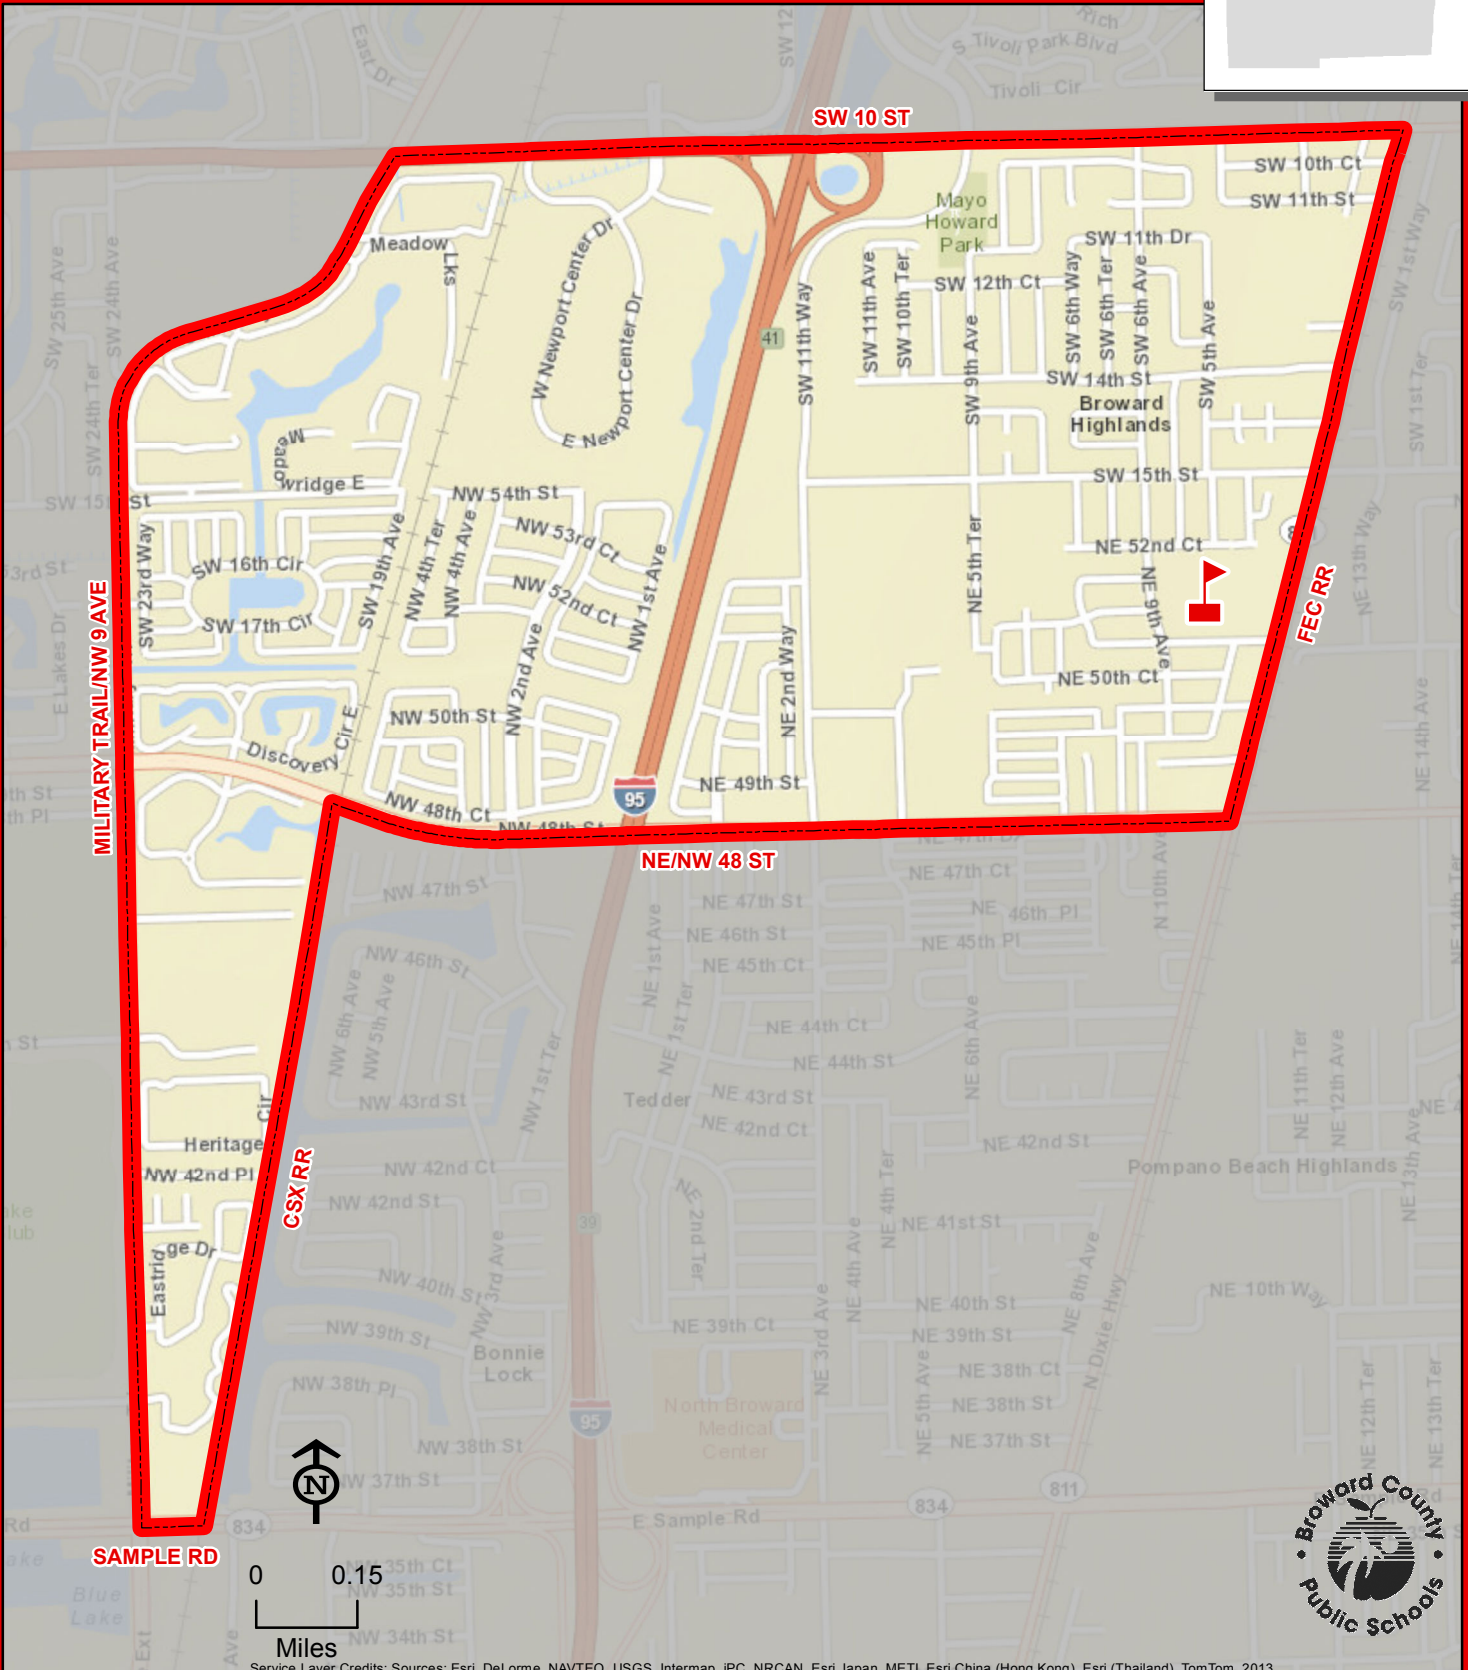

PARK RIDGE ELEMENTARY SCHOOL

5200 NE 9 AVENUE
POMPANO BEACH, FLORIDA 33064
754-322-7700

PARK RIDGE

Service Layer Credits: Sources: Esri, DeLorme, NAVTEQ, USGS, Intermap, iPC, NRCAN, Esri Japan, METI, Esri China (Hong Kong), Esri (Thailand), TomTom, 2013

THIS MAP IS FOR CONCEPTUAL PURPOSES ONLY AND SHOULD NOT BE USED FOR LEGAL BOUNDARY DETERMINATIONS