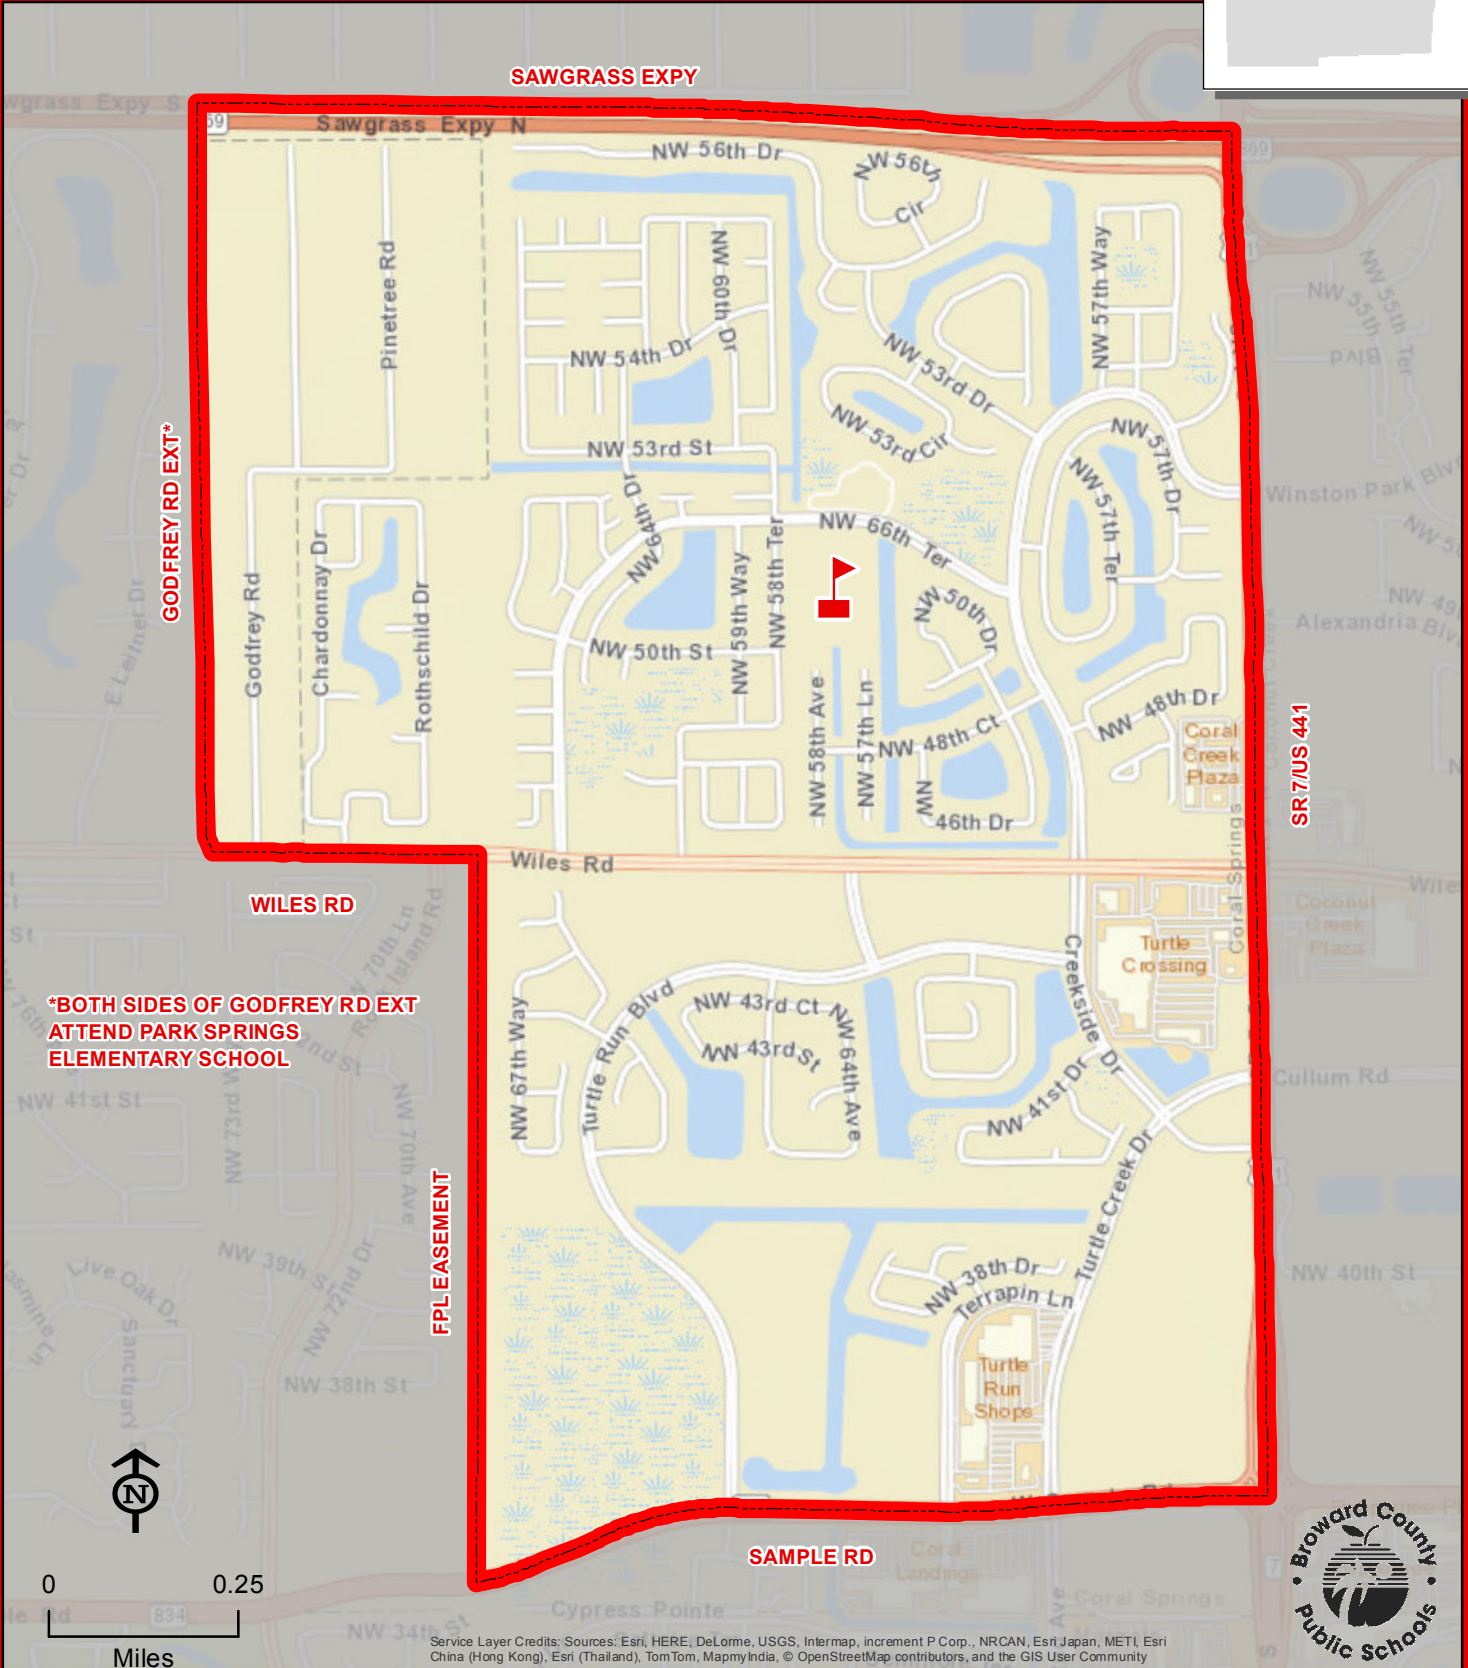

PARK SPRINGS ELEMENTARY SCHOOL

5800 NW 66 TERRACE
CORAL SPRINGS, FLORIDA 33067
754-322-7750

Innovative Program

THIS MAP IS FOR CONCEPTUAL PURPOSES ONLY AND SHOULD NOT BE USED FOR LEGAL BOUNDARY DETERMINATIONS