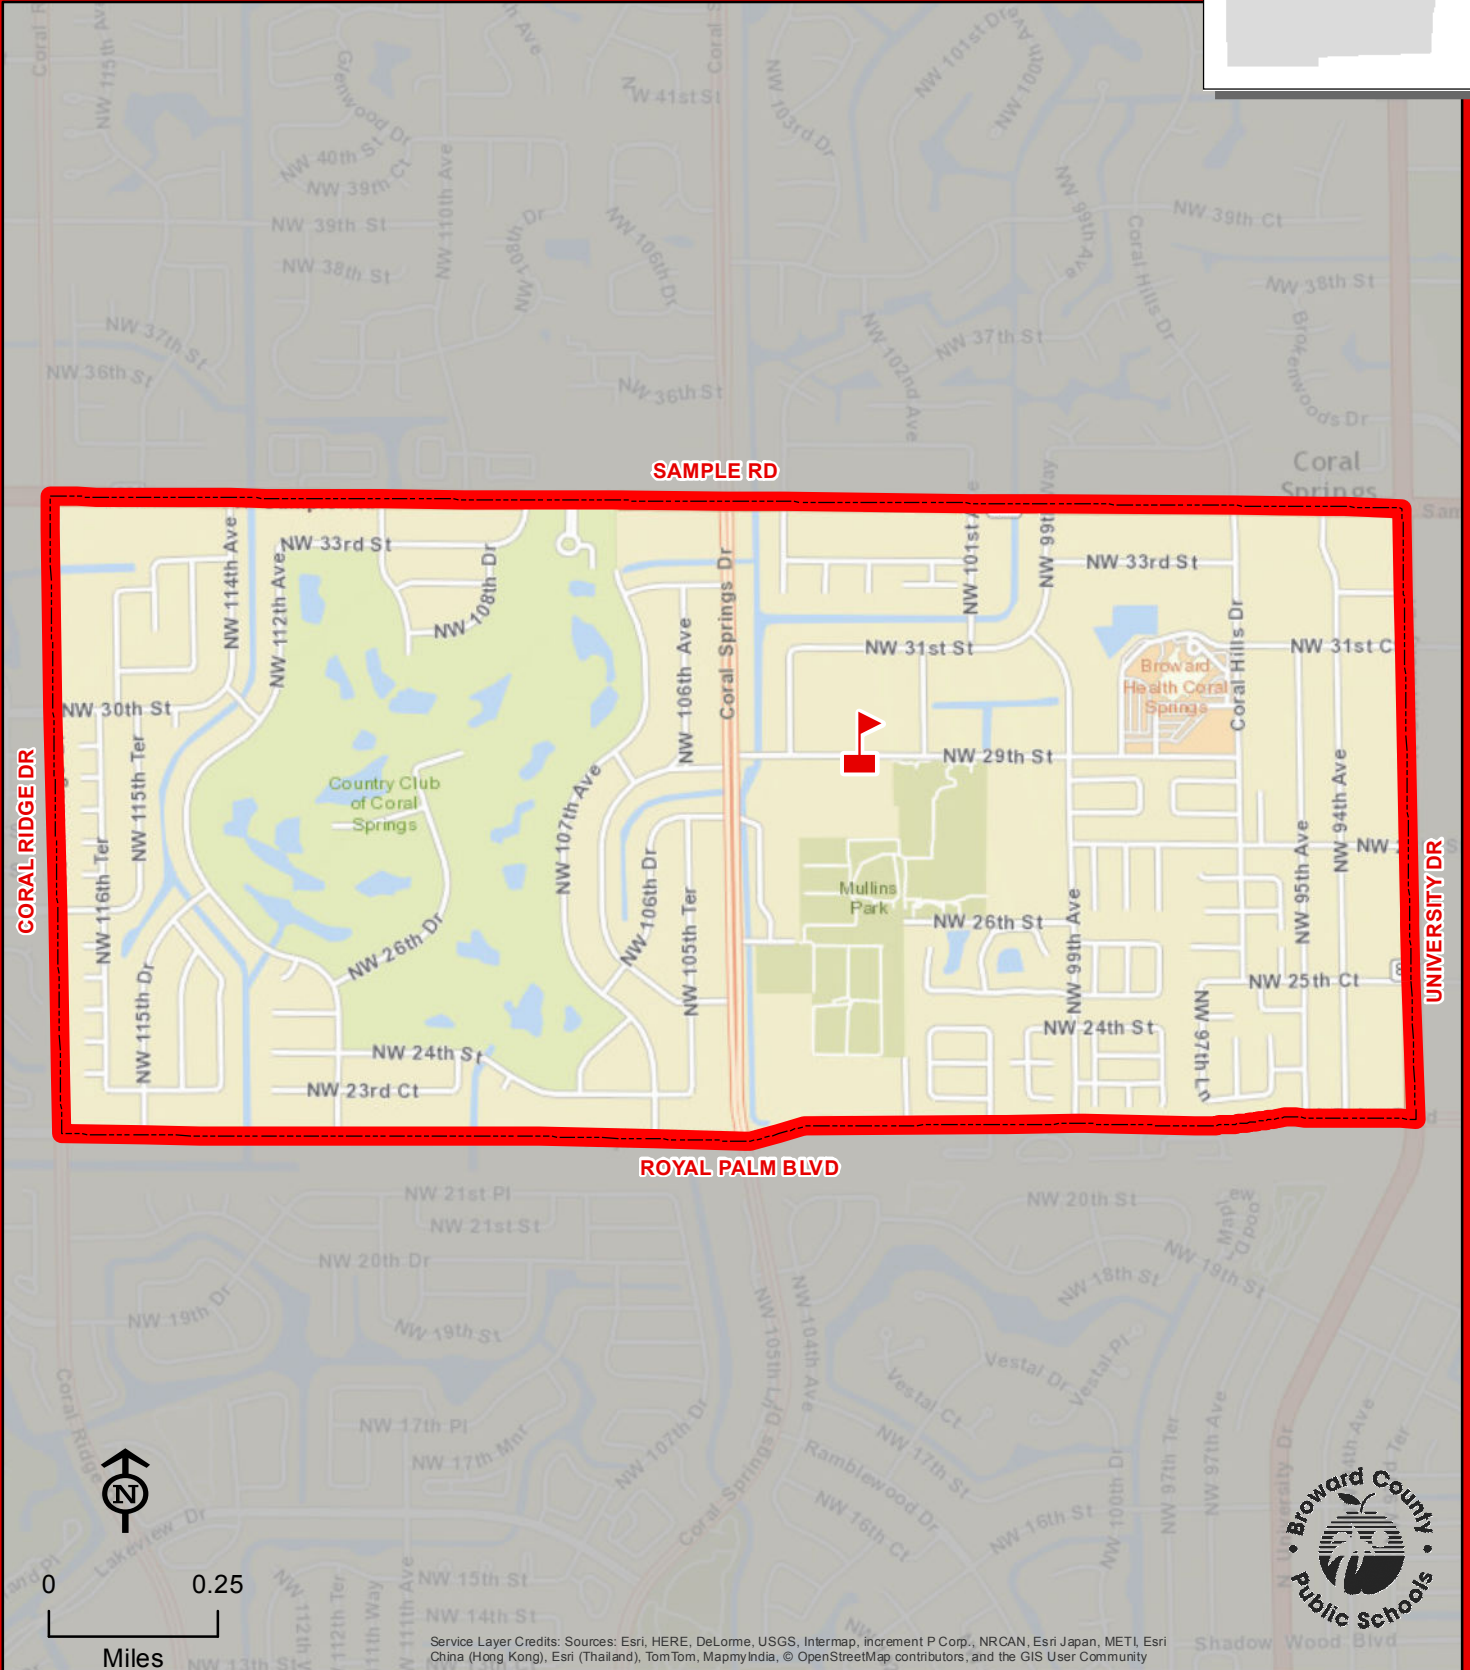

PARKSIDE ELEMENTARY SCHOOL

10257 NW 29 STREET
CORAL SPRINGS, FLORIDA 33065
754-322-7850

Innovative Program

THIS MAP IS FOR CONCEPTUAL PURPOSES ONLY AND SHOULD NOT BE USED FOR LEGAL BOUNDARY DETERMINATIONS