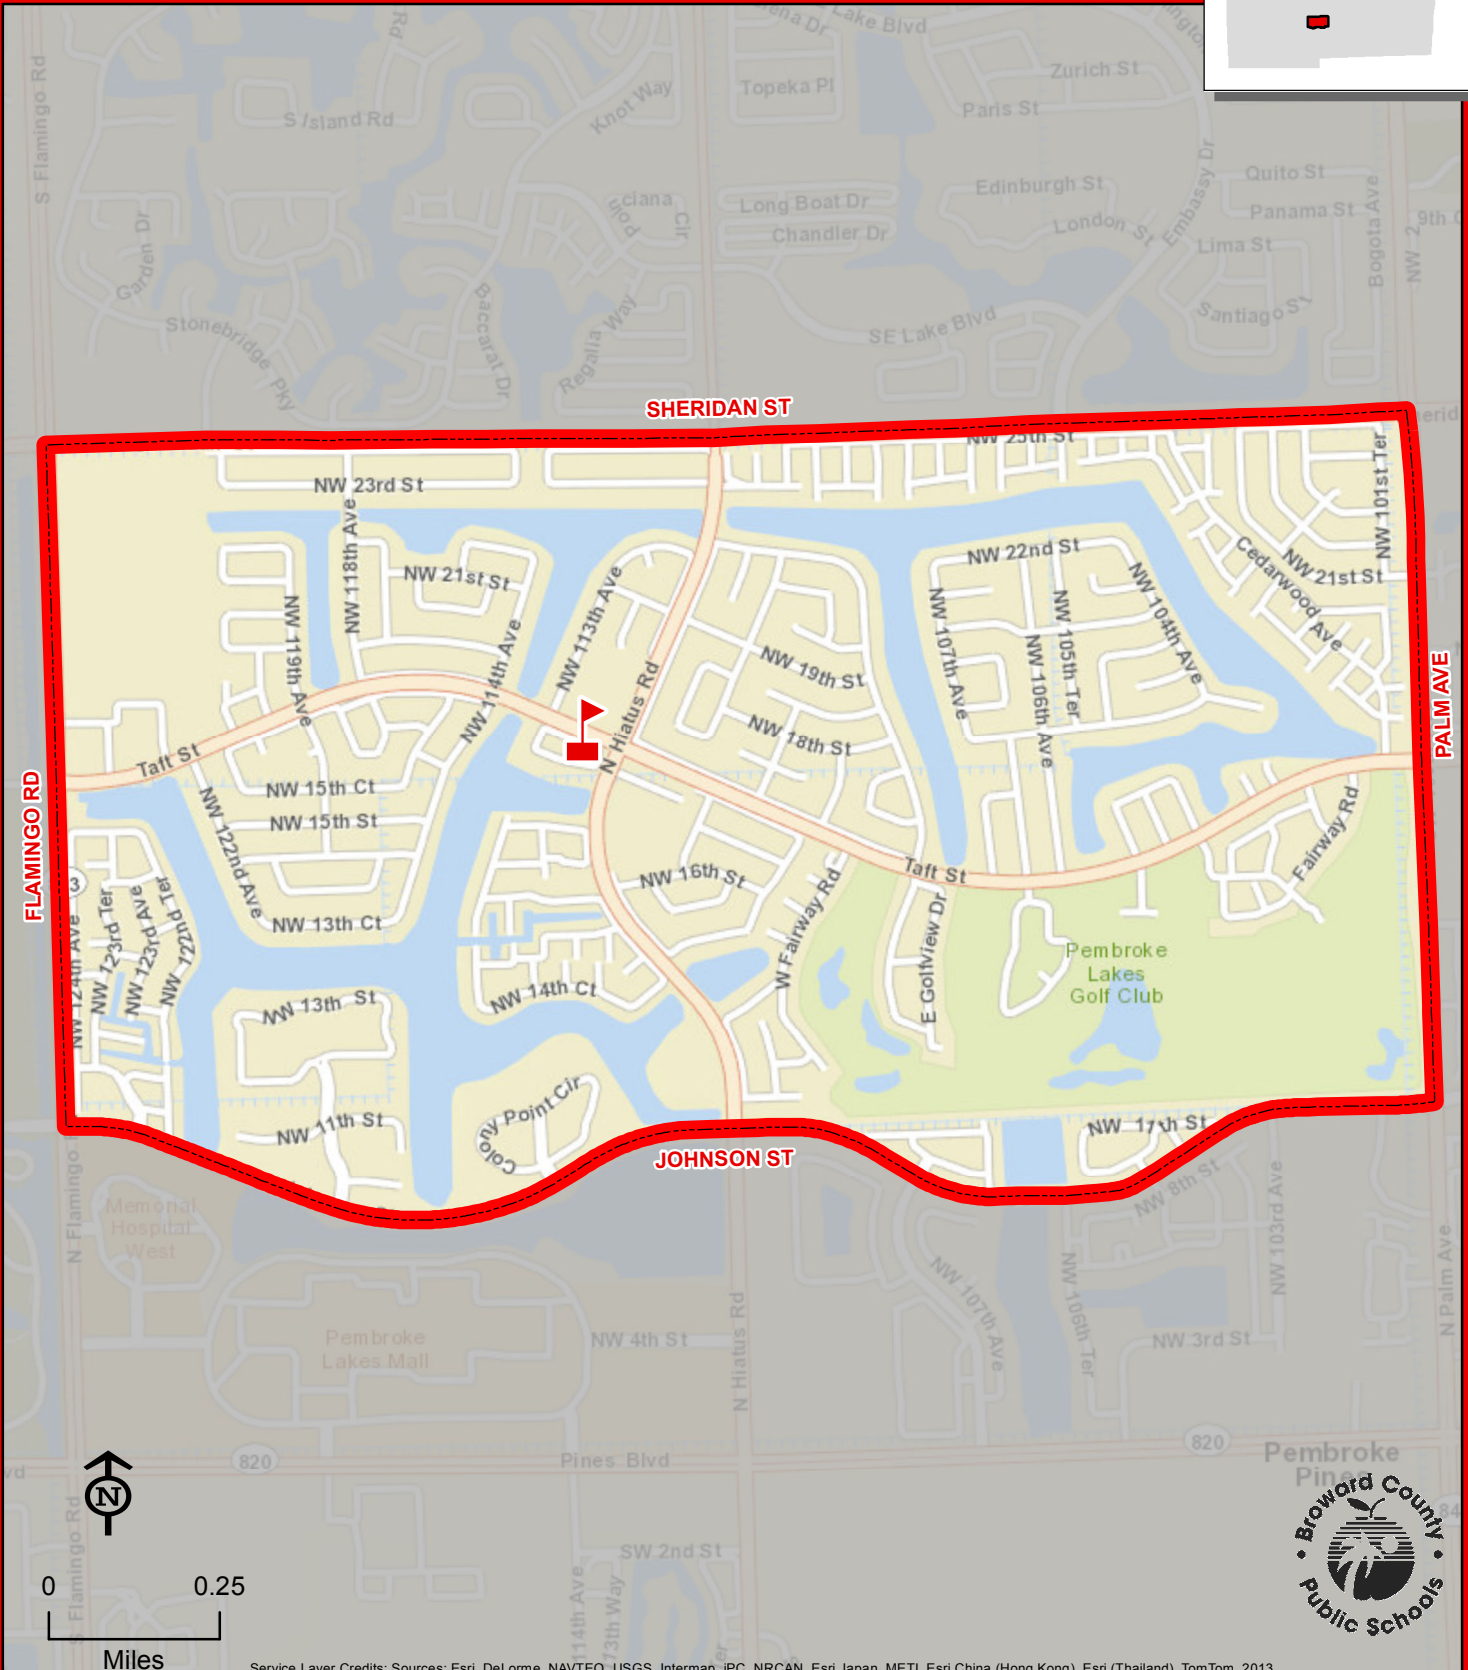

PEMBROKE LAKES ELEMENTARY SCHOOL

11251 TAFT STREET
PEMBROKE PINES, FLORIDA 33026
754-323-6950

FLAMINGO RD

TAFT ST

JOHNSON ST

FLAMINGO RD

FLAMINGO RD

PEMBROKE LAKES

THIS MAP IS FOR CONCEPTUAL PURPOSES ONLY AND SHOULD NOT BE USED FOR LEGAL BOUNDARY DETERMINATIONS