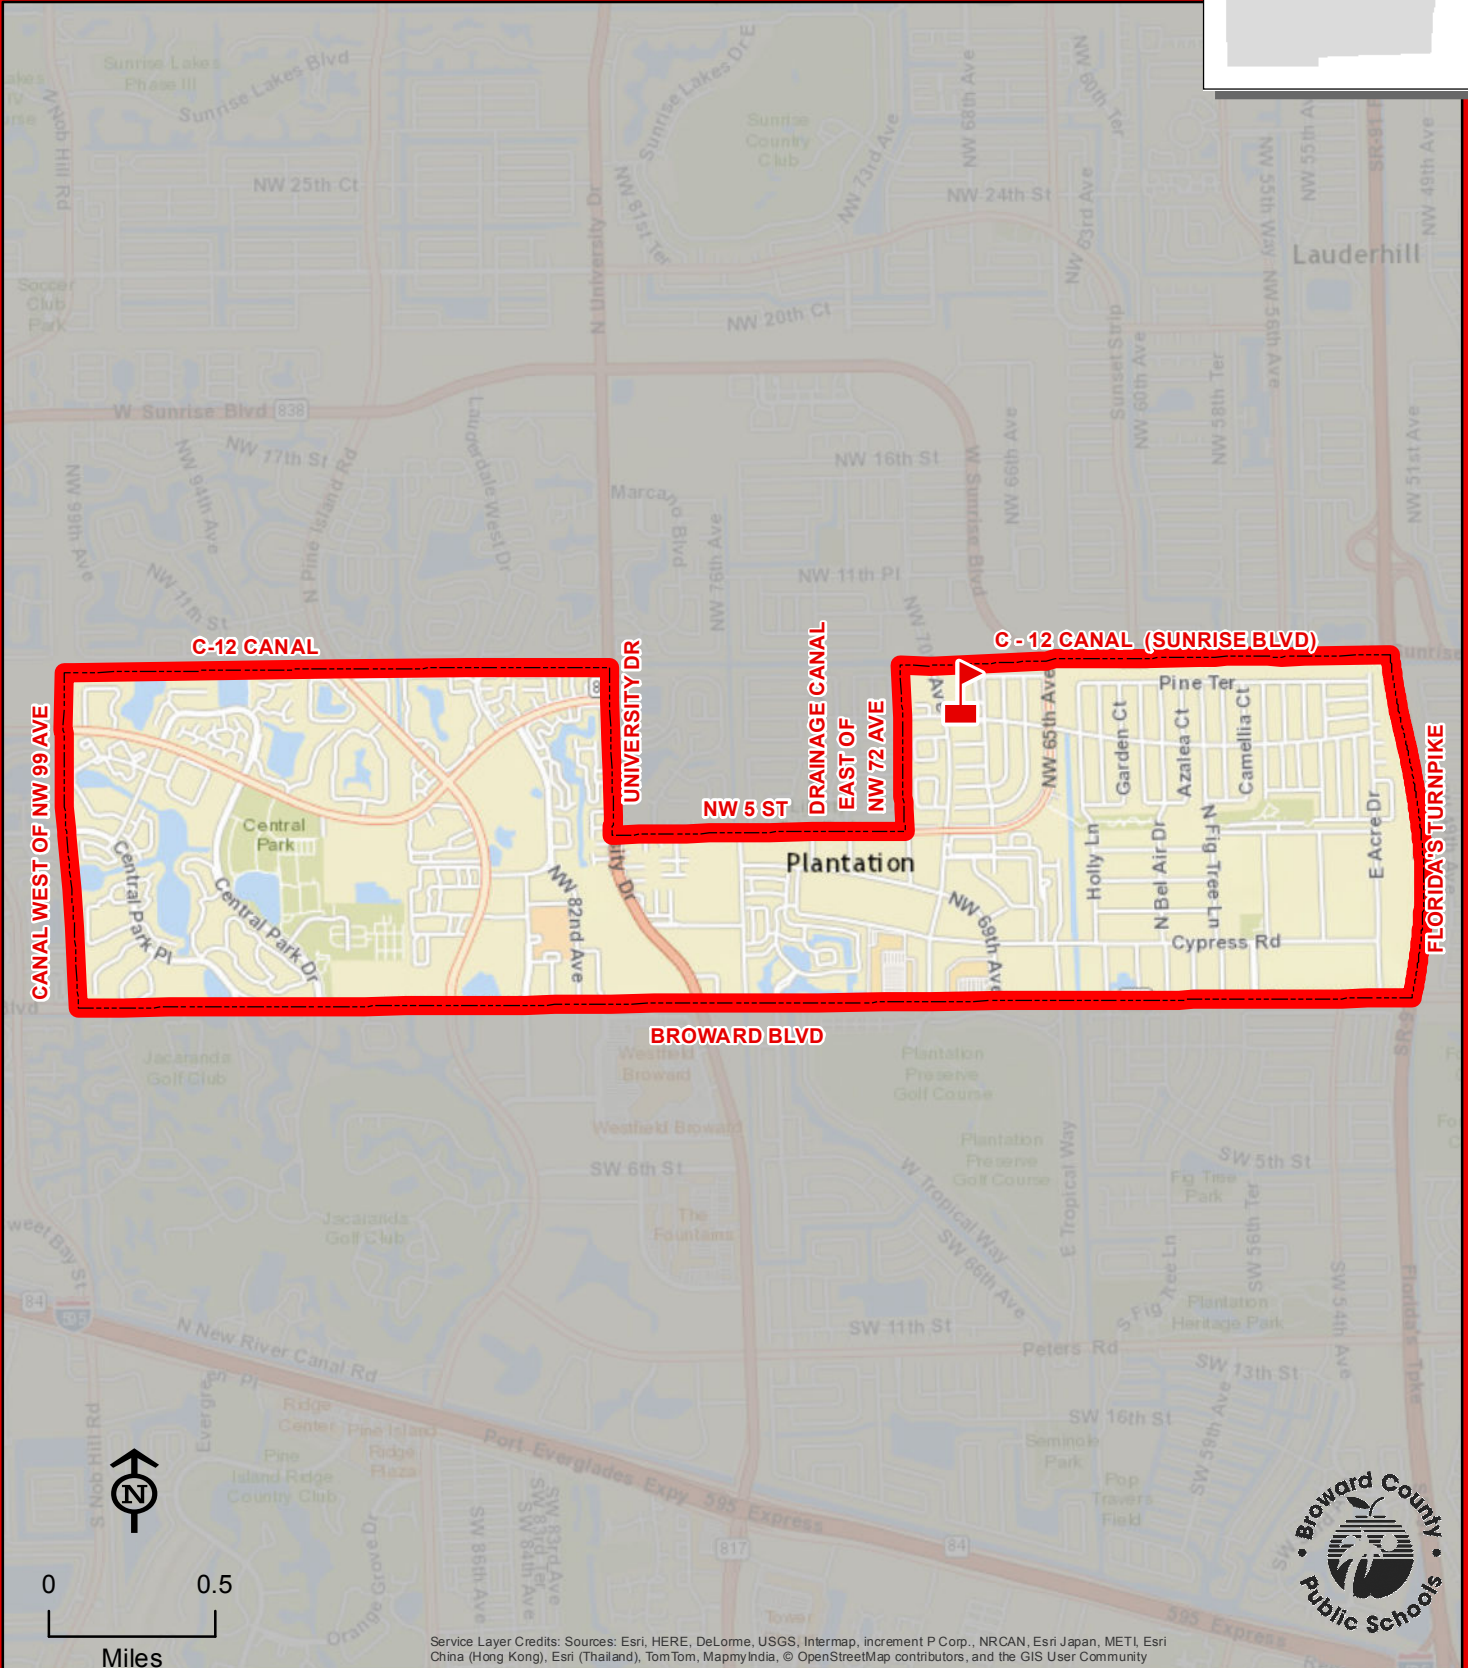

# PETERS ELEMENTARY SCHOOL

851 NW 68 AVENUE  
PLANTATION, FLORIDA 33317  
754-322-7900

THIS MAP IS FOR CONCEPTUAL PURPOSES ONLY AND SHOULD NOT BE USED FOR LEGAL BOUNDARY DETERMINATIONS