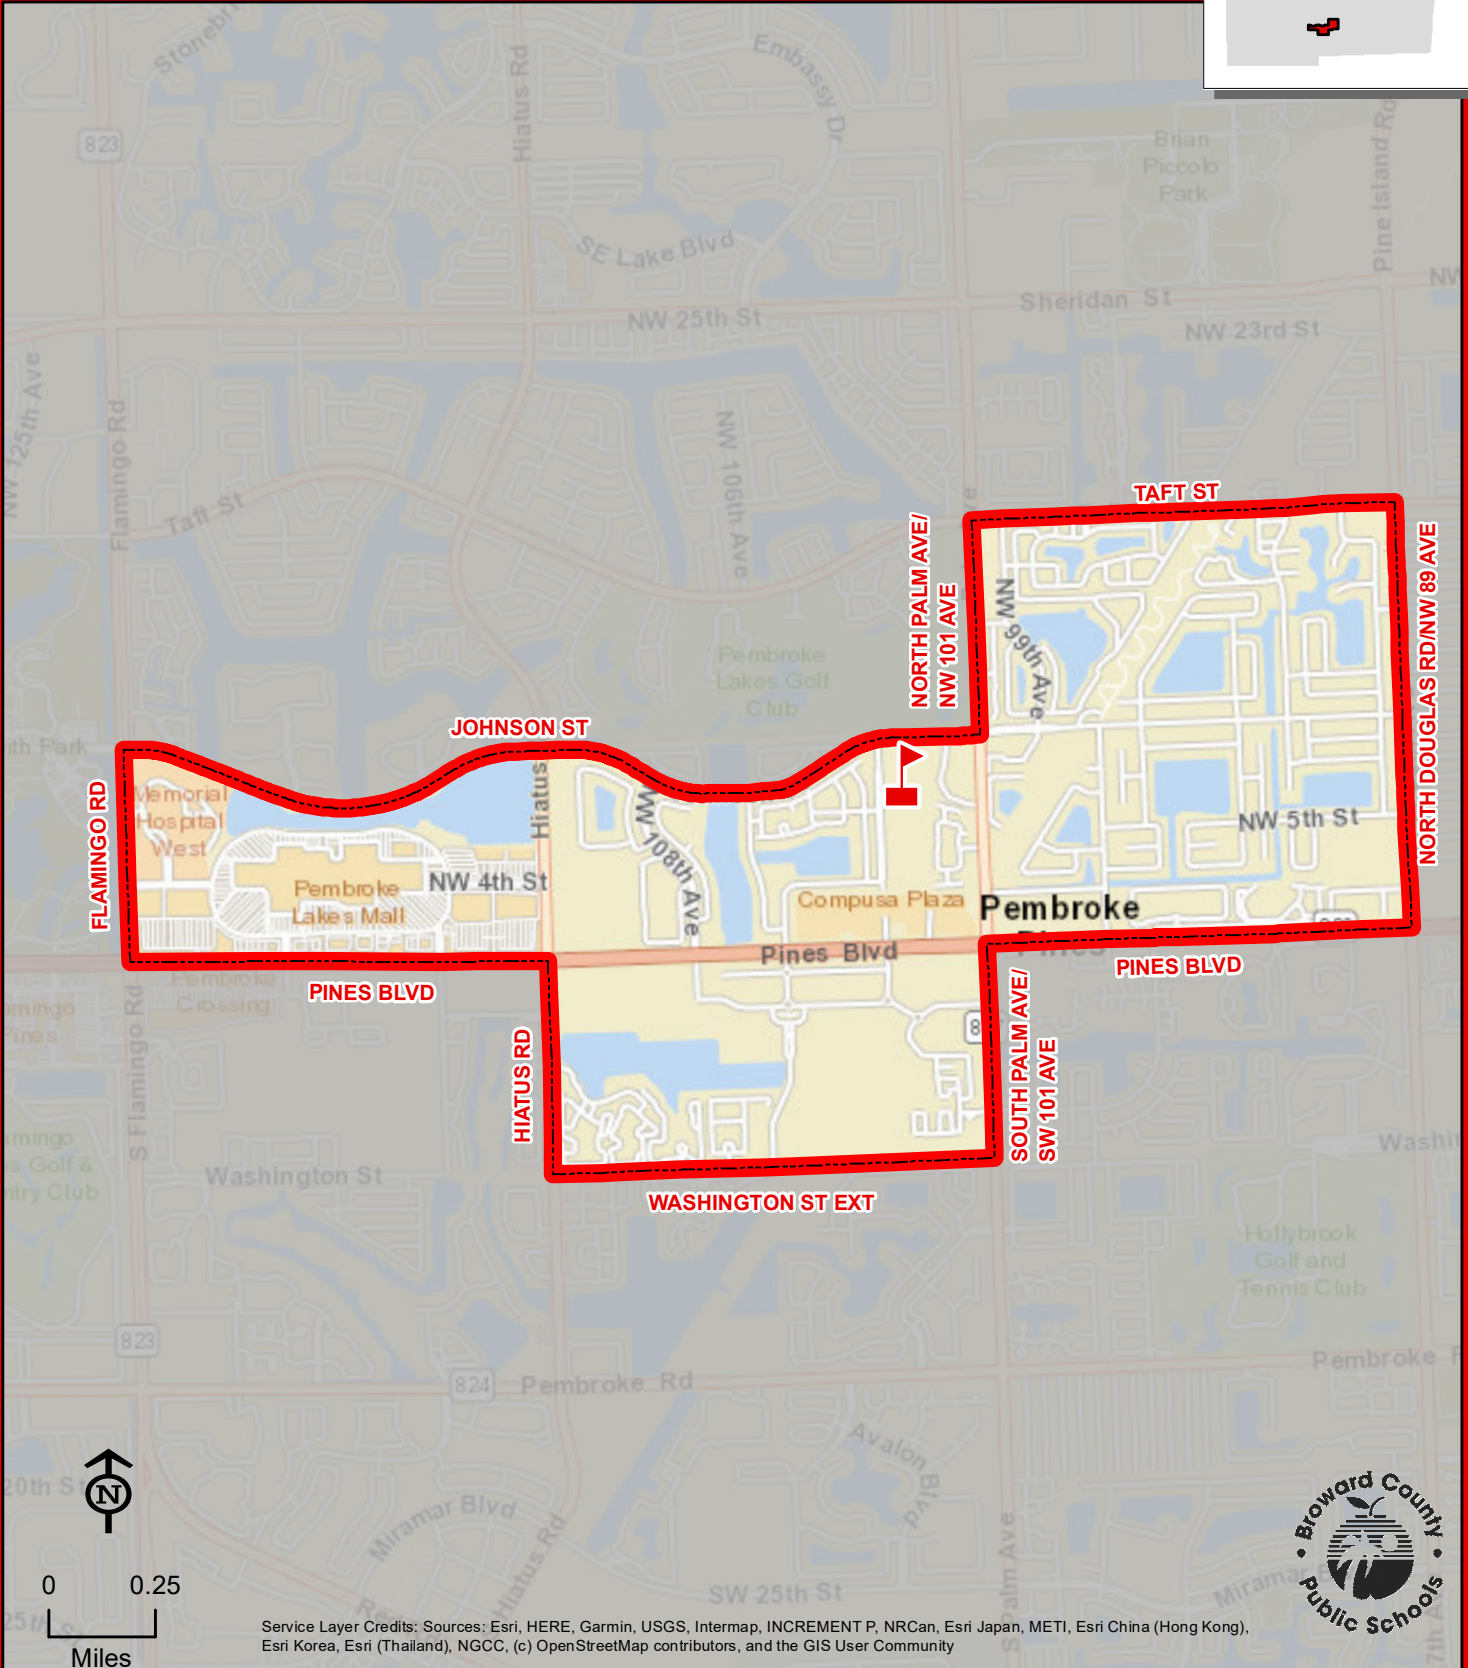

PINES LAKES ELEMENTARY SCHOOL

10300 JOHNSON STREET
PEMBROKE PINES, FLORIDA 33026
754-323-7100

PINES LAKES

THIS MAP IS FOR CONCEPTUAL PURPOSES ONLY AND SHOULD NOT BE USED FOR LEGAL BOUNDARY DETERMINATIONS