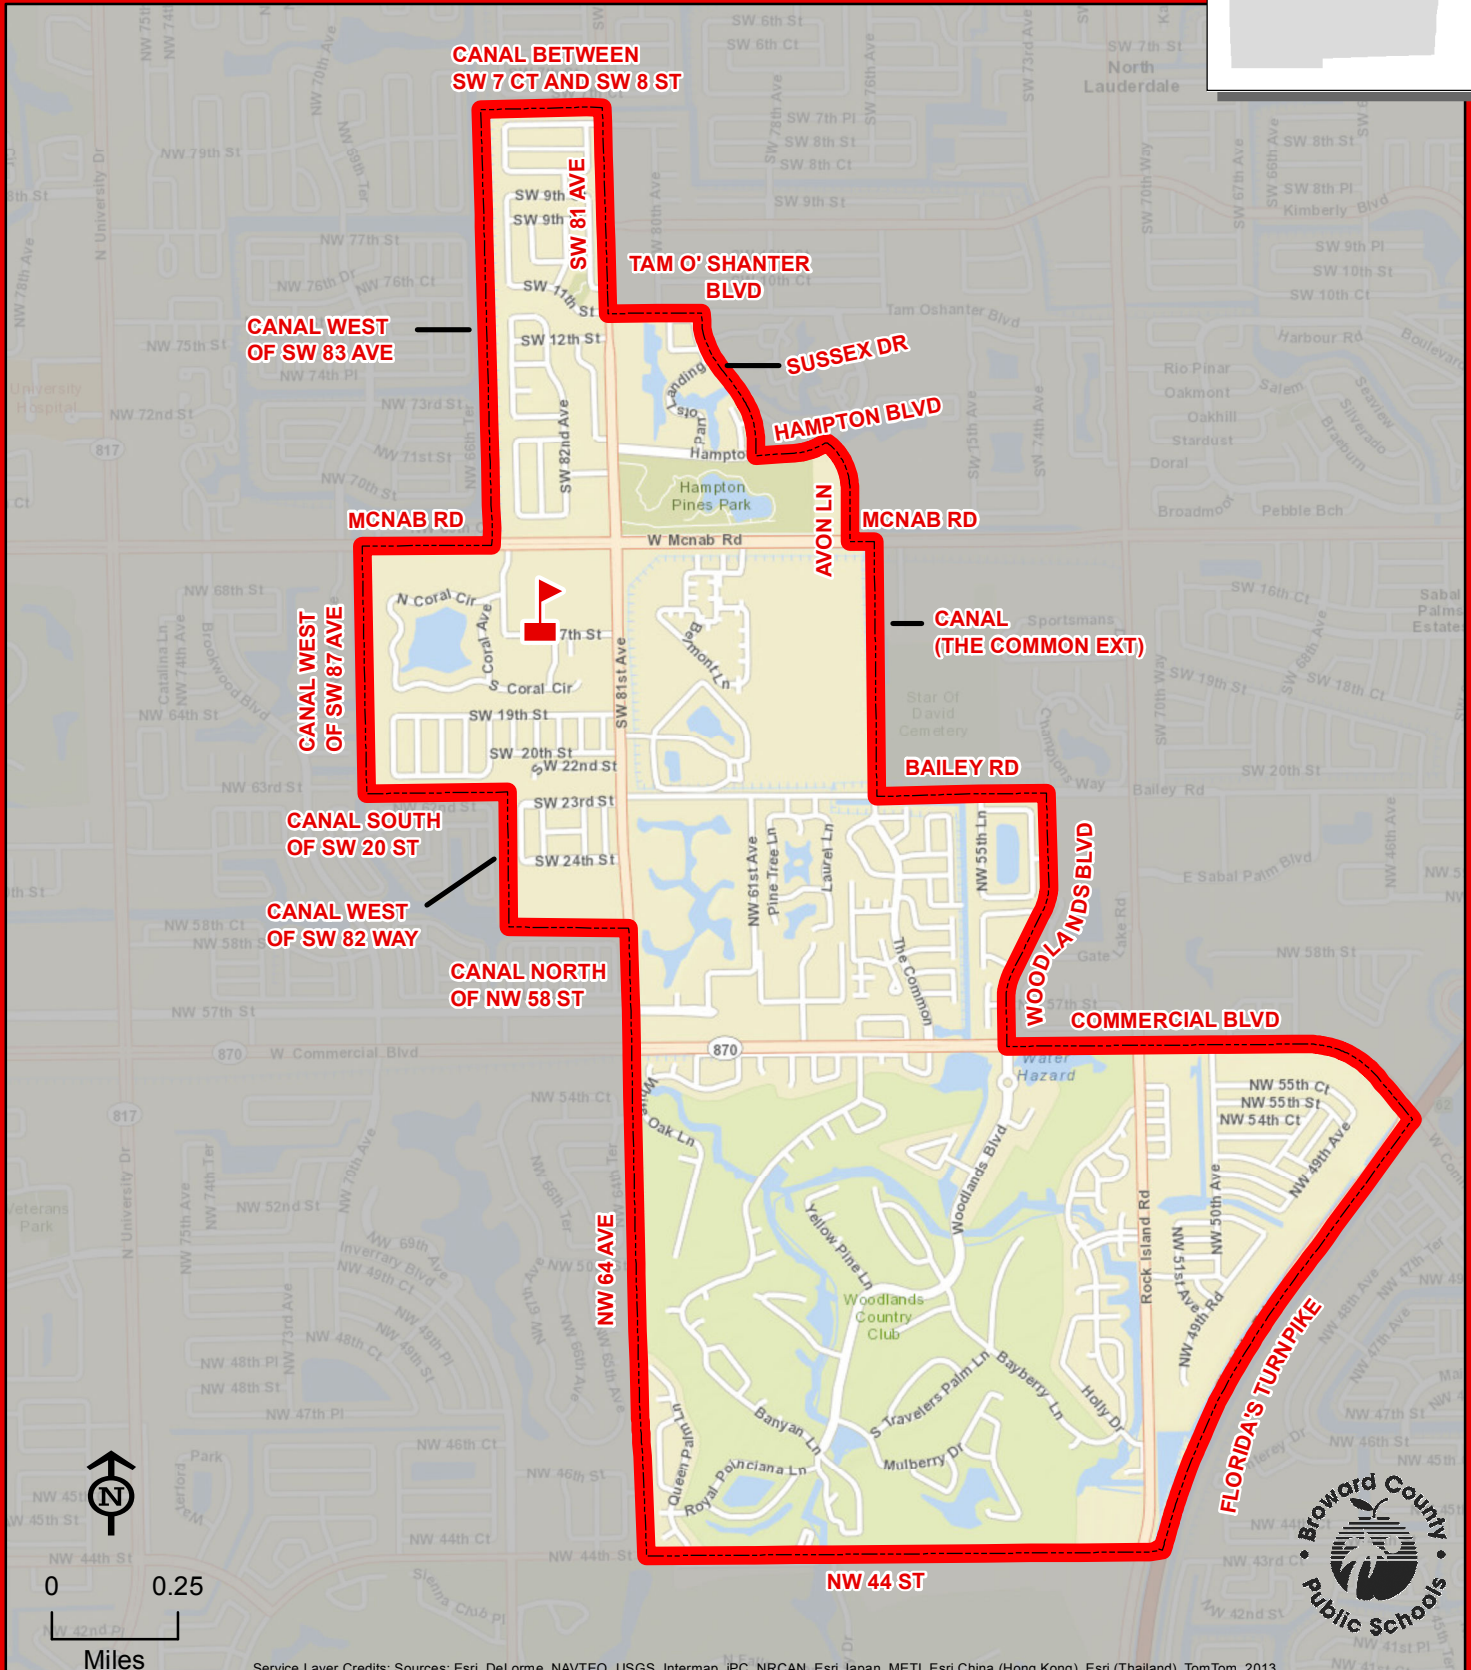

PINEWOOD ELEMENTARY SCHOOL

1600 SW 83 AVENUE
NORTH LAUDERDALE, FLORIDA 33068
754-322-7950

PINEWOOD

Service Layer Credits: Sources: Esri, DeLorme, NAVTEQ, USGS, Intermap, iPC, NRCAN, Esri Japan, METI, Esri China (Hong Kong), Esri (Thailand), TomTom, 2013

THIS MAP IS FOR CONCEPTUAL PURPOSES ONLY AND SHOULD NOT BE USED FOR LEGAL BOUNDARY DETERMINATIONS