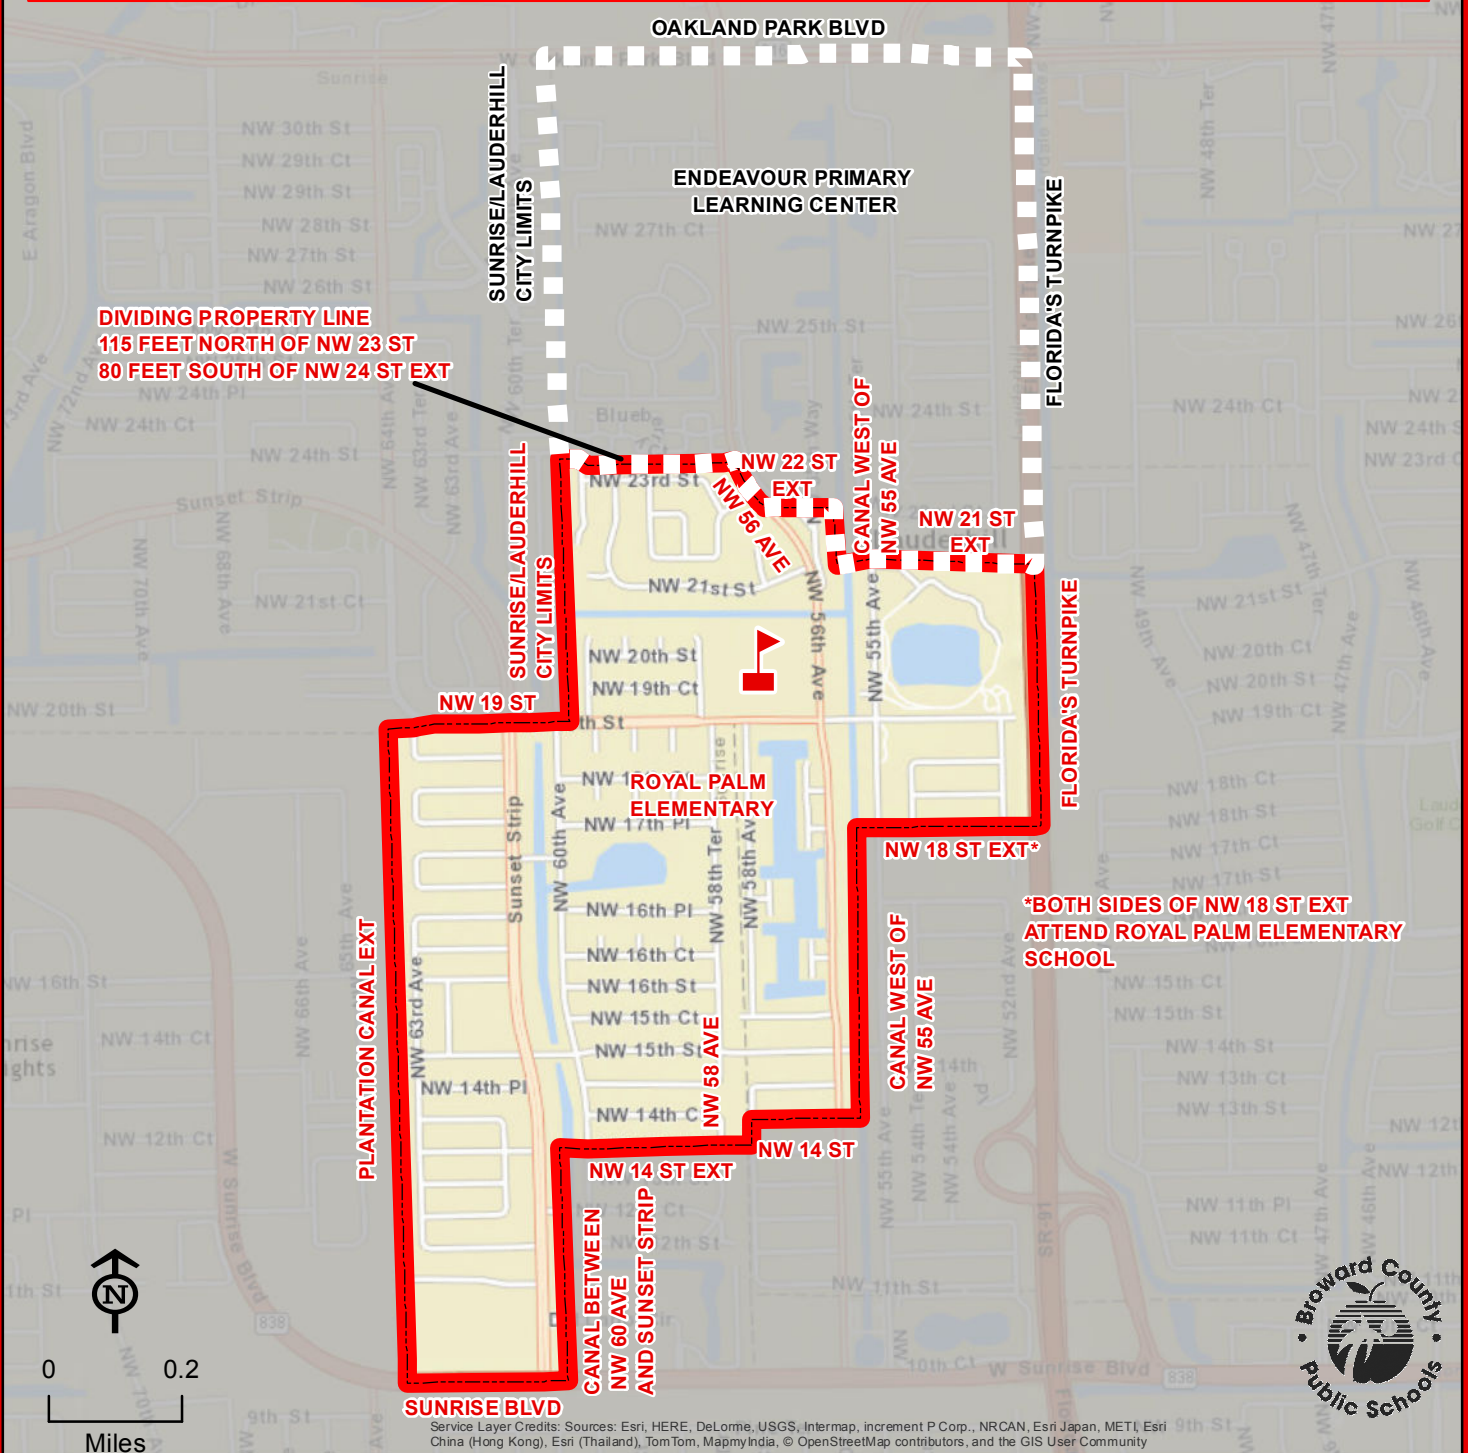

# ROYAL PALM ELEMENTARY SCHOOL

1951 NW 56 AVENUE  
LAUDERHILL, FLORIDA 33313  
754-322-8350

Magnet School

Kindergarten through third grade students residing within the Endeavour Primary Learning Center attendance area attend Endeavour Primary Learning Center. Fourth and fifth grade students residing within the Endeavour Primary Learning Center attendance area attend Royal Palm Elementary School.

ROYAL PALM

THIS MAP IS FOR CONCEPTUAL PURPOSES ONLY AND SHOULD NOT BE USED FOR LEGAL BOUNDARY DETERMINATIONS