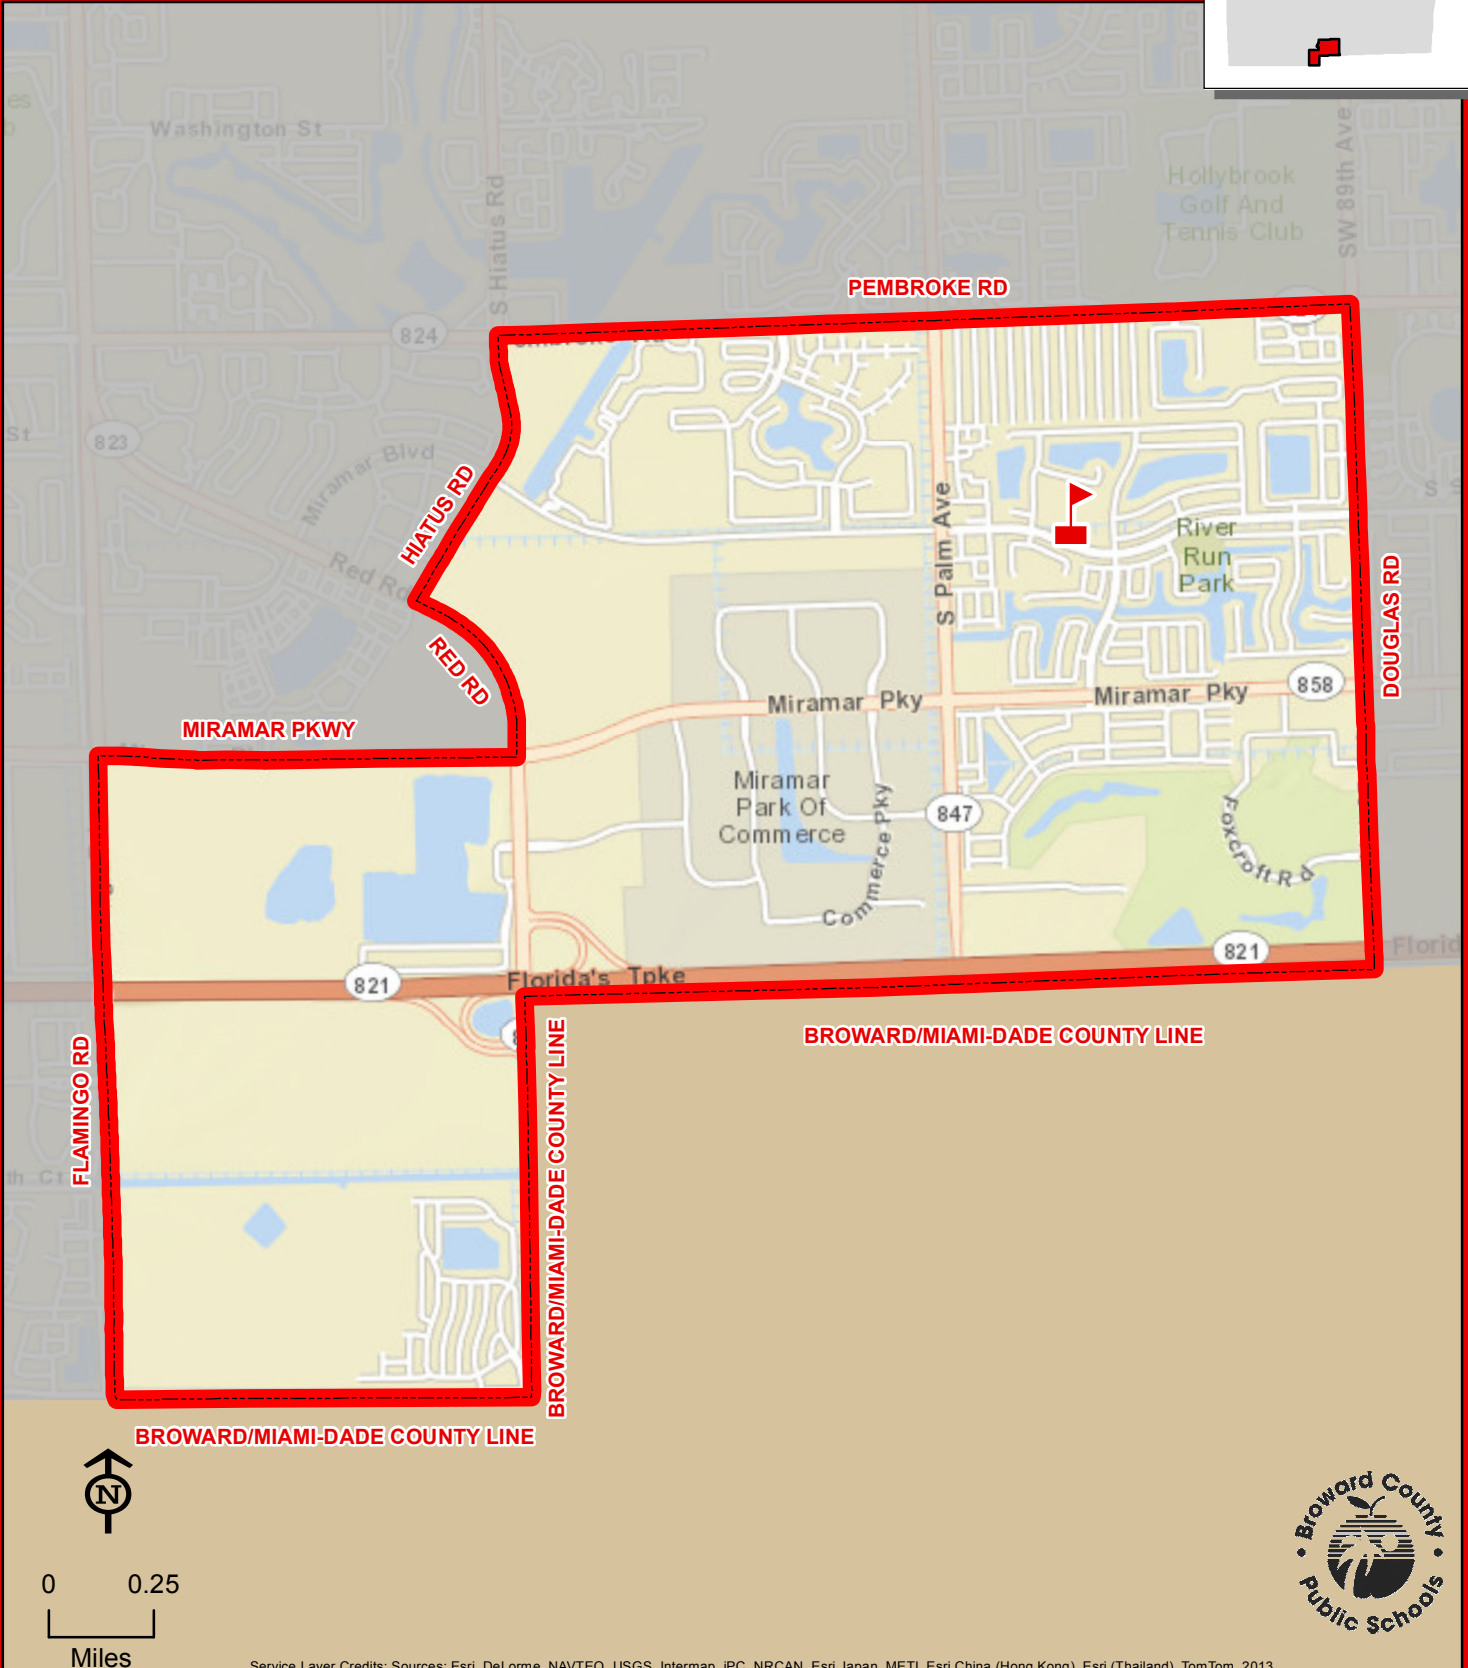

SEA CASTLE ELEMENTARY SCHOOL

9600 MIRAMAR BOULEVARD
MIRAMAR, FLORIDA 33025
754-323-7250

SEA CASTLE

Service Layer Credits: Sources: Esri, DeLorme, NAVTEQ, USGS, Intermap, IPC, NRCAN, Esri Japan, METI, Esri China (Hong Kong), Esri (Thailand), TomTom, 2013

THIS MAP IS FOR CONCEPTUAL PURPOSES ONLY AND SHOULD NOT BE USED FOR LEGAL BOUNDARY DETERMINATIONS