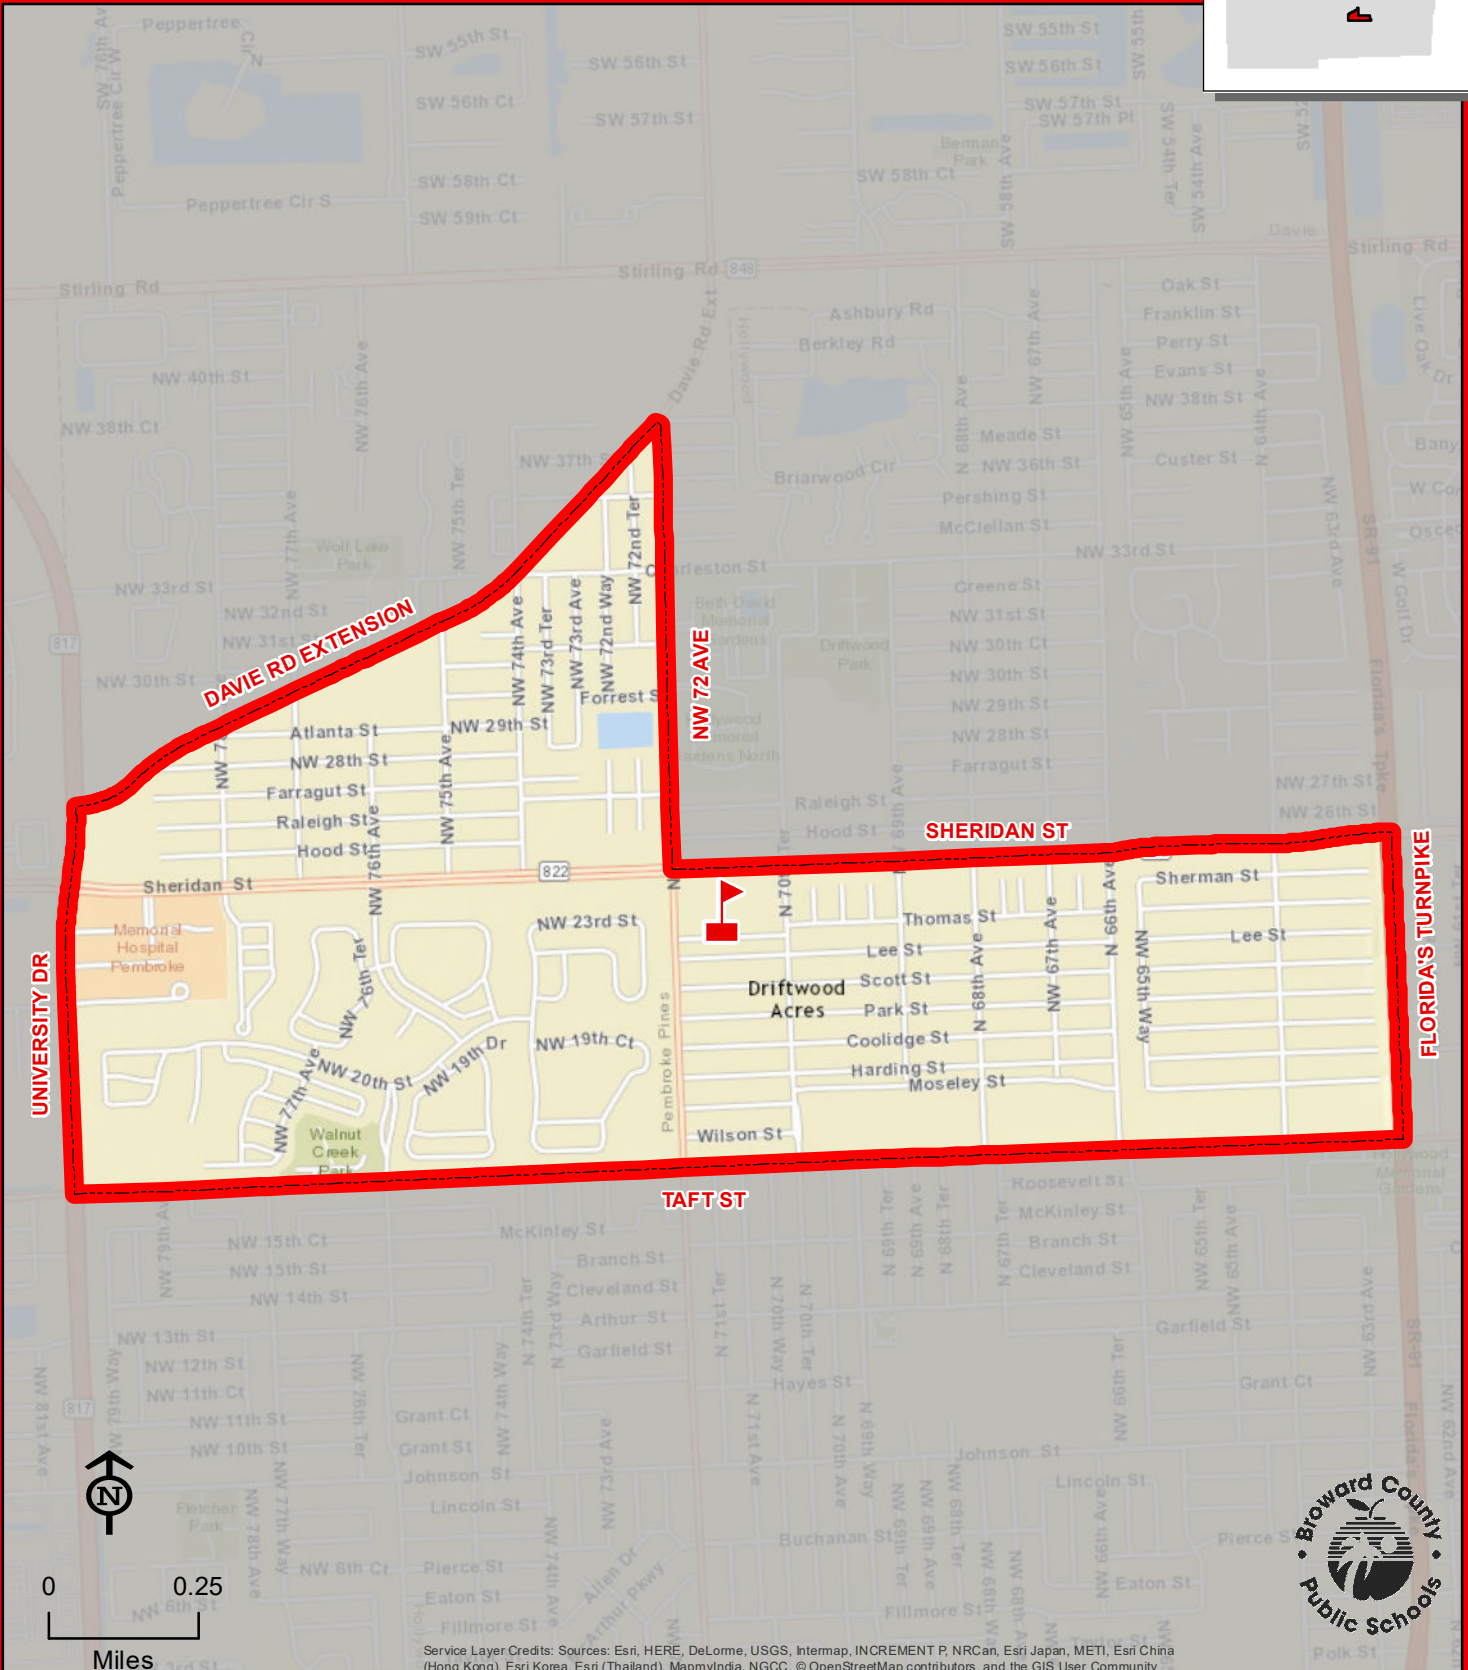

SHERIDAN PARK ELEMENTARY SCHOOL

2310 N 70 TERRACE
HOLLYWOOD, FLORIDA 33024
754-323-7350

Innovative Program

SHERIDAN PARK

FLORIDA'S TURNPIKE

THIS MAP IS FOR CONCEPTUAL PURPOSES ONLY AND SHOULD NOT BE USED FOR LEGAL BOUNDARY DETERMINATIONS