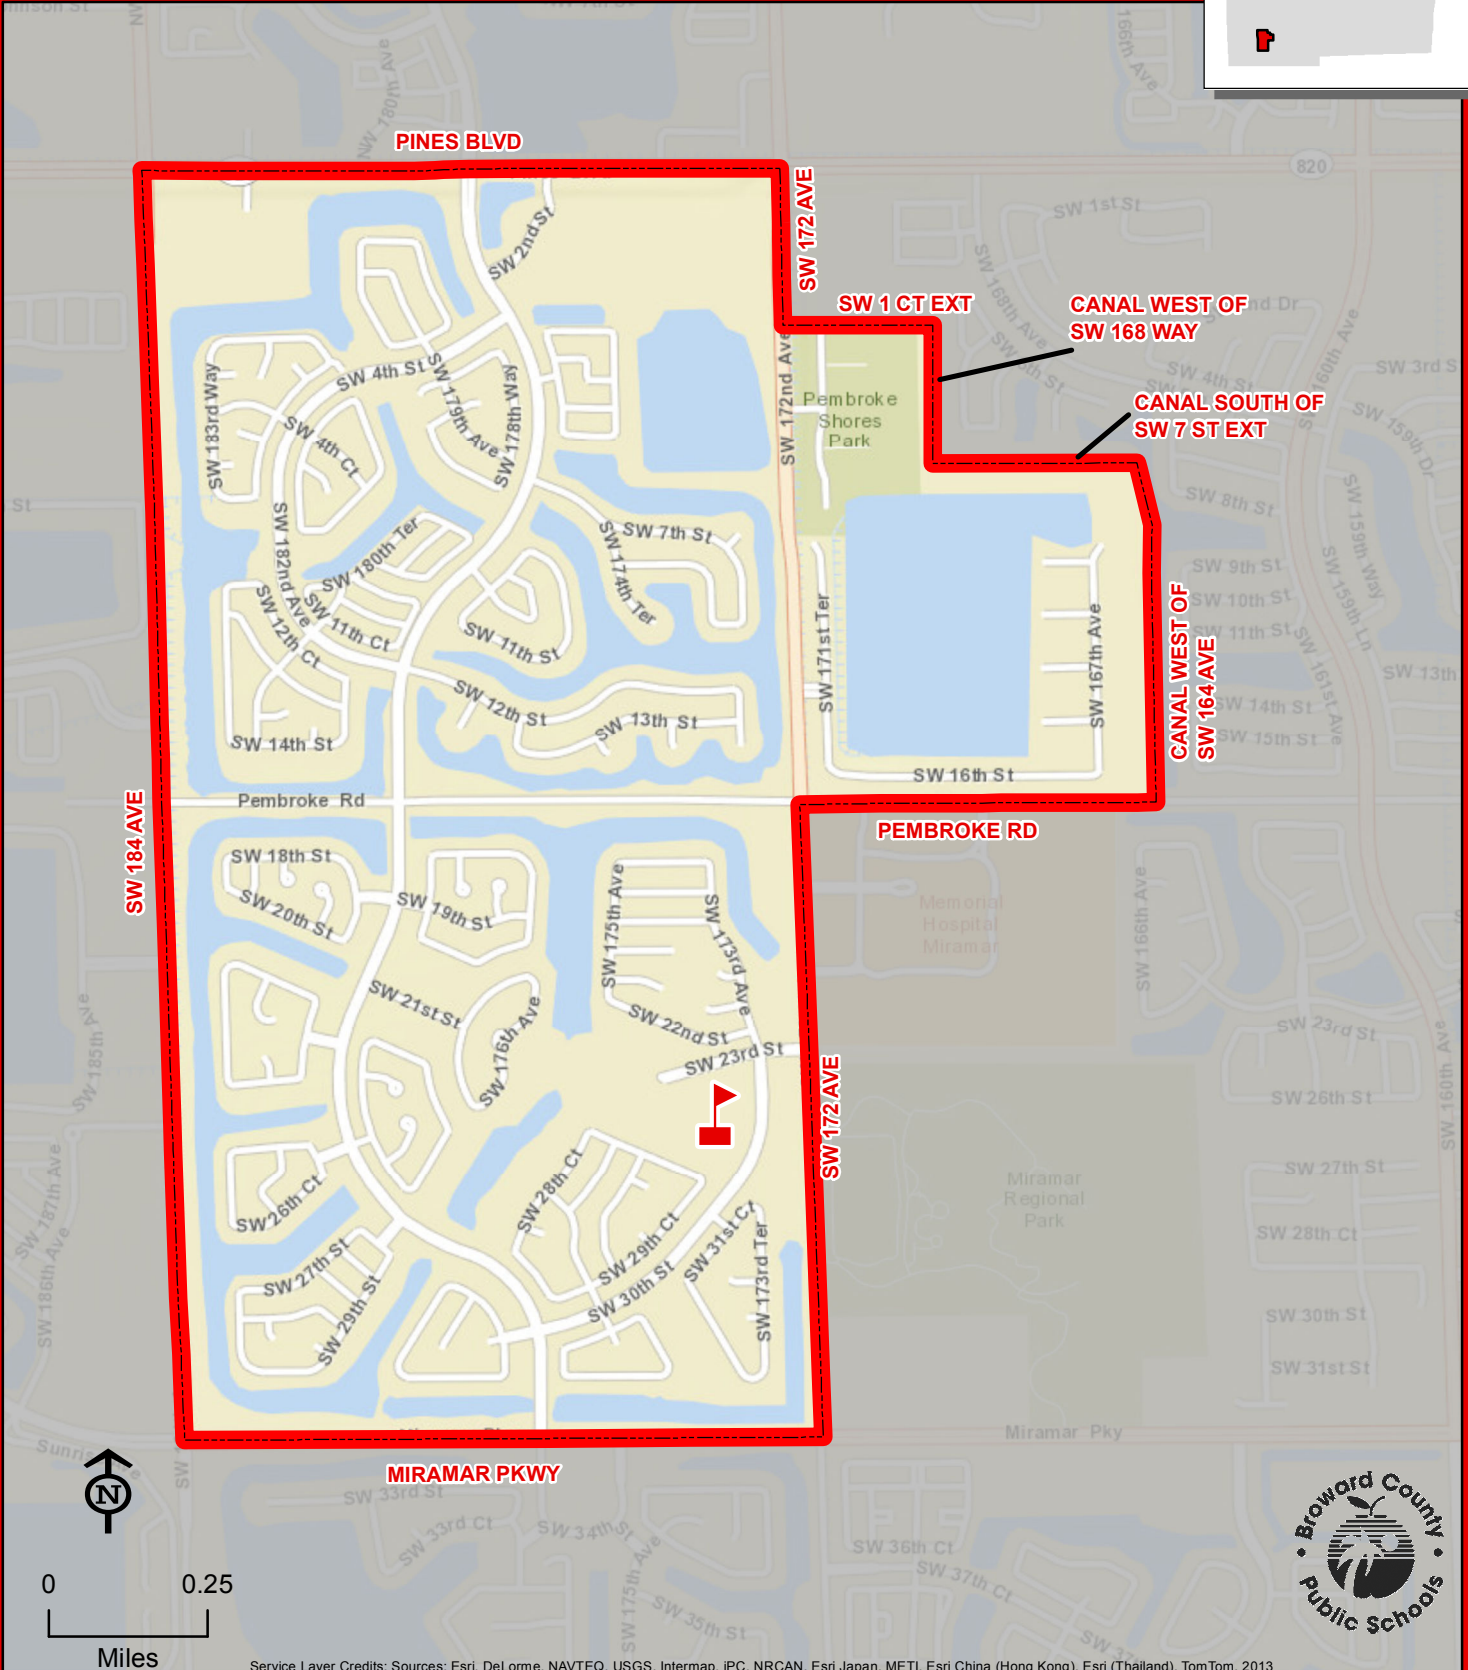

SILVER LAKES ELEMENTARY SCHOOL

2300 SW 173 AVENUE
MIRAMAR, FLORIDA 33029
754-323-7400

SILVER LAKES

THIS MAP IS FOR CONCEPTUAL PURPOSES ONLY AND SHOULD NOT BE USED FOR LEGAL BOUNDARY DETERMINATIONS