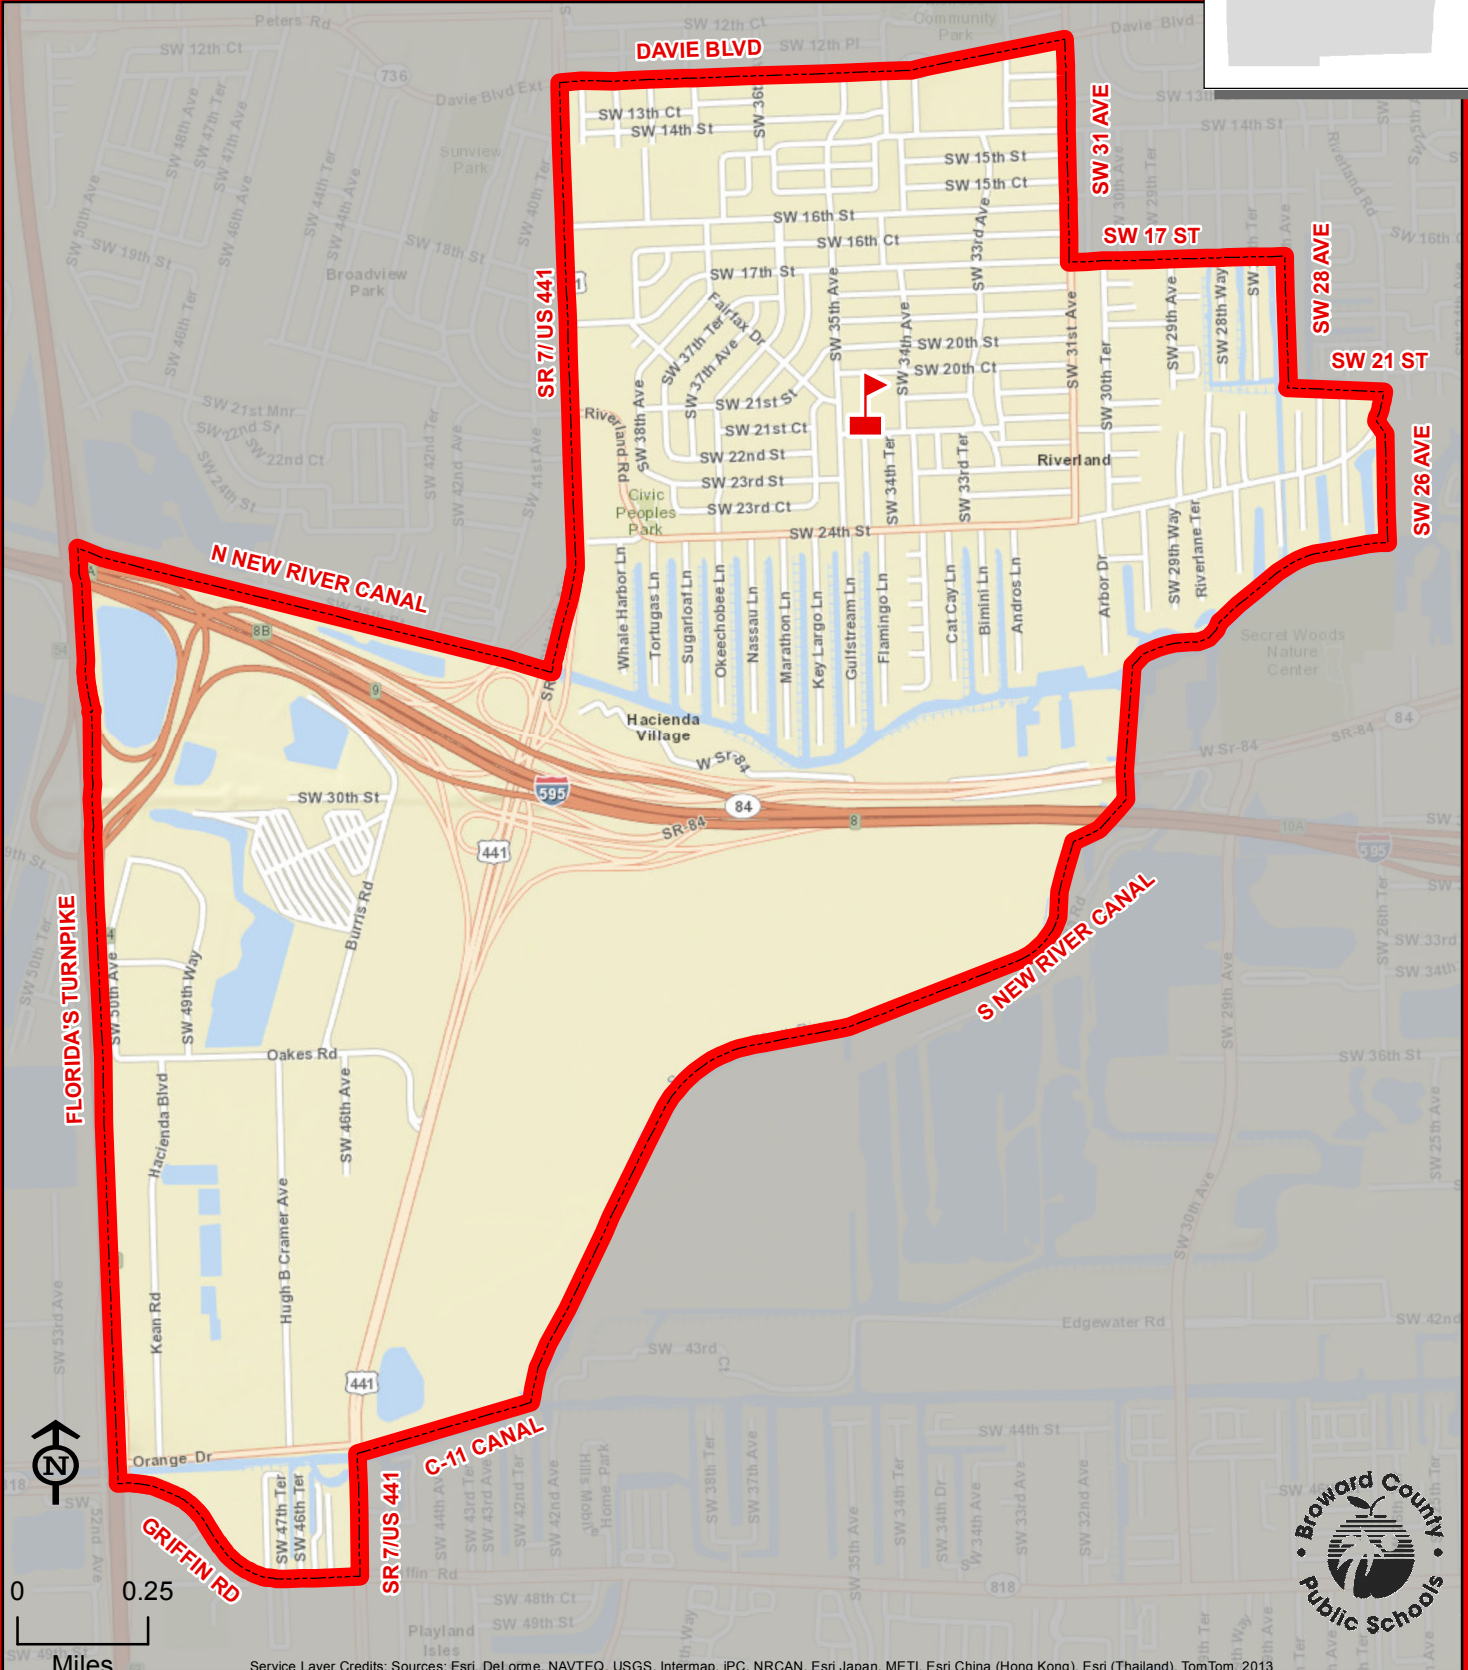

STEPHEN FOSTER ELEMENTARY SCHOOL

3471 SW 22 STREET
FORT LAUDERDALE, FLORIDA 33312
754-323-5750

STEPHEN FOSTER

THIS MAP IS FOR CONCEPTUAL PURPOSES ONLY AND SHOULD NOT BE USED FOR LEGAL BOUNDARY DETERMINATIONS