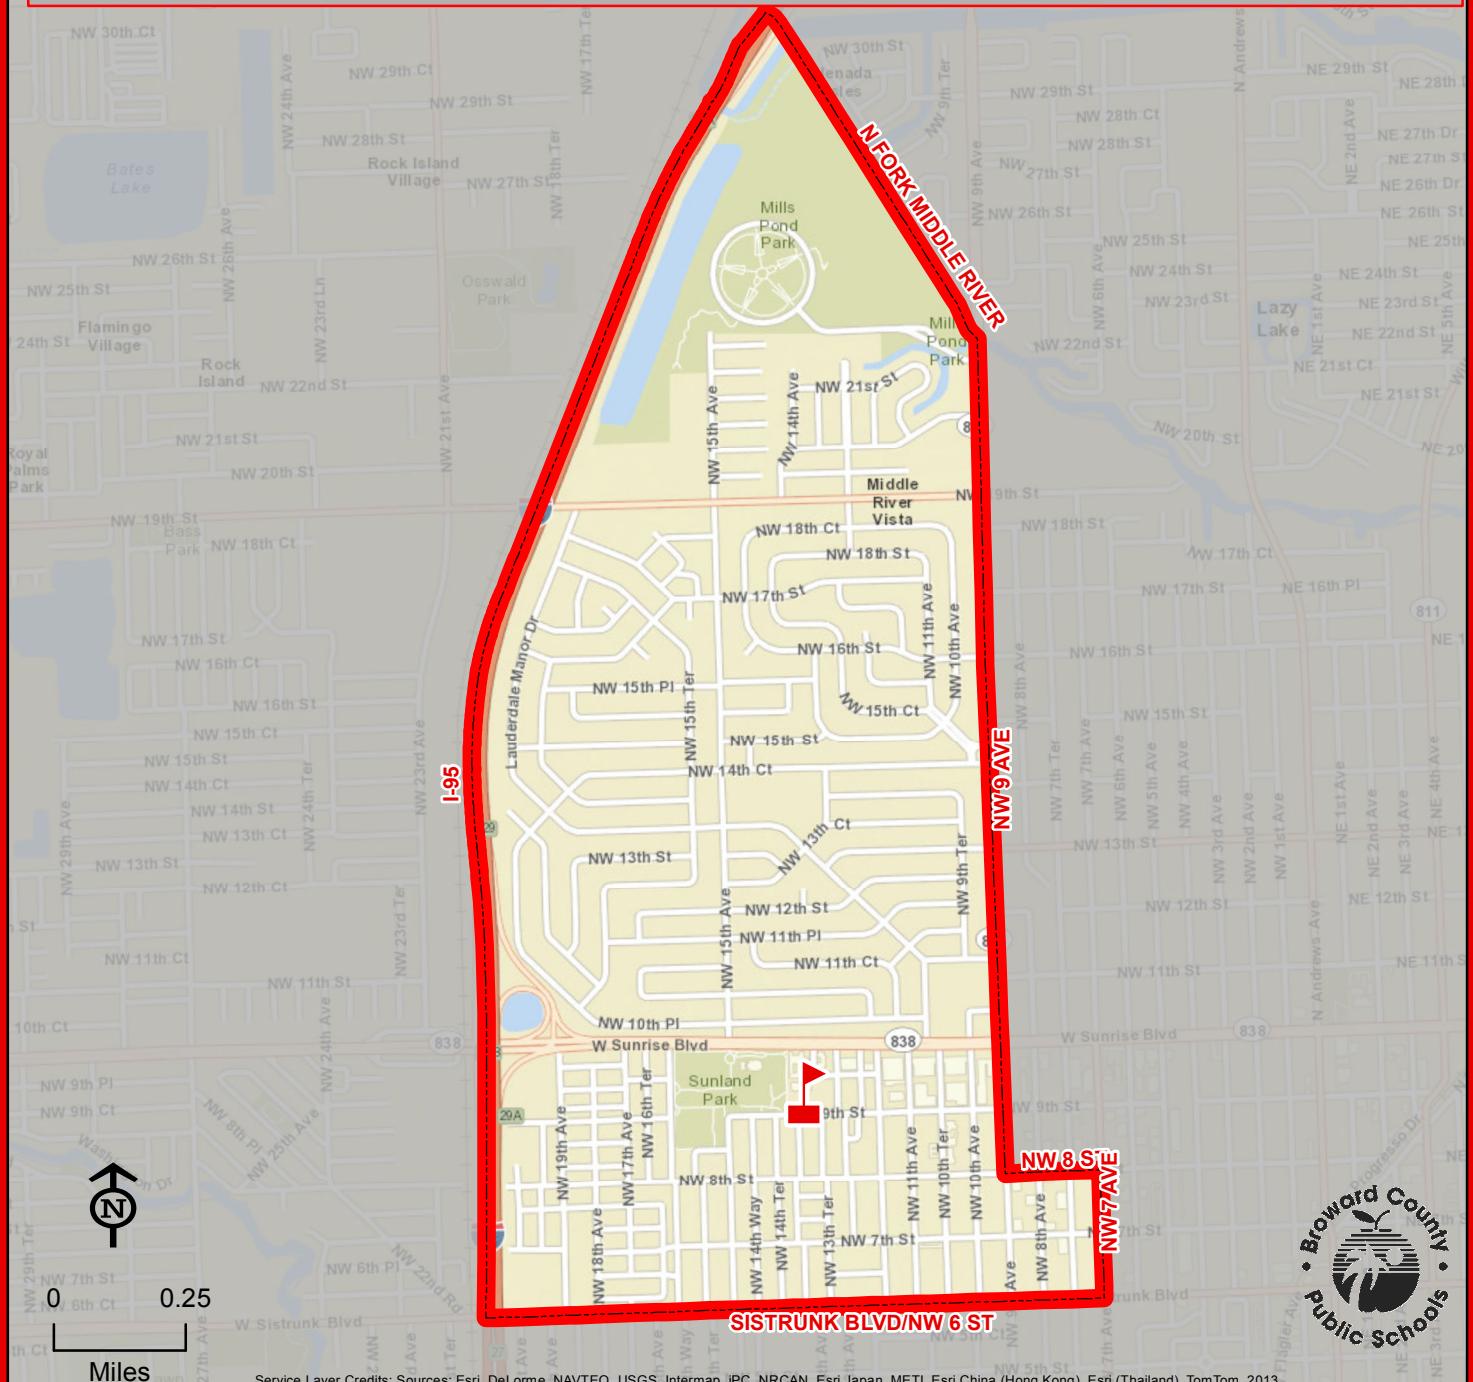

SUNLAND PARK ACADEMY PREK-3

919 NW 13 AVENUE
FORT LAUDERDALE, FLORIDA 33311
754-322-8550

Kindergarten through third grade students residing within the Sunland Park Academy attendance area attend Sunland Park Academy. Fourth and fifth grade students residing within the Sunland Park Academy attendance area attend North Fork Elementary School, Thurgood Marshall Elementary School, or Walker Elementary School, depending on address.

SUNLAND PARK ACADEMY PREK-3

THIS MAP IS FOR CONCEPTUAL PURPOSES ONLY AND SHOULD NOT BE USED FOR LEGAL BOUNDARY DETERMINATIONS