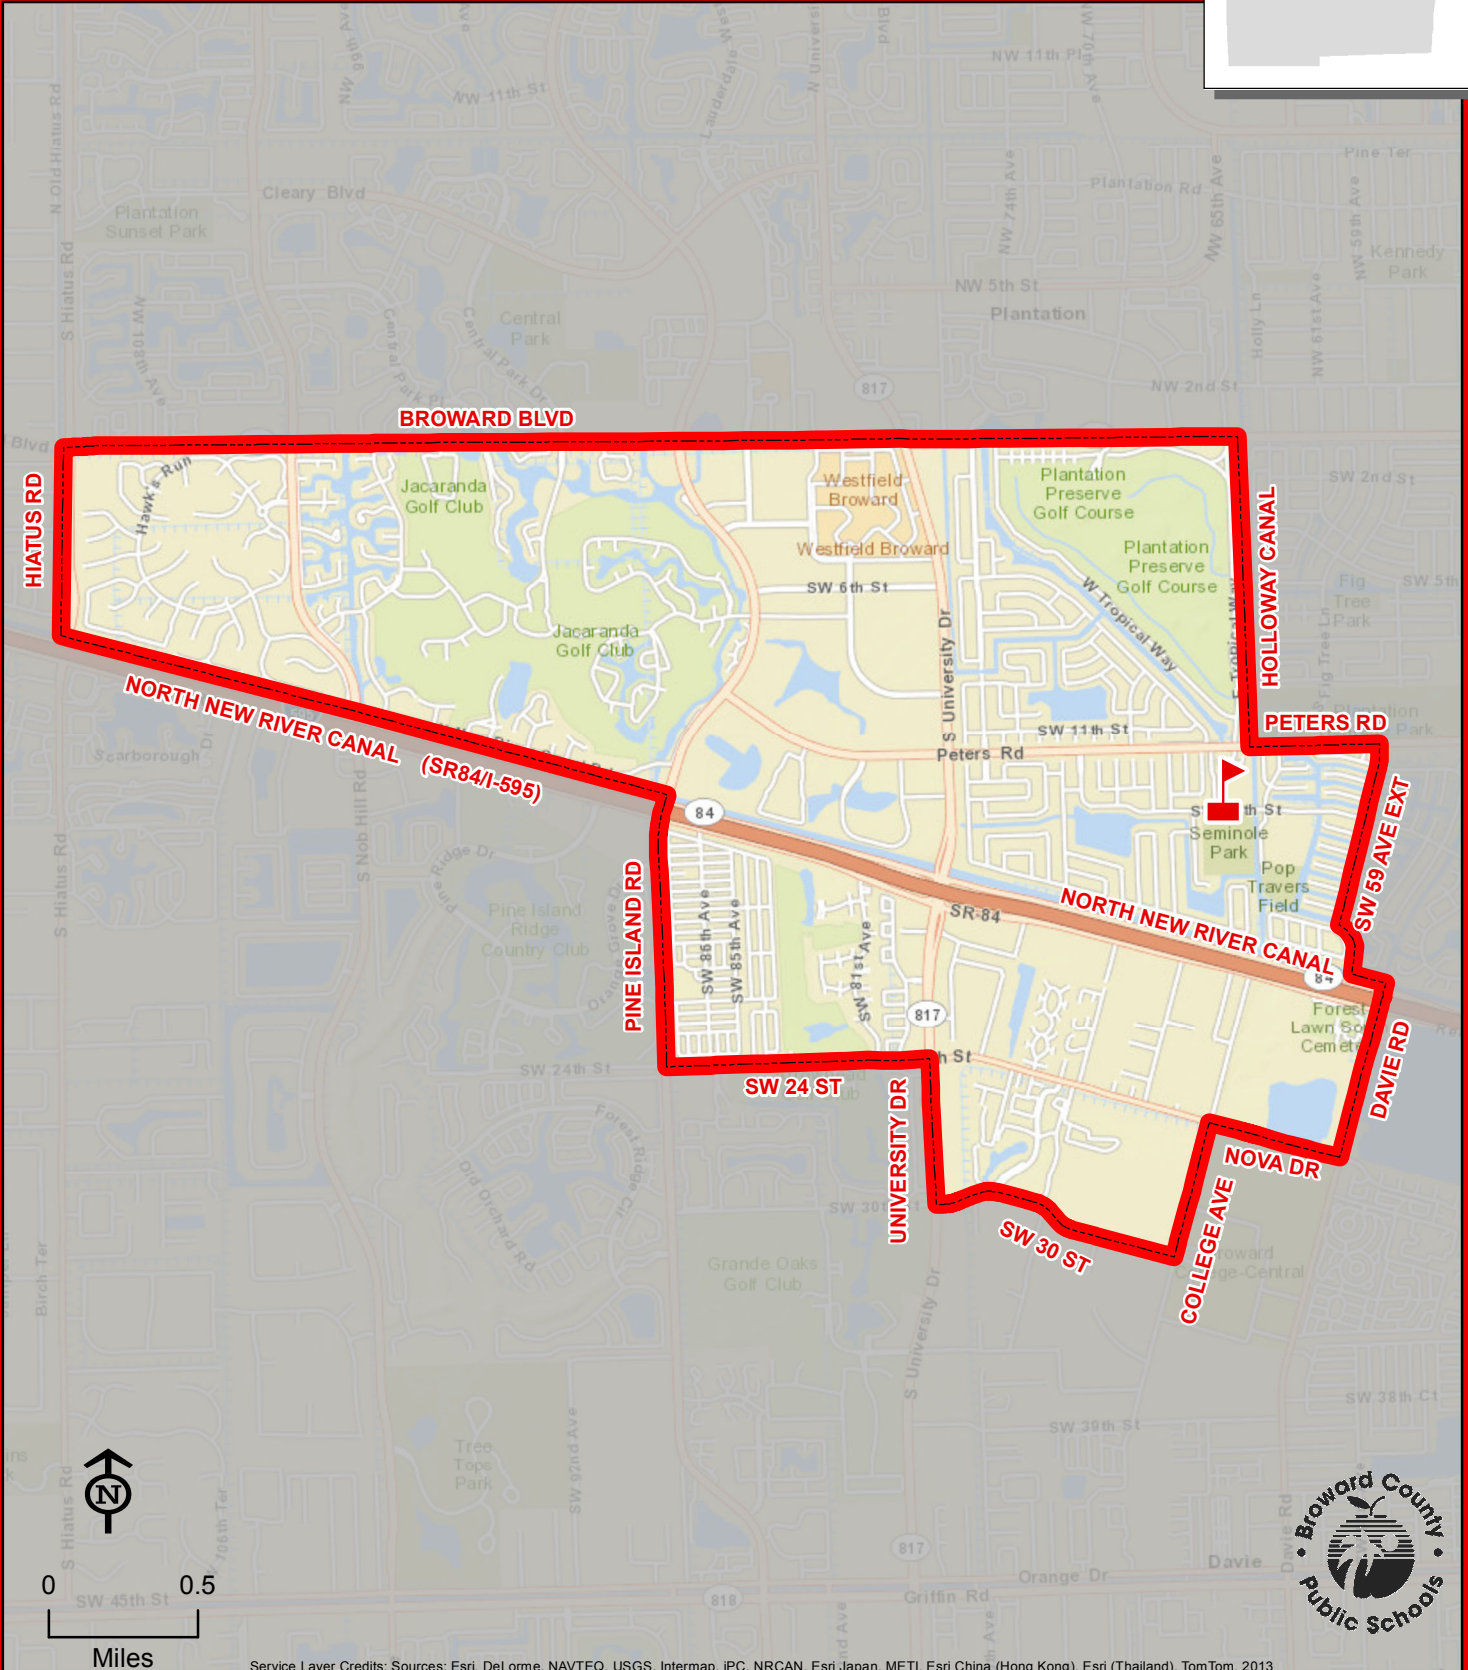

# TROPICAL ELEMENTARY SCHOOL

1500 SW 66 AVENUE  
PLANTATION, FLORIDA 33317  
754-323-7750

**TROPICAL**

THIS MAP IS FOR CONCEPTUAL PURPOSES ONLY AND SHOULD NOT BE USED FOR LEGAL BOUNDARY DETERMINATIONS