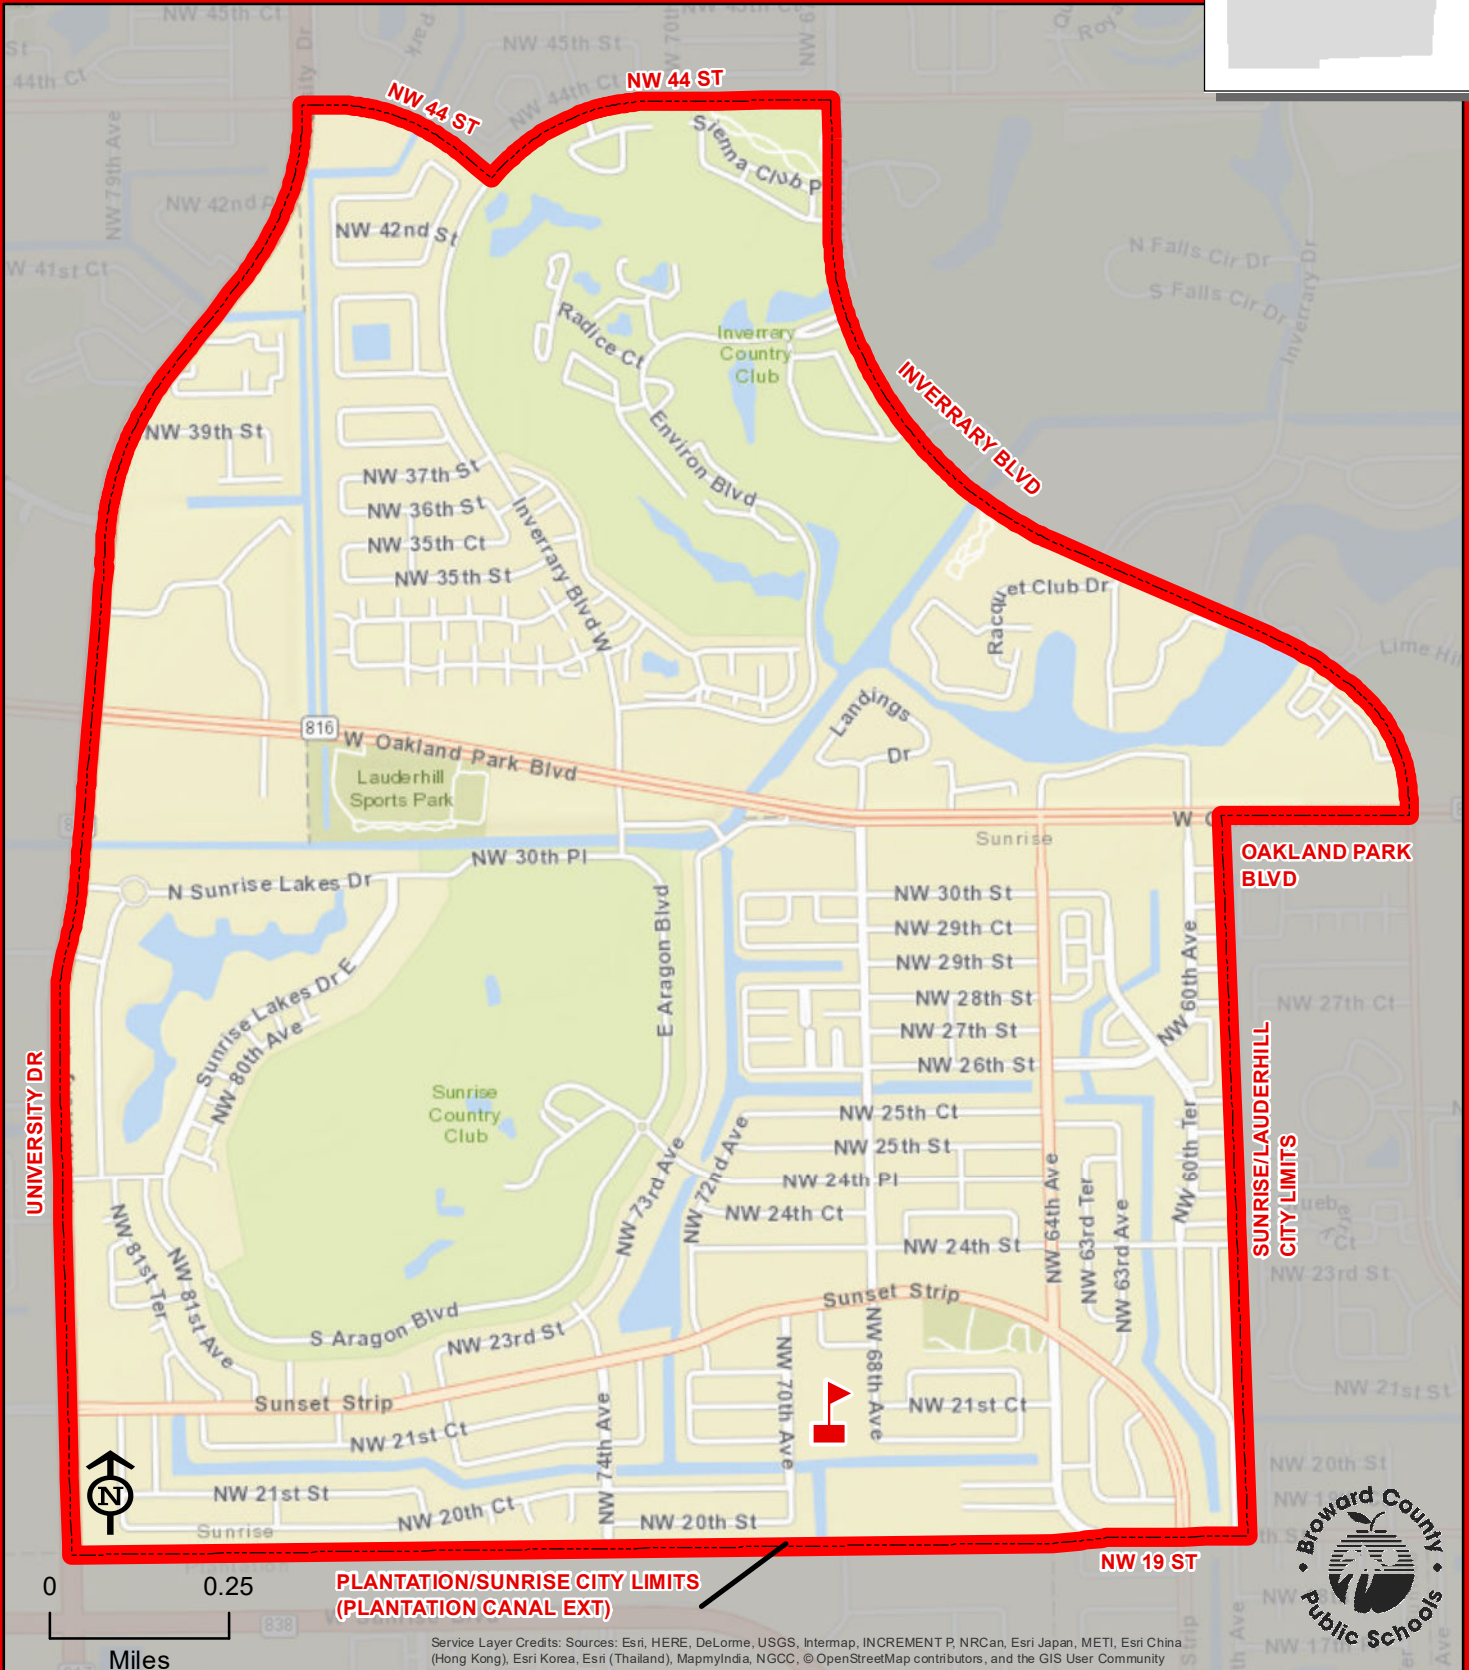

VILLAGE ELEMENTARY SCHOOL

2100 NW 70 AVENUE
SUNRISE, FLORIDA 33313
754-322-8750

Innovative Program

VILLAGE

THIS MAP IS FOR CONCEPTUAL PURPOSES ONLY AND SHOULD NOT BE USED FOR LEGAL BOUNDARY DETERMINATIONS