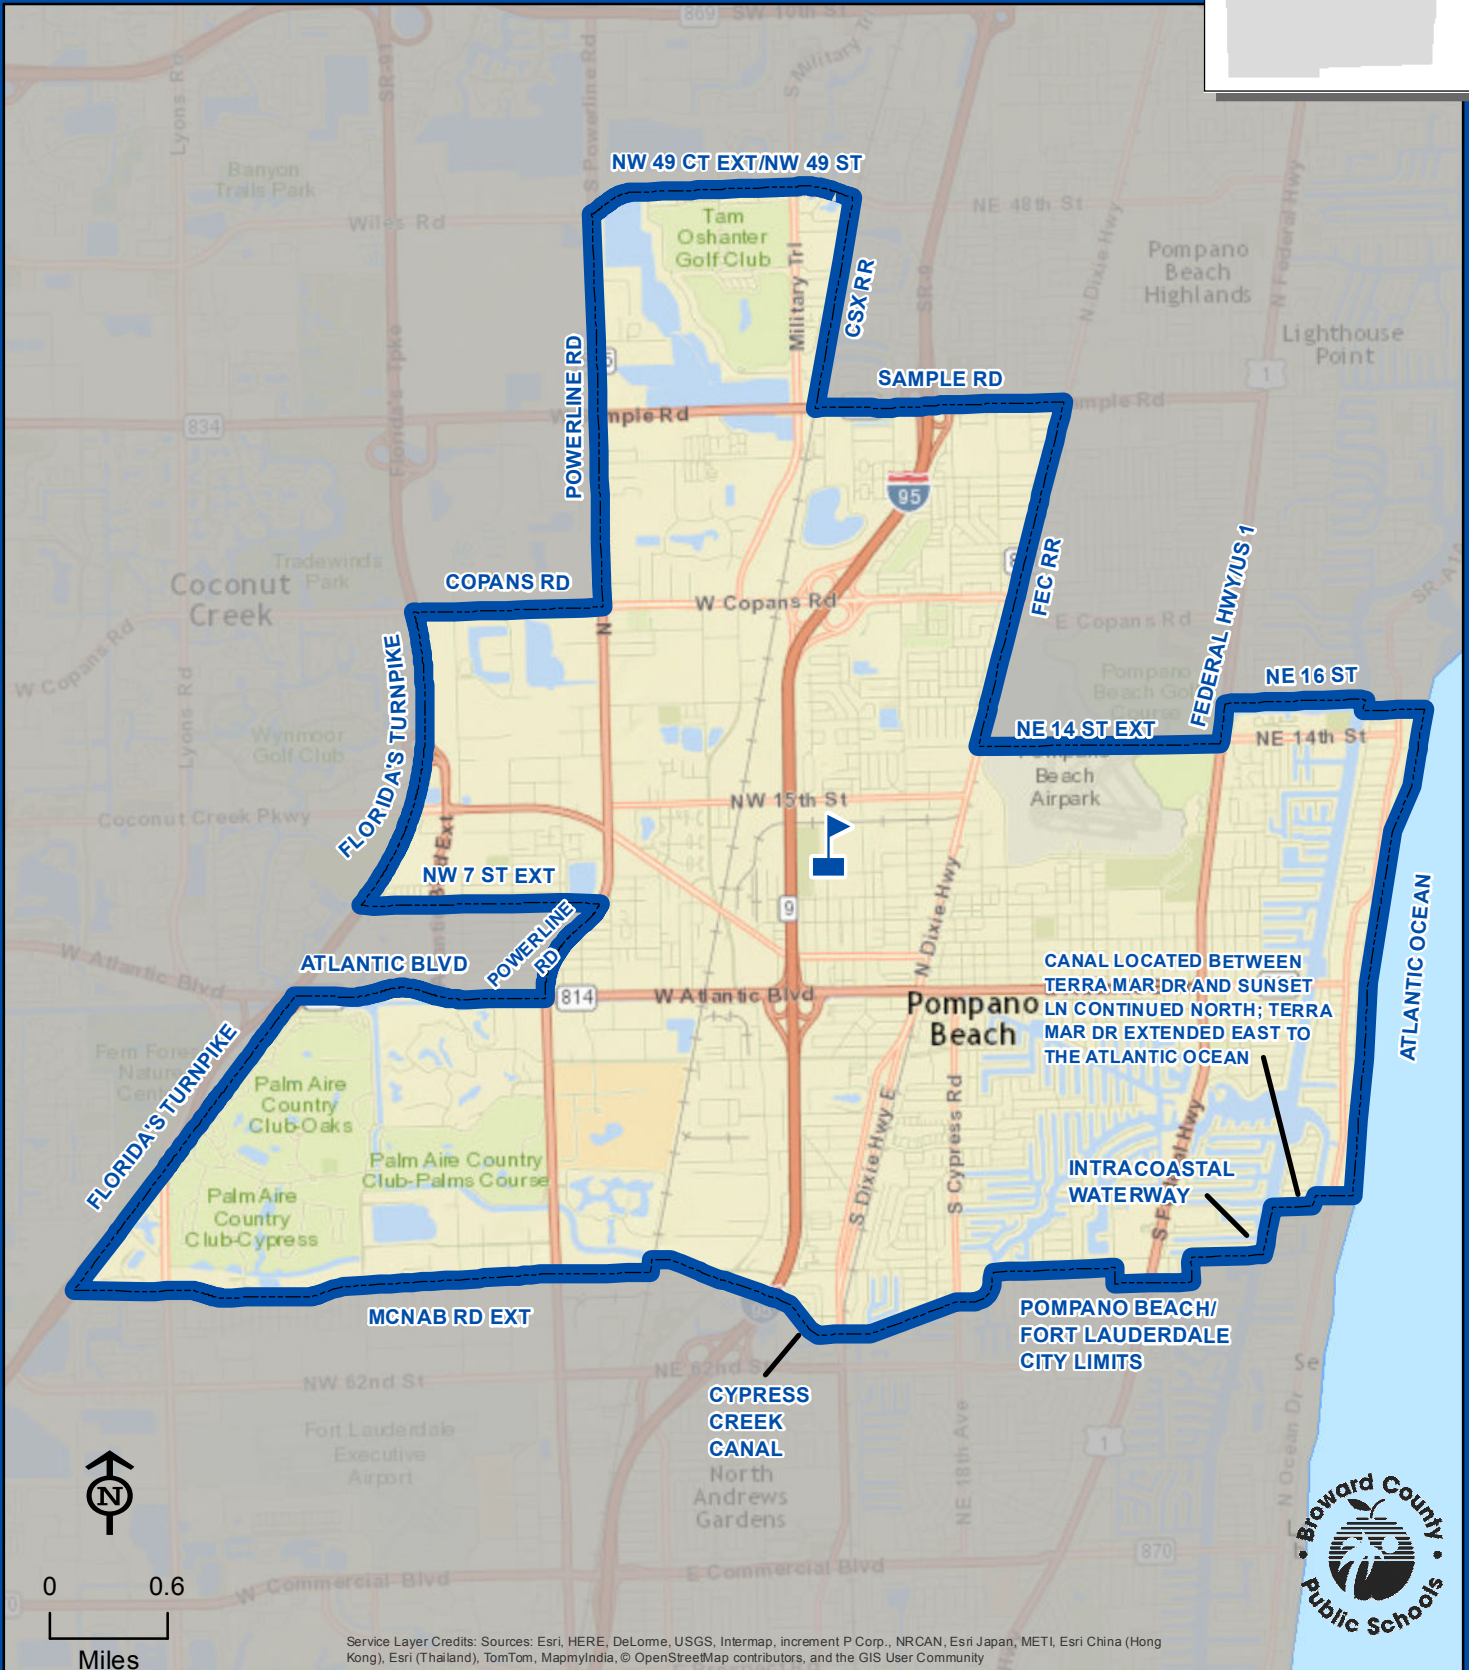

BLANCHE ELY HIGH SCHOOL

1201 NW 6 AVENUE
POMPANO BEACH, FLORIDA 33060
754-322-0950

Magnet School

ELY, BLANCHE

Service Layer Credits: Sources: Esri, HERE, DeLorme, USGS, Intermap, increment P Corp., NRCAN, Esri Japan, METI, Esri China (Hong Kong), Esri (Thailand), TomTom, MapmyIndia, © OpenStreetMap contributors, and the GIS User Community

THIS MAP IS FOR CONCEPTUAL PURPOSES ONLY AND SHOULD NOT BE USED FOR LEGAL BOUNDARY DETERMINATIONS