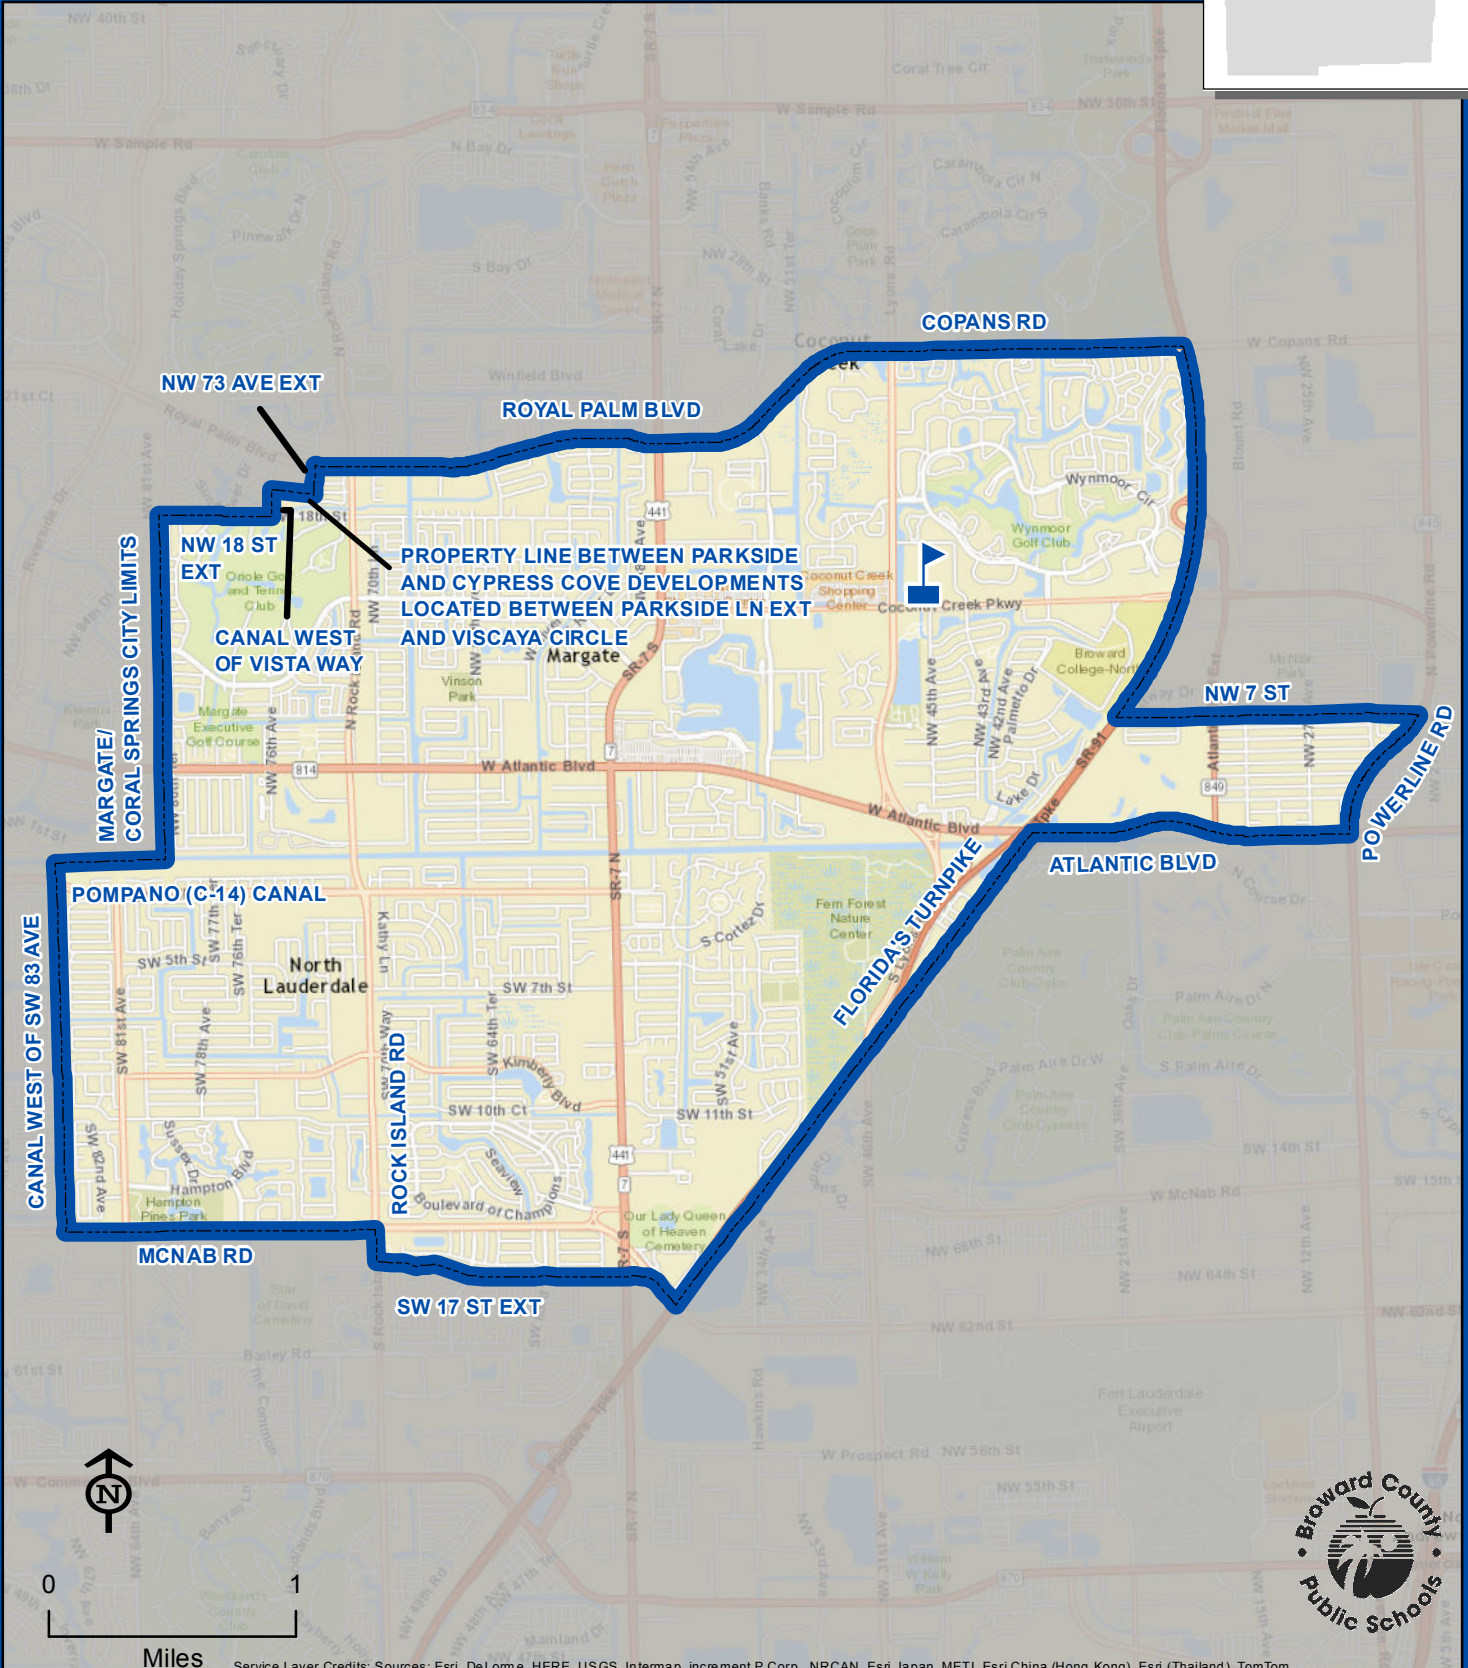

# COCONUT CREEK HIGH SCHOOL

1400 NW 44 AVENUE  
COCONUT CREEK, FLORIDA 33066  
754-322-0350

Magnet School

COCONUT CREEK

THIS MAP IS FOR CONCEPTUAL PURPOSES ONLY AND SHOULD NOT BE USED FOR LEGAL BOUNDARY DETERMINATIONS