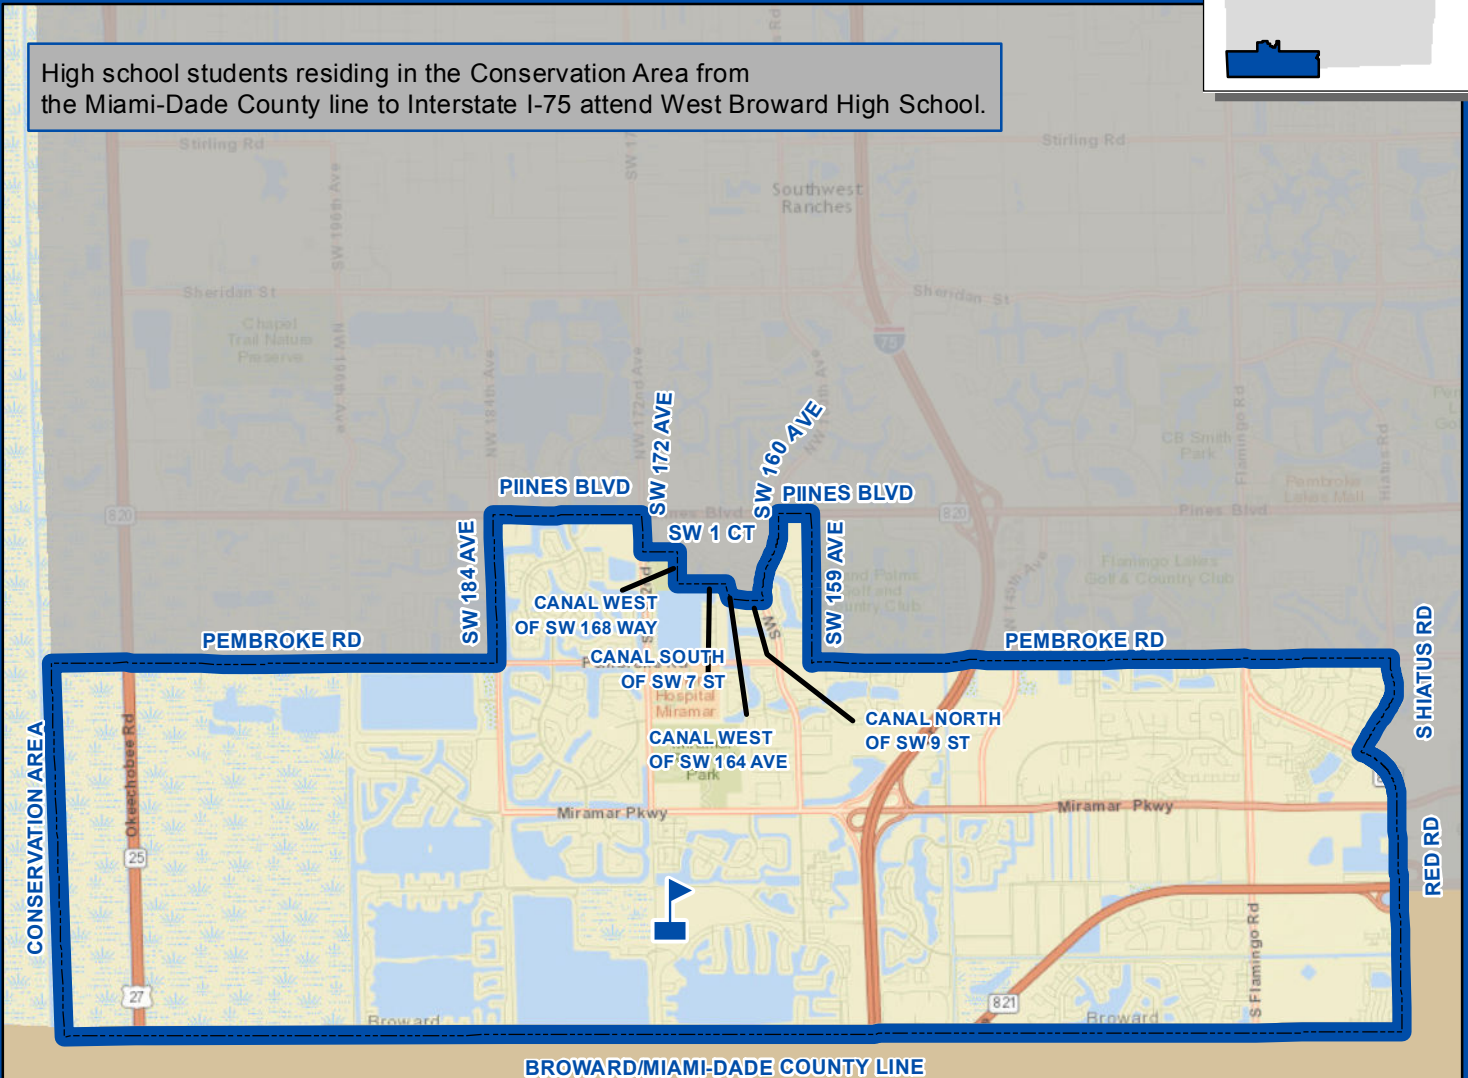

# EVERGLADES HIGH SCHOOL

17100 SW 48 COURT  
MIRAMAR, FLORIDA 33027  
754-323-0500

Innovative Programs

High school students residing in the Conservation Area from the Miami-Dade County line to Interstate I-75 attend West Broward High School.

THIS MAP IS FOR CONCEPTUAL PURPOSES ONLY AND SHOULD NOT BE USED FOR LEGAL BOUNDARY DETERMINATIONS