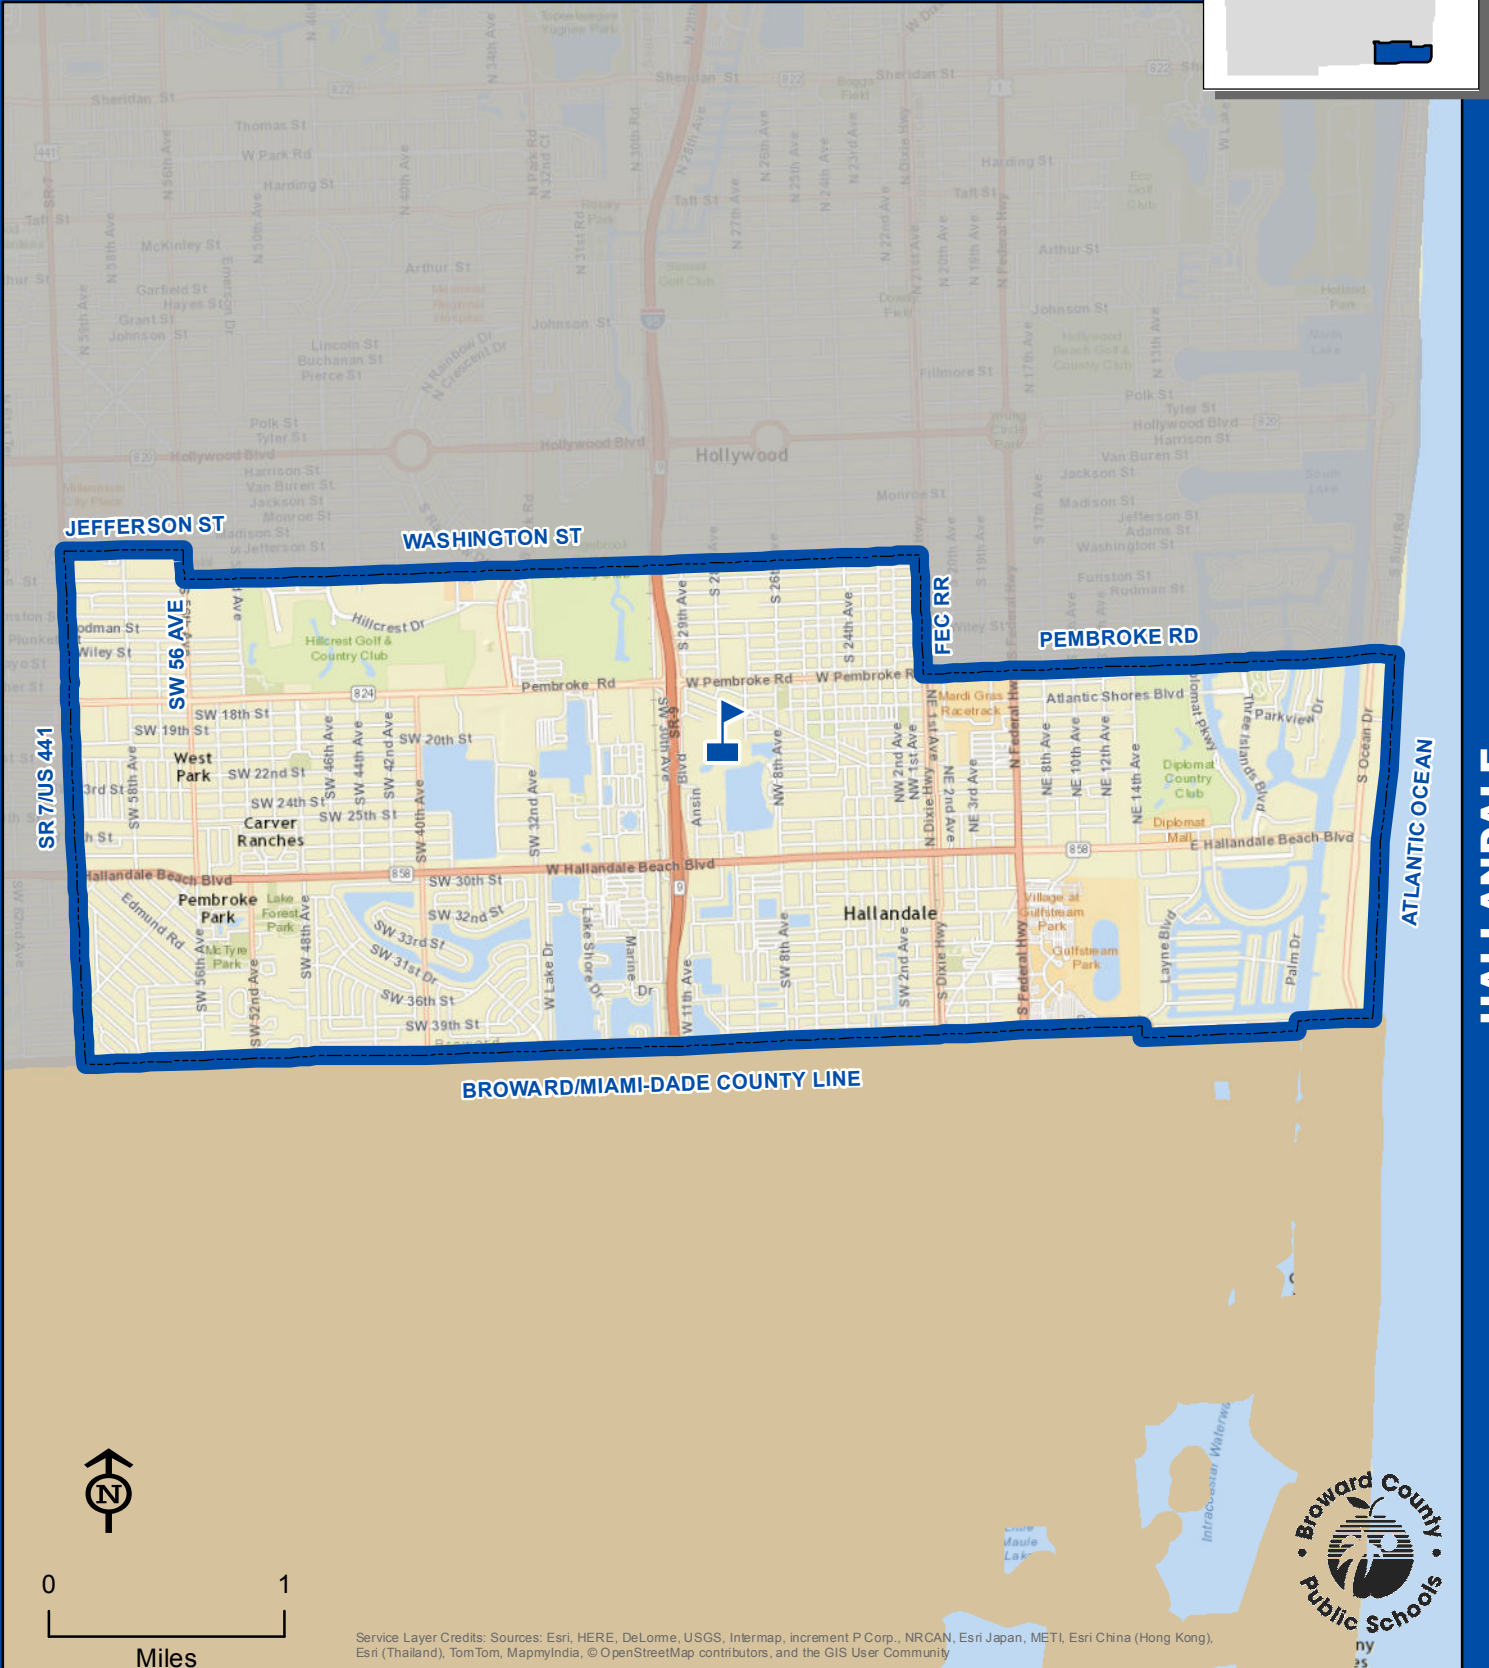

HALLANDALE HIGH SCHOOL

720 NW 9 AVENUE
HALLANDALE BEACH, FLORIDA 33009
754-323-0900

Innovative Program
Magnet School

THIS MAP IS FOR CONCEPTUAL PURPOSES ONLY AND SHOULD NOT BE USED FOR LEGAL BOUNDARY DETERMINATIONS