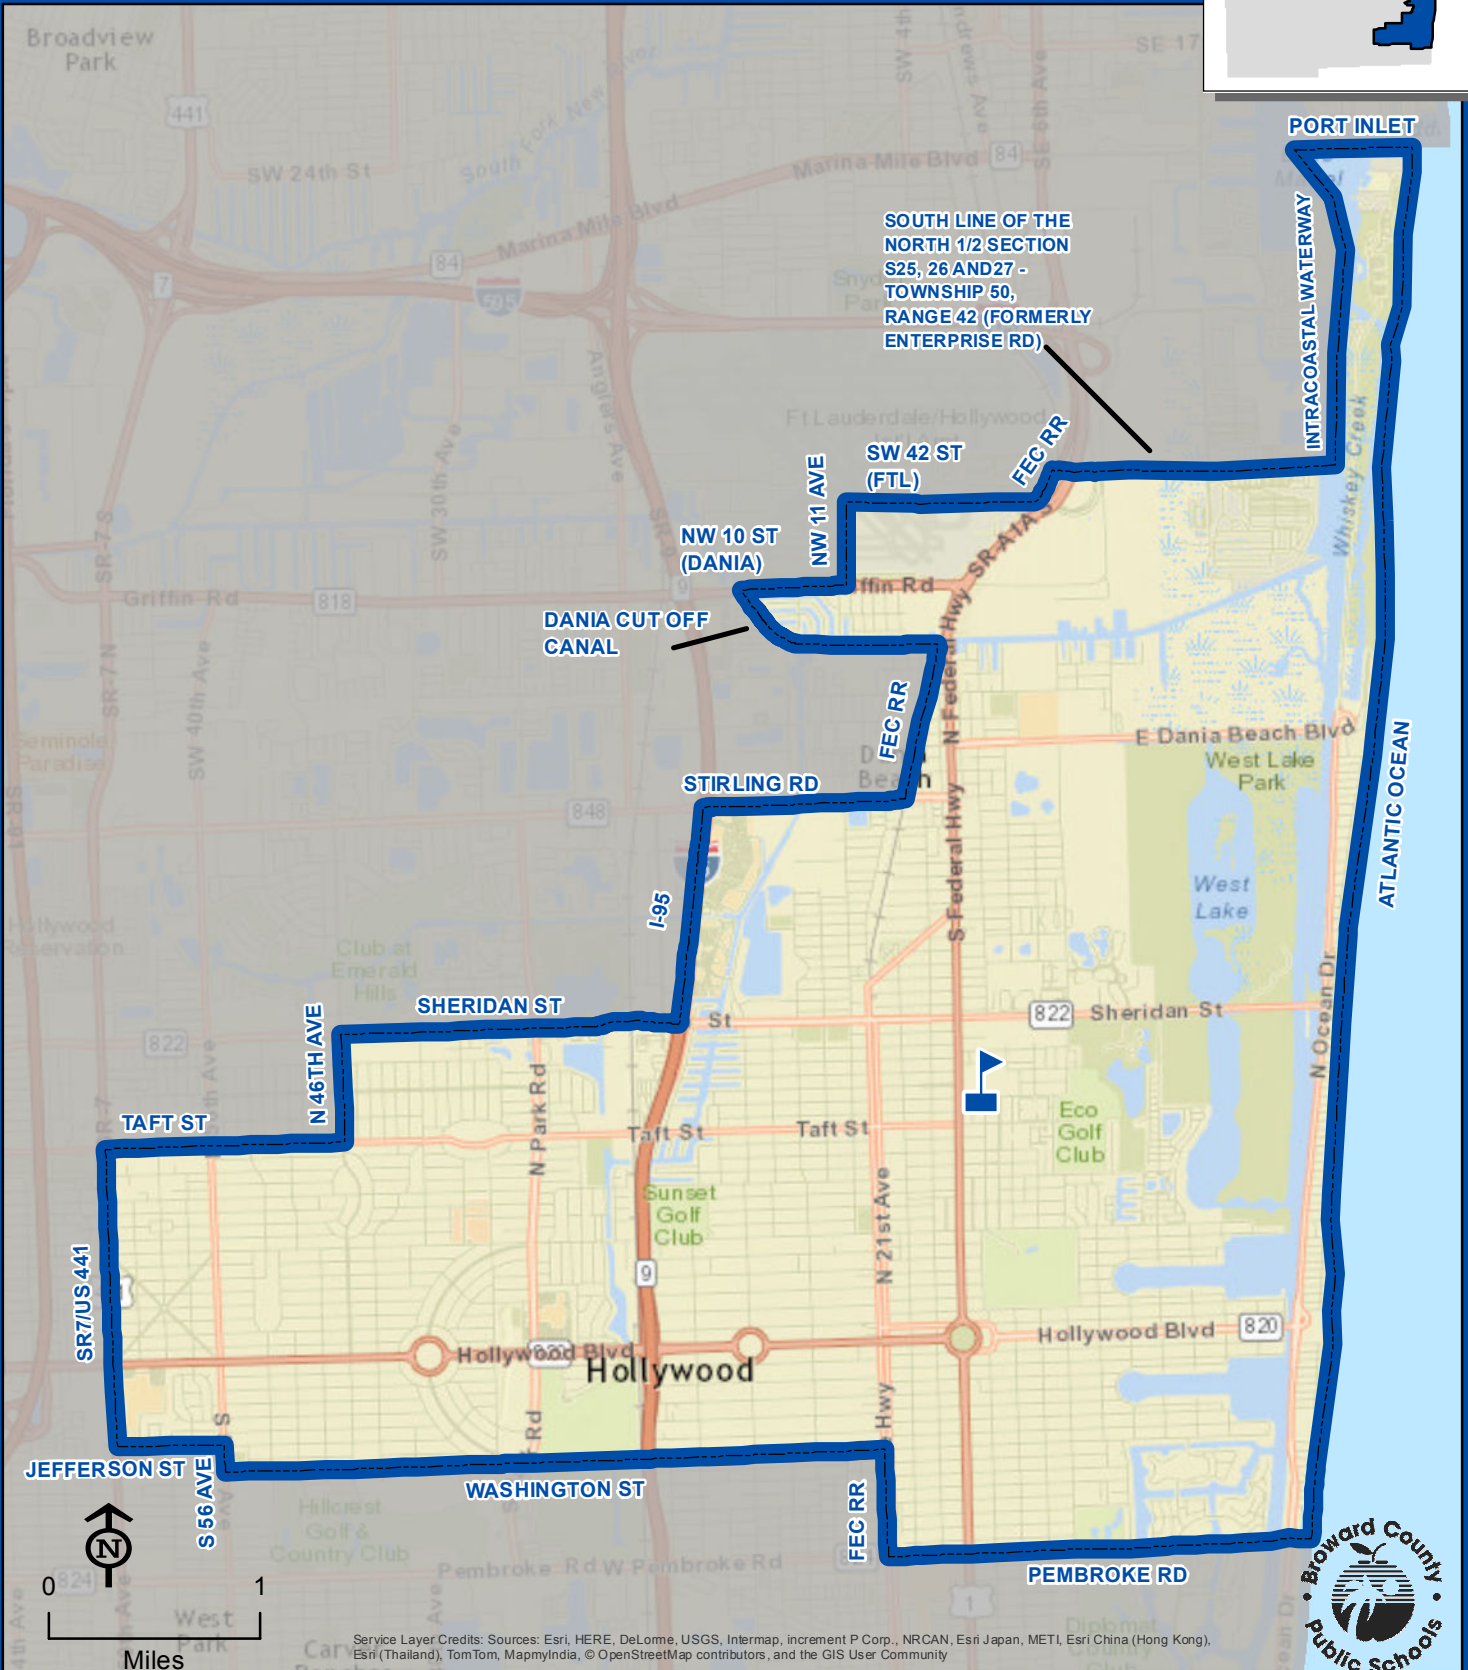

SOUTH BROWARD HIGH SCHOOL

1901 N FEDERAL HIGHWAY
HOLLYWOOD, FLORIDA 33020
754-323-1800

Innovative Program
Magnet School

SOUTH BROWARD

Service Layer Credits: Sources: Esri, HERE, DeLorme, USGS, Intermap, increment P Corp., NRCAN, Esri Japan, METI, Esri China (Hong Kong), Esri (Thailand), TomTom, MapmyIndia, © OpenStreetMap contributors, and the GIS User Community

THIS MAP IS FOR CONCEPTUAL PURPOSES ONLY AND SHOULD NOT BE USED FOR LEGAL BOUNDARY DETERMINATIONS