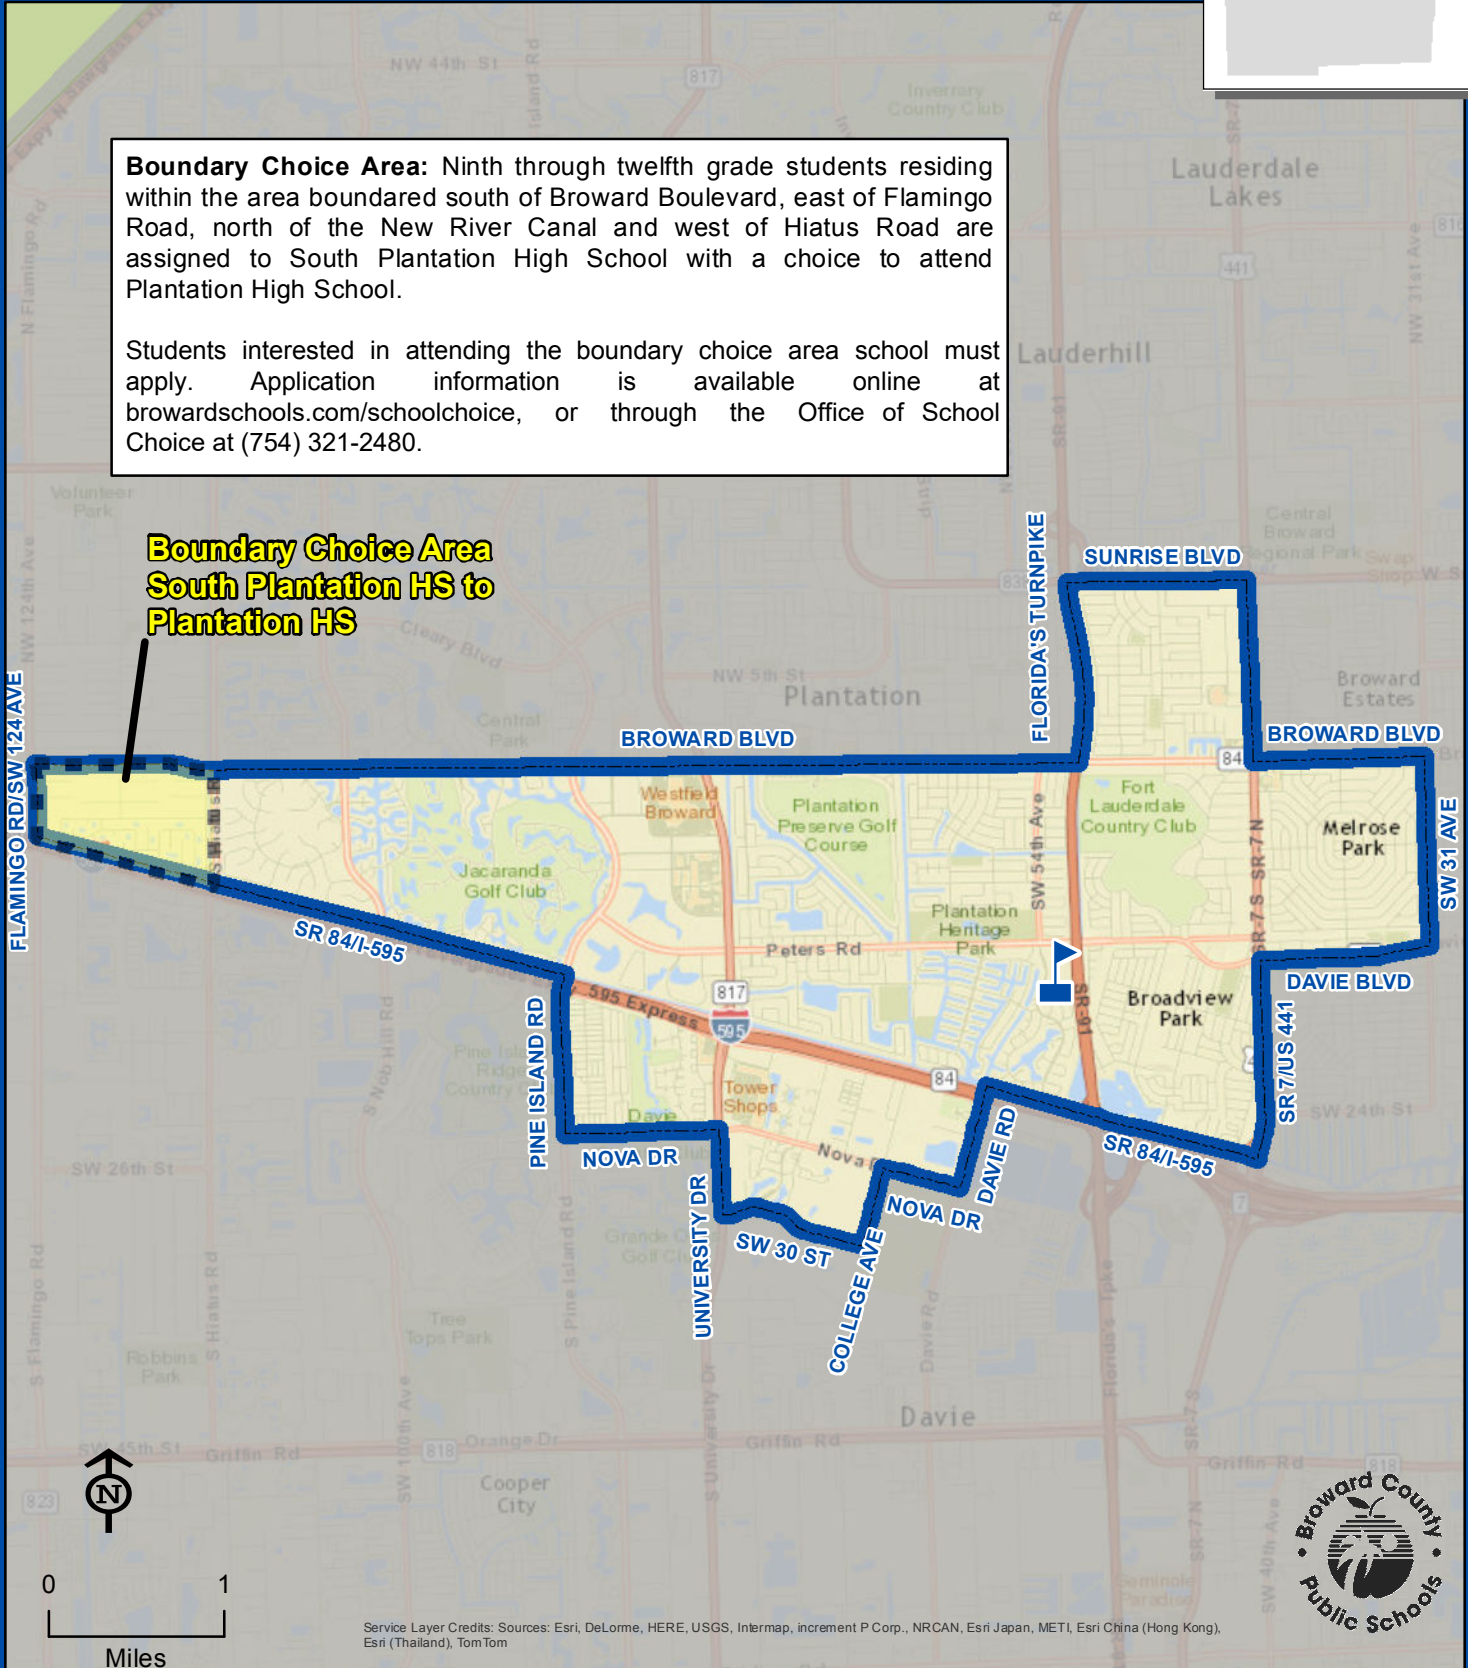

SOUTH PLANTATION HIGH SCHOOL

1300 PALADIN WAY
PLANTATION, FLORIDA 33317
754-323-1950

Boundary Choice Area
Magnet School

Boundary Choice Area: Ninth through twelfth grade students residing within the area bounded south of Broward Boulevard, east of Flamingo Road, north of the New River Canal and west of Hiatus Road are assigned to South Plantation High School with a choice to attend Plantation High School.

Students interested in attending the boundary choice area school must apply. Application information is available online at browardschools.com/schoolchoice, or through the Office of School Choice at (754) 321-2480.

Boundary Choice Area
South Plantation HS to
Plantation HS

SOUTH PLANTATION

Service Layer Credits: Sources: Esri, DeLorme, HERE, USGS, Intermap, increment P Corp., NRCAN, Esri Japan, METI, Esri China (Hong Kong), Esri (Thailand), TomTom

THIS MAP IS FOR CONCEPTUAL PURPOSES ONLY AND SHOULD NOT BE USED FOR LEGAL BOUNDARY DETERMINATIONS