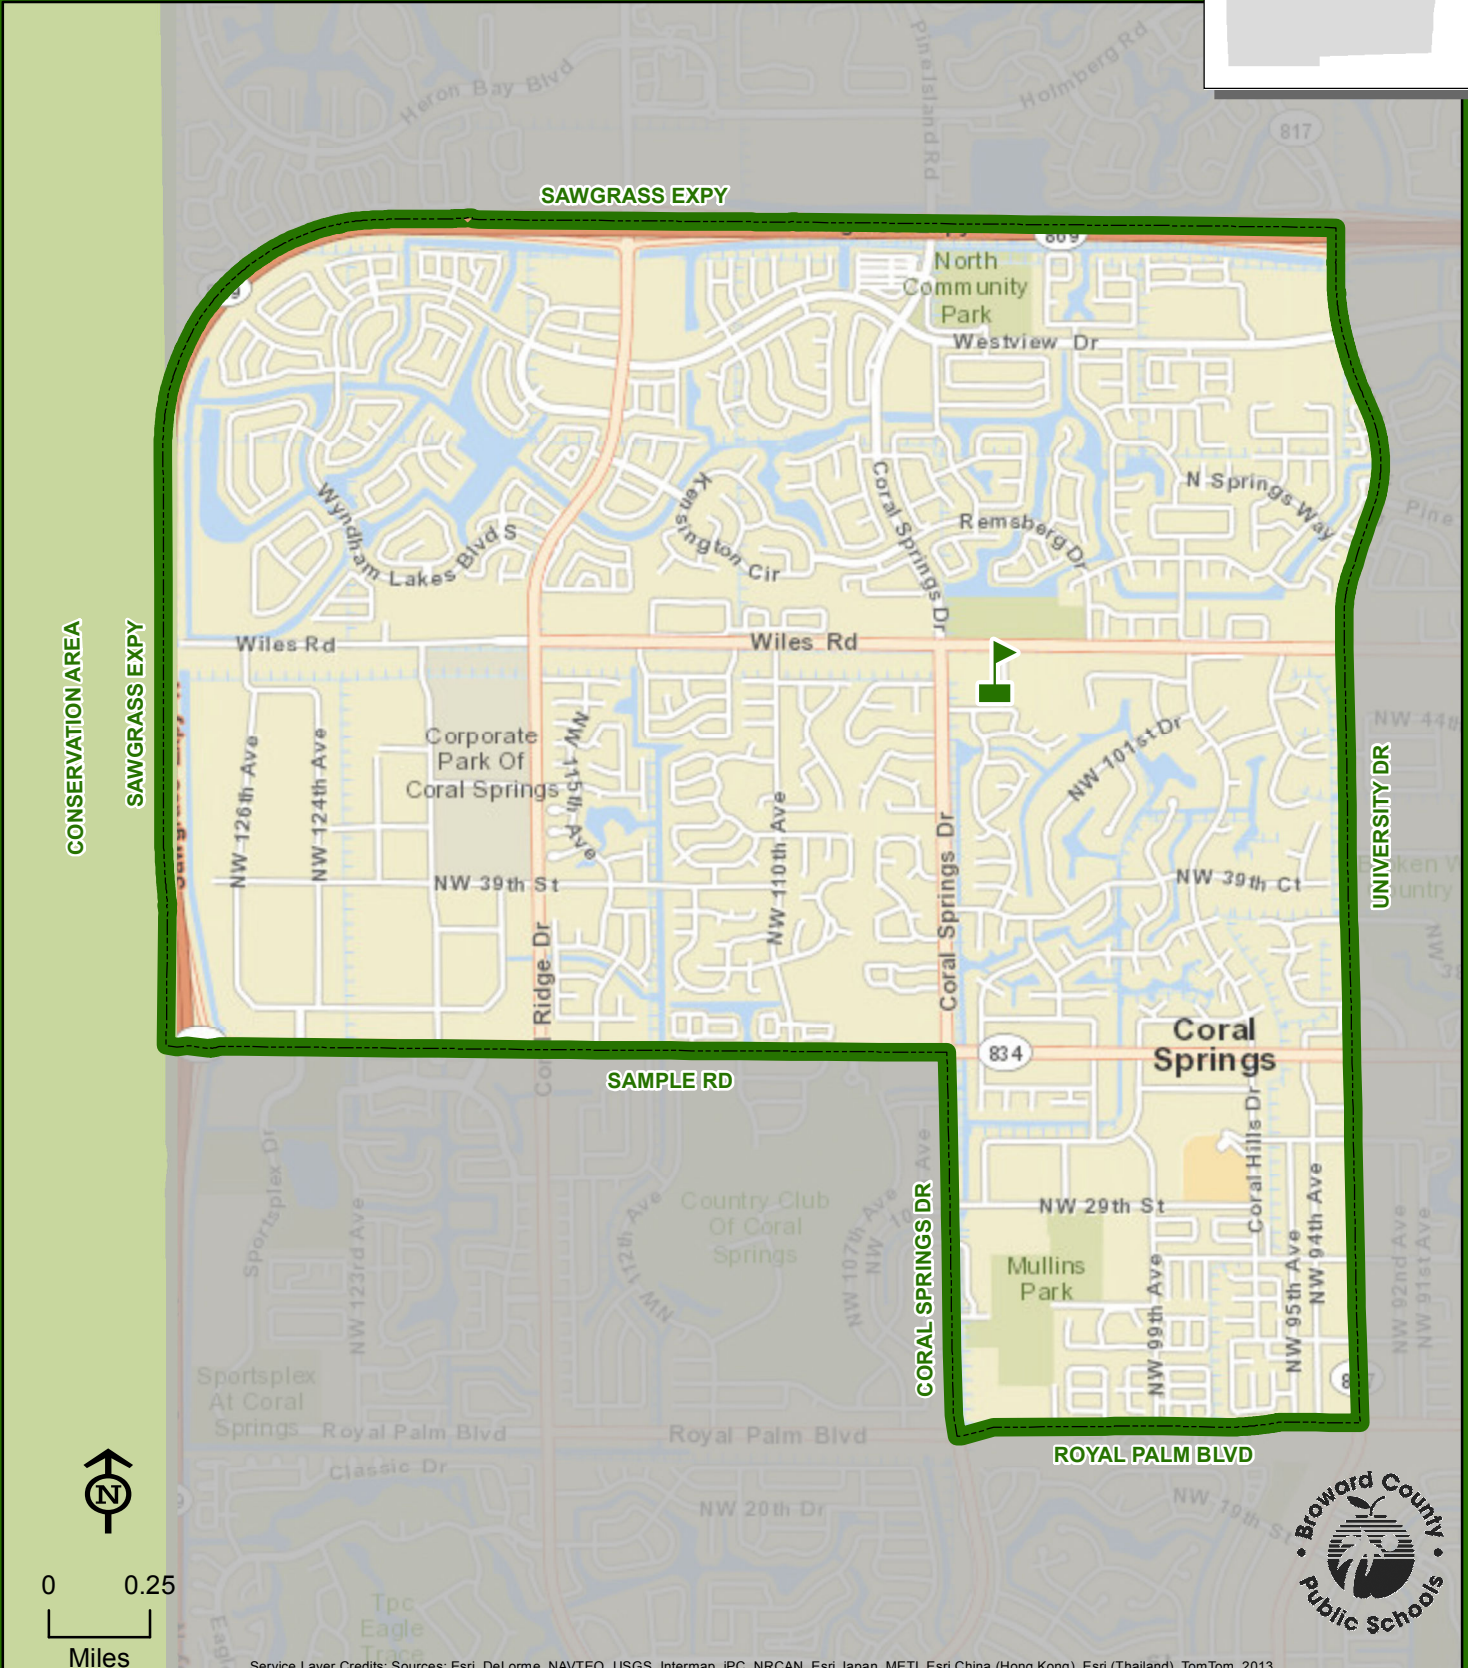

CORAL SPRINGS MIDDLE SCHOOL

10300 W WILES ROAD
CORAL SPRINGS, FLORIDA 33076
754-322-3000

Service Layer Credits: Sources: Esri, DeLorme, NAVTEQ, USGS, Intermap, IPC, NRCAN, Esri Japan, METI, Esri China (Hong Kong), Esri (Thailand), TomTom, 2013

THIS MAP IS FOR CONCEPTUAL PURPOSES ONLY AND SHOULD NOT BE USED FOR LEGAL BOUNDARY DETERMINATIONS