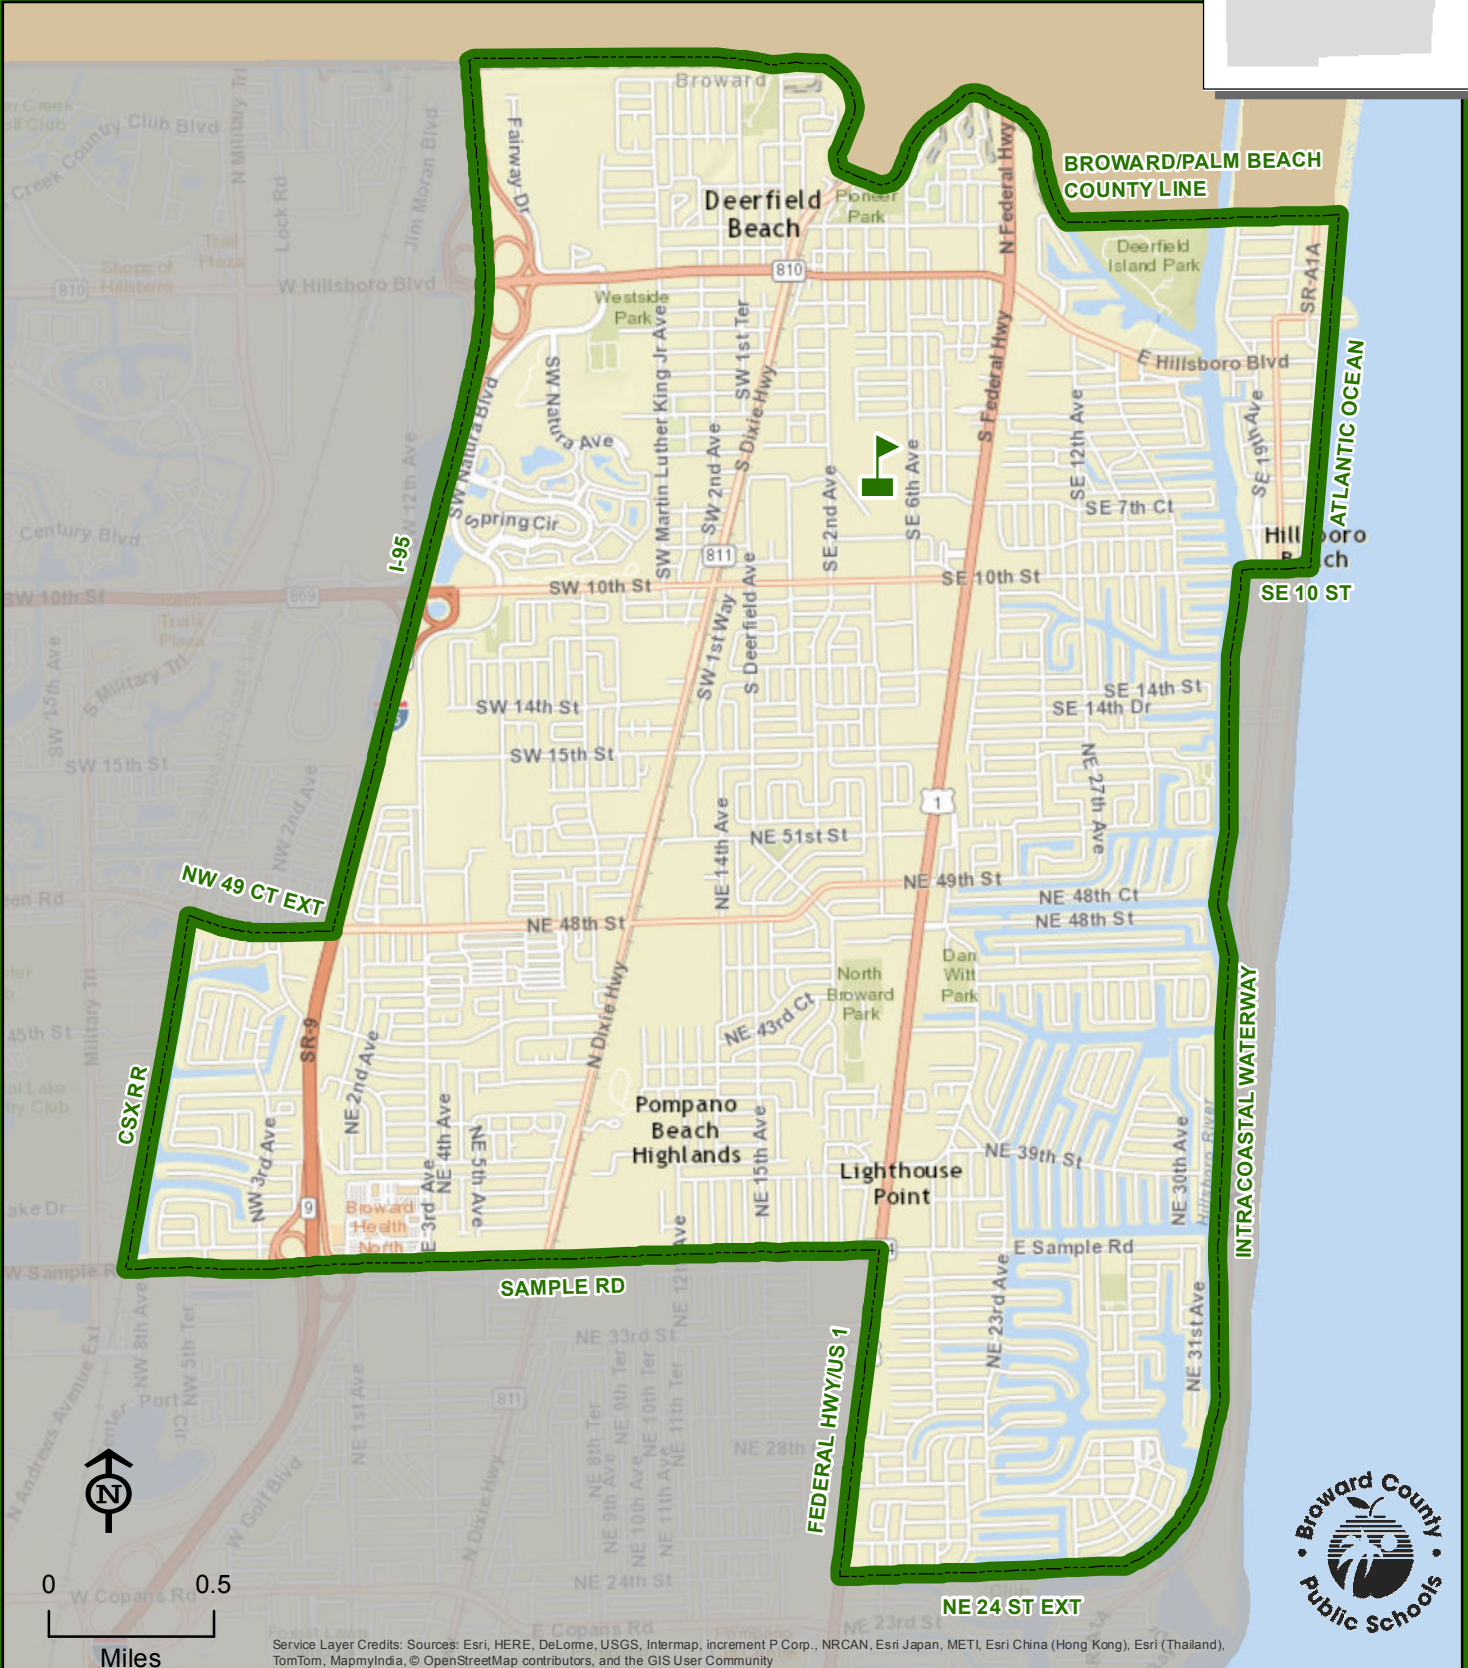

DEERFIELD BEACH MIDDLE SCHOOL

701 SE 6 AVENUE
DEERFIELD BEACH, FLORIDA 33441
754-322-3300

Magnet School

Service Layer Credits: Sources: Esri, HERE, DeLorme, USGS, Intermap, increment P Corp., NRCAN, Esri Japan, METI, Esri China (Hong Kong), Esri (Thailand), TomTom, MapmyIndia, © OpenStreetMap contributors, and the GIS User Community

THIS MAP IS FOR CONCEPTUAL PURPOSES ONLY AND SHOULD NOT BE USED FOR LEGAL BOUNDARY DETERMINATIONS