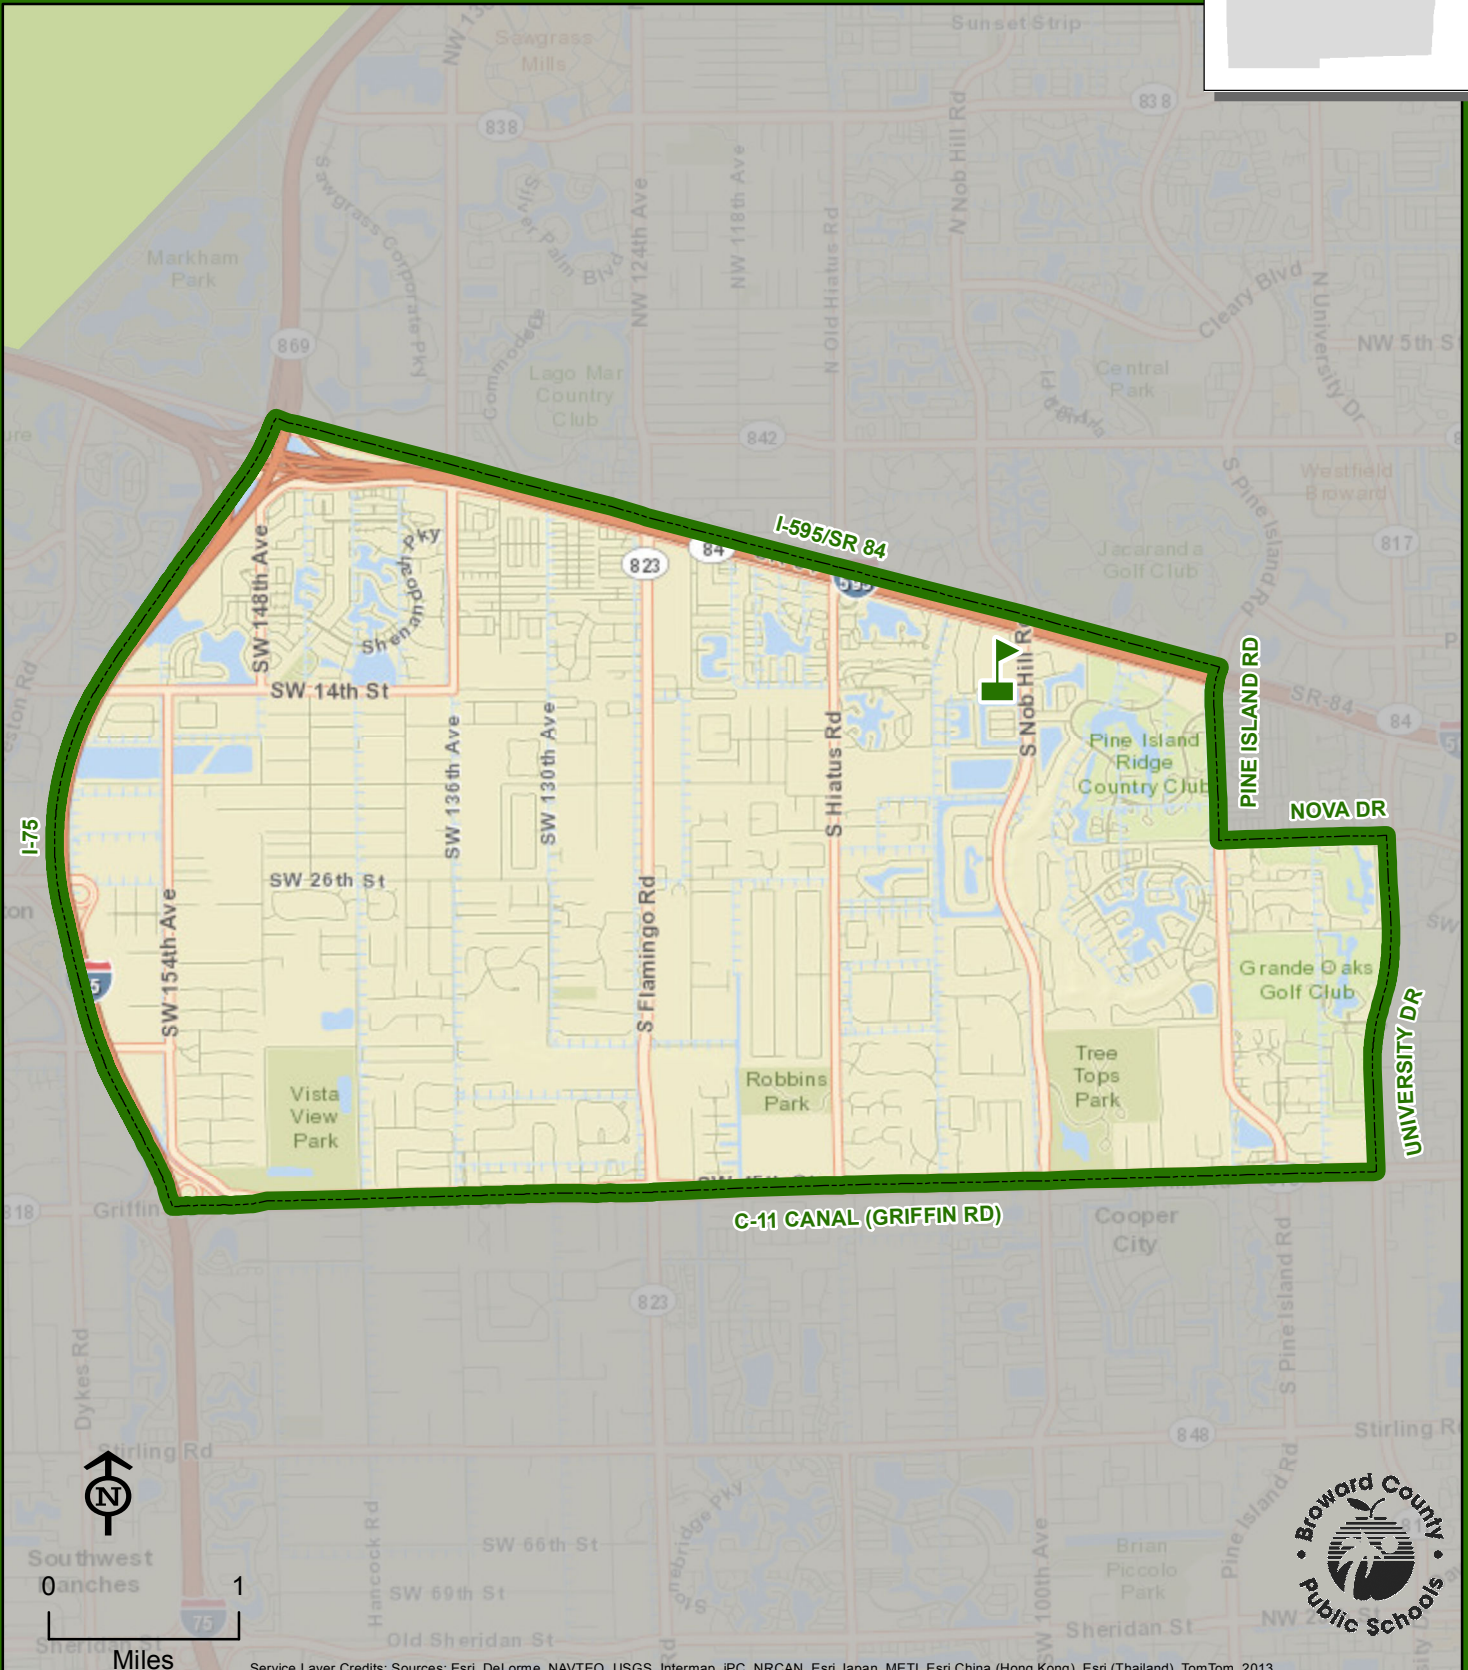

INDIAN RIDGE MIDDLE SCHOOL

1355 NOB HILL ROAD
DAVIE, FLORIDA 33324
754-323-3300

INDIAN RIDGE

Service Layer Credits: Sources: Esri, DeLorme, NAVTEQ, USGS, Intermap, IPC, NRCAN, Esri Japan, METI, Esri China (Hong Kong), Esri (Thailand), TomTom, 2013

THIS MAP IS FOR CONCEPTUAL PURPOSES ONLY AND SHOULD NOT BE USED FOR LEGAL BOUNDARY DETERMINATIONS