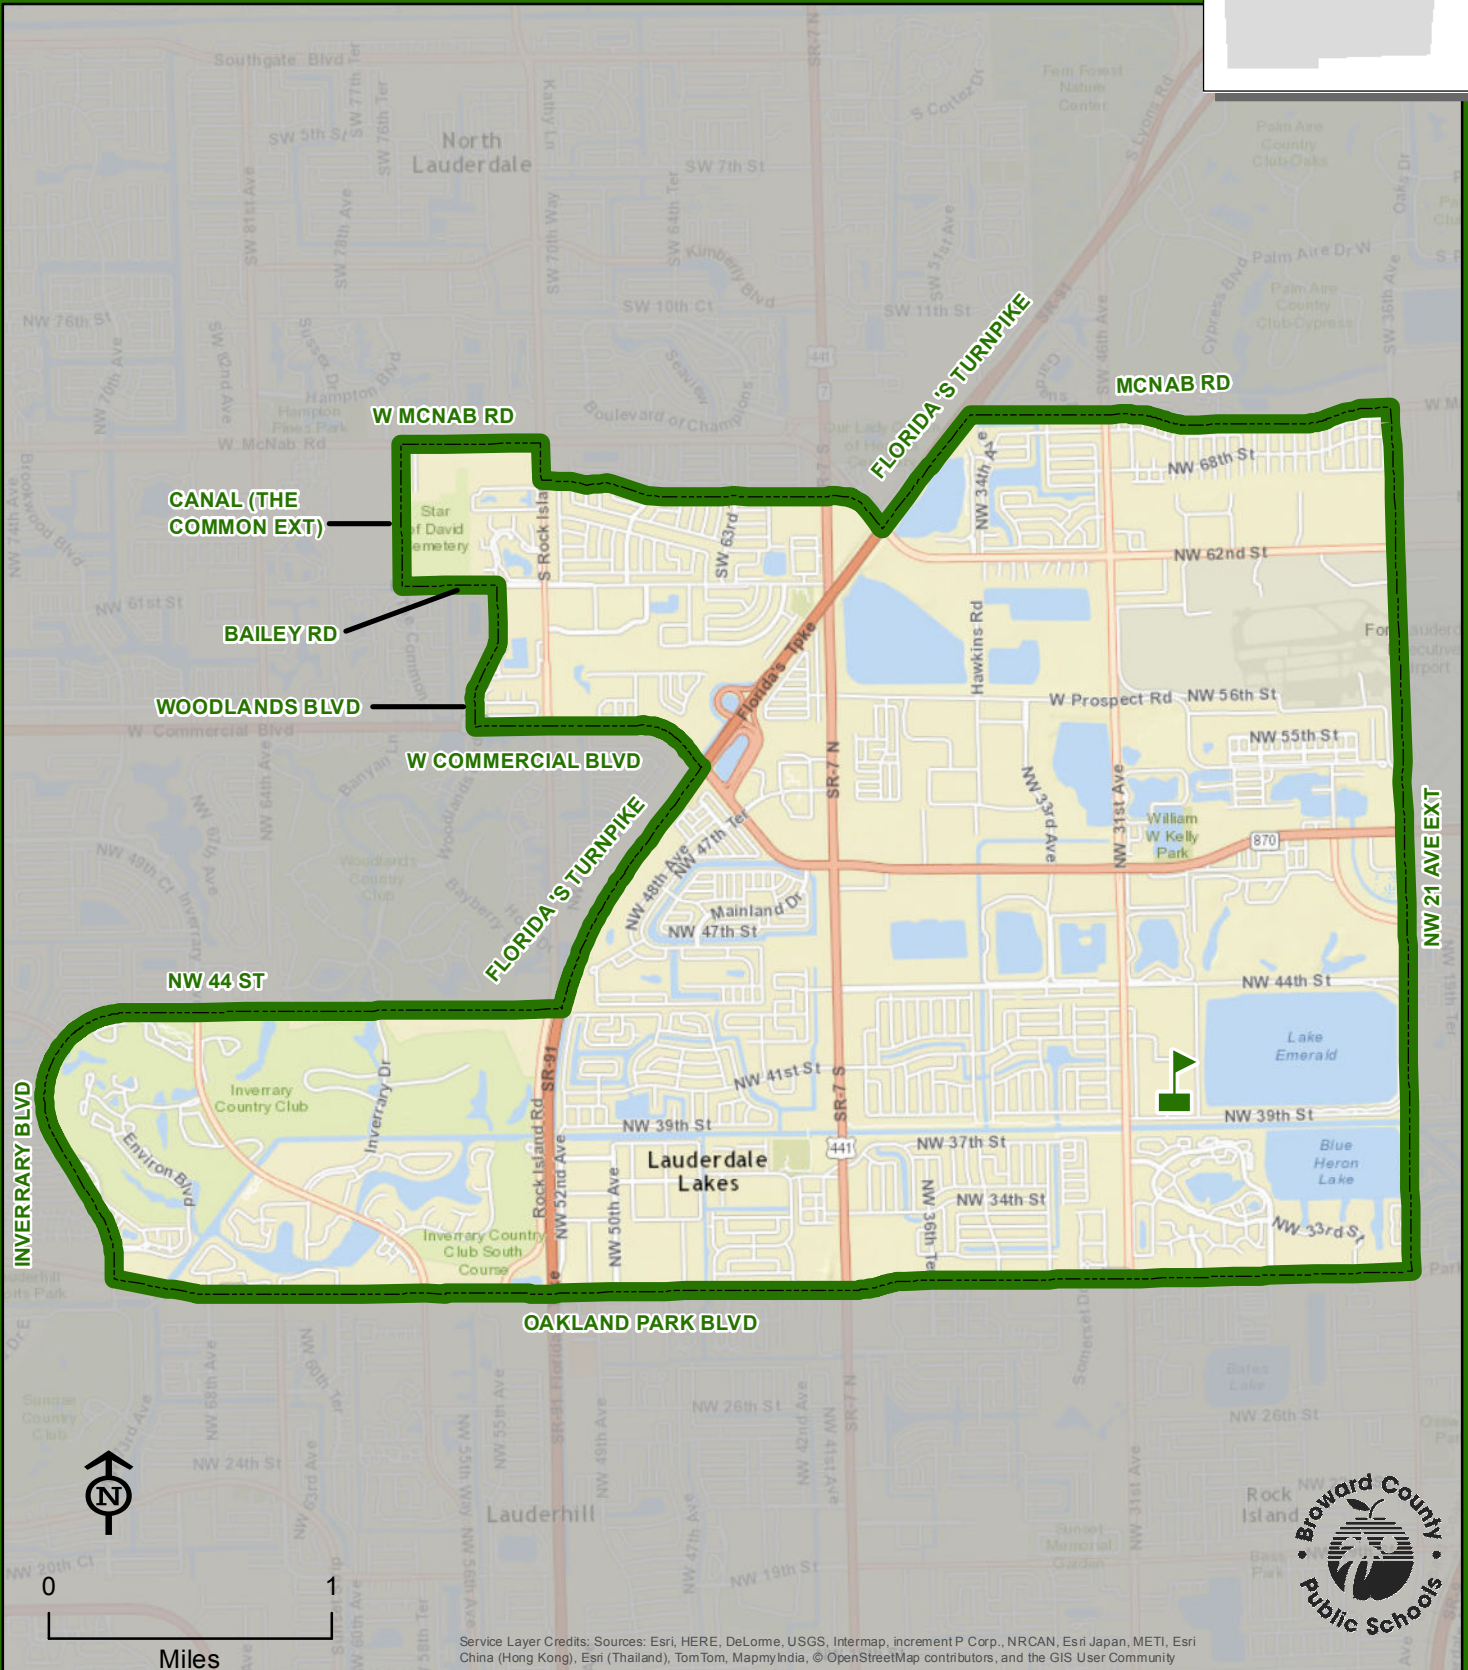

# LAUDERDALE LAKES MIDDLE SCHOOL

3911 NW 30 AVENUE  
 LAUDERDALE LAKES, FLORIDA 33309  
 754-322-3500

Innovative Program  
 Magnet School

LAUDERDALE LAKES

NW 21 AVE EXT

Service Layer Credits: Sources: Esri, HERE, DeLorme, USGS, Intermap, incrementP Corp., NRCAN, Esri Japan, METI, Esri China (Hong Kong), Esri (Thailand), TomTom, MapmyIndia, © OpenStreetMap contributors, and the GIS User Community

THIS MAP IS FOR CONCEPTUAL PURPOSES ONLY AND SHOULD NOT BE USED FOR LEGAL BOUNDARY DETERMINATIONS