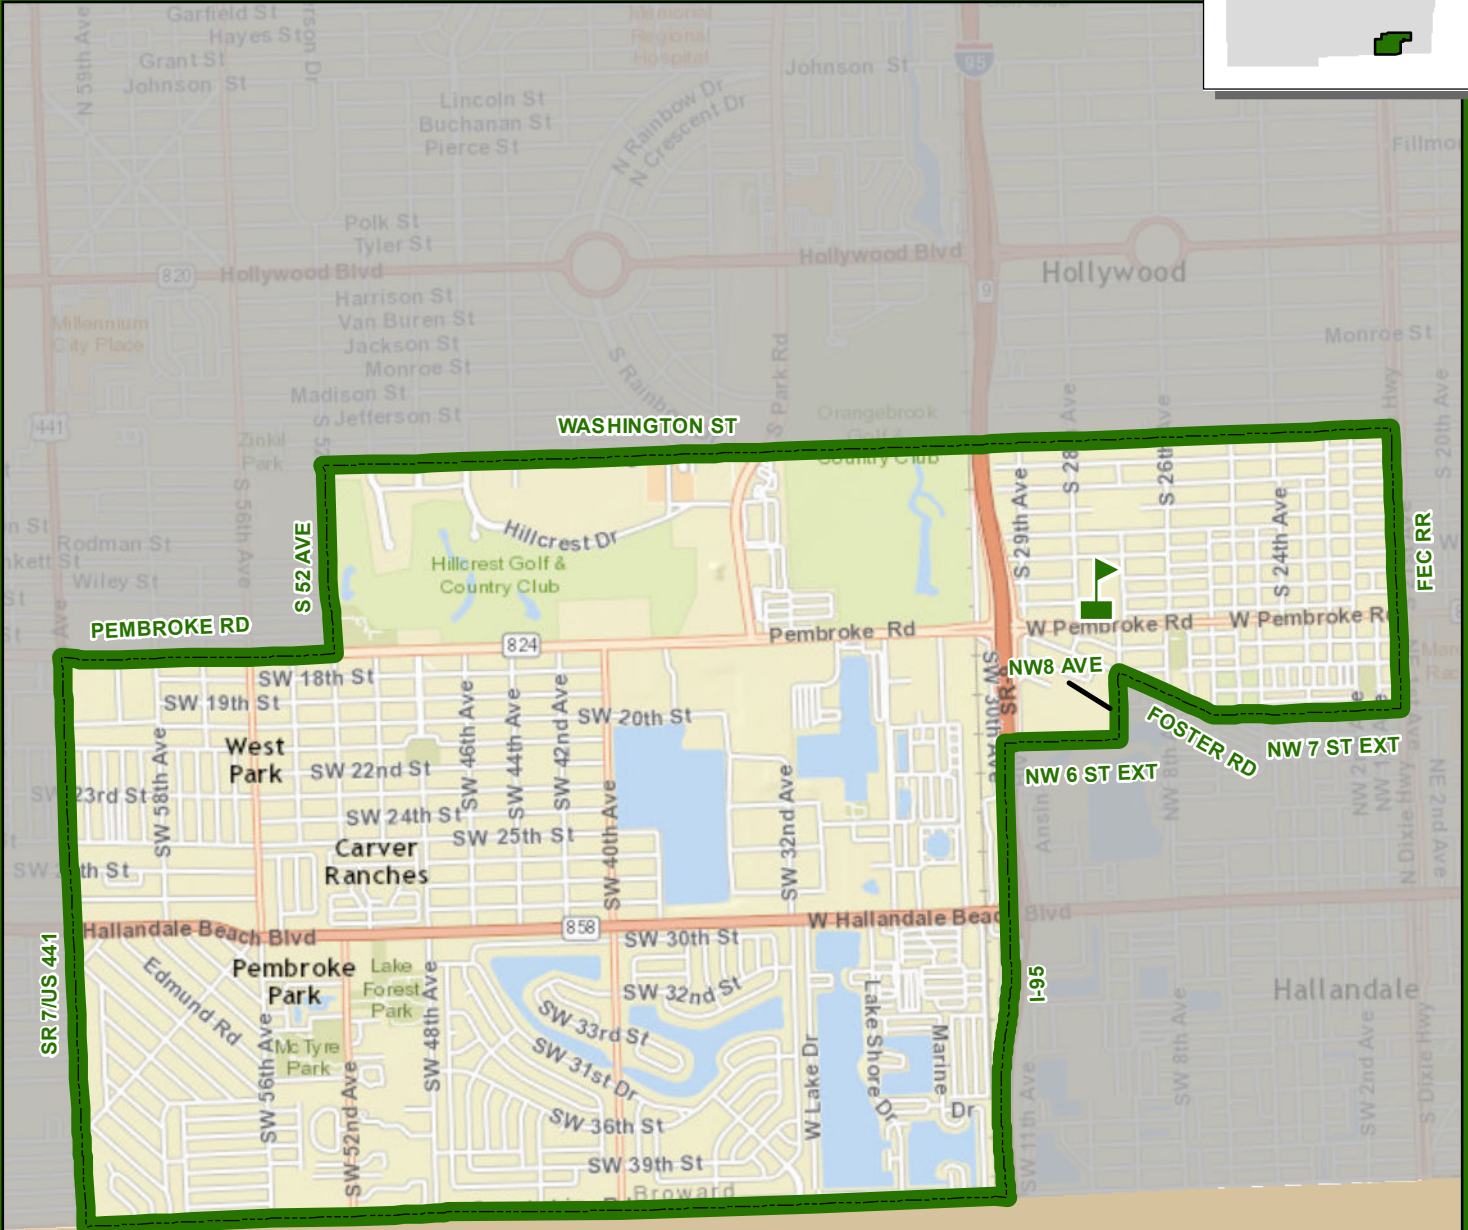

McNICOL MIDDLE SCHOOL

1602 S 27 AVENUE
HOLLYWOOD, FLORIDA 33020
754-323-3400

Innovative Program
Magnet School

BROWARD/MIAMI-DADE COUNTY LINE

Service Layer Credits: Sources: Esri, HERE, DeLorme, USGS, Intermap, increment P Corp., NRCAN, Esri Japan, METI, Esri China (Hong Kong), Esri (Thailand), TomTom, MapmyIndia, © OpenStreetMap contributors, and the GIS User Community

McNICOL

THIS MAP IS FOR CONCEPTUAL PURPOSES ONLY AND SHOULD NOT BE USED FOR LEGAL BOUNDARY DETERMINATIONS