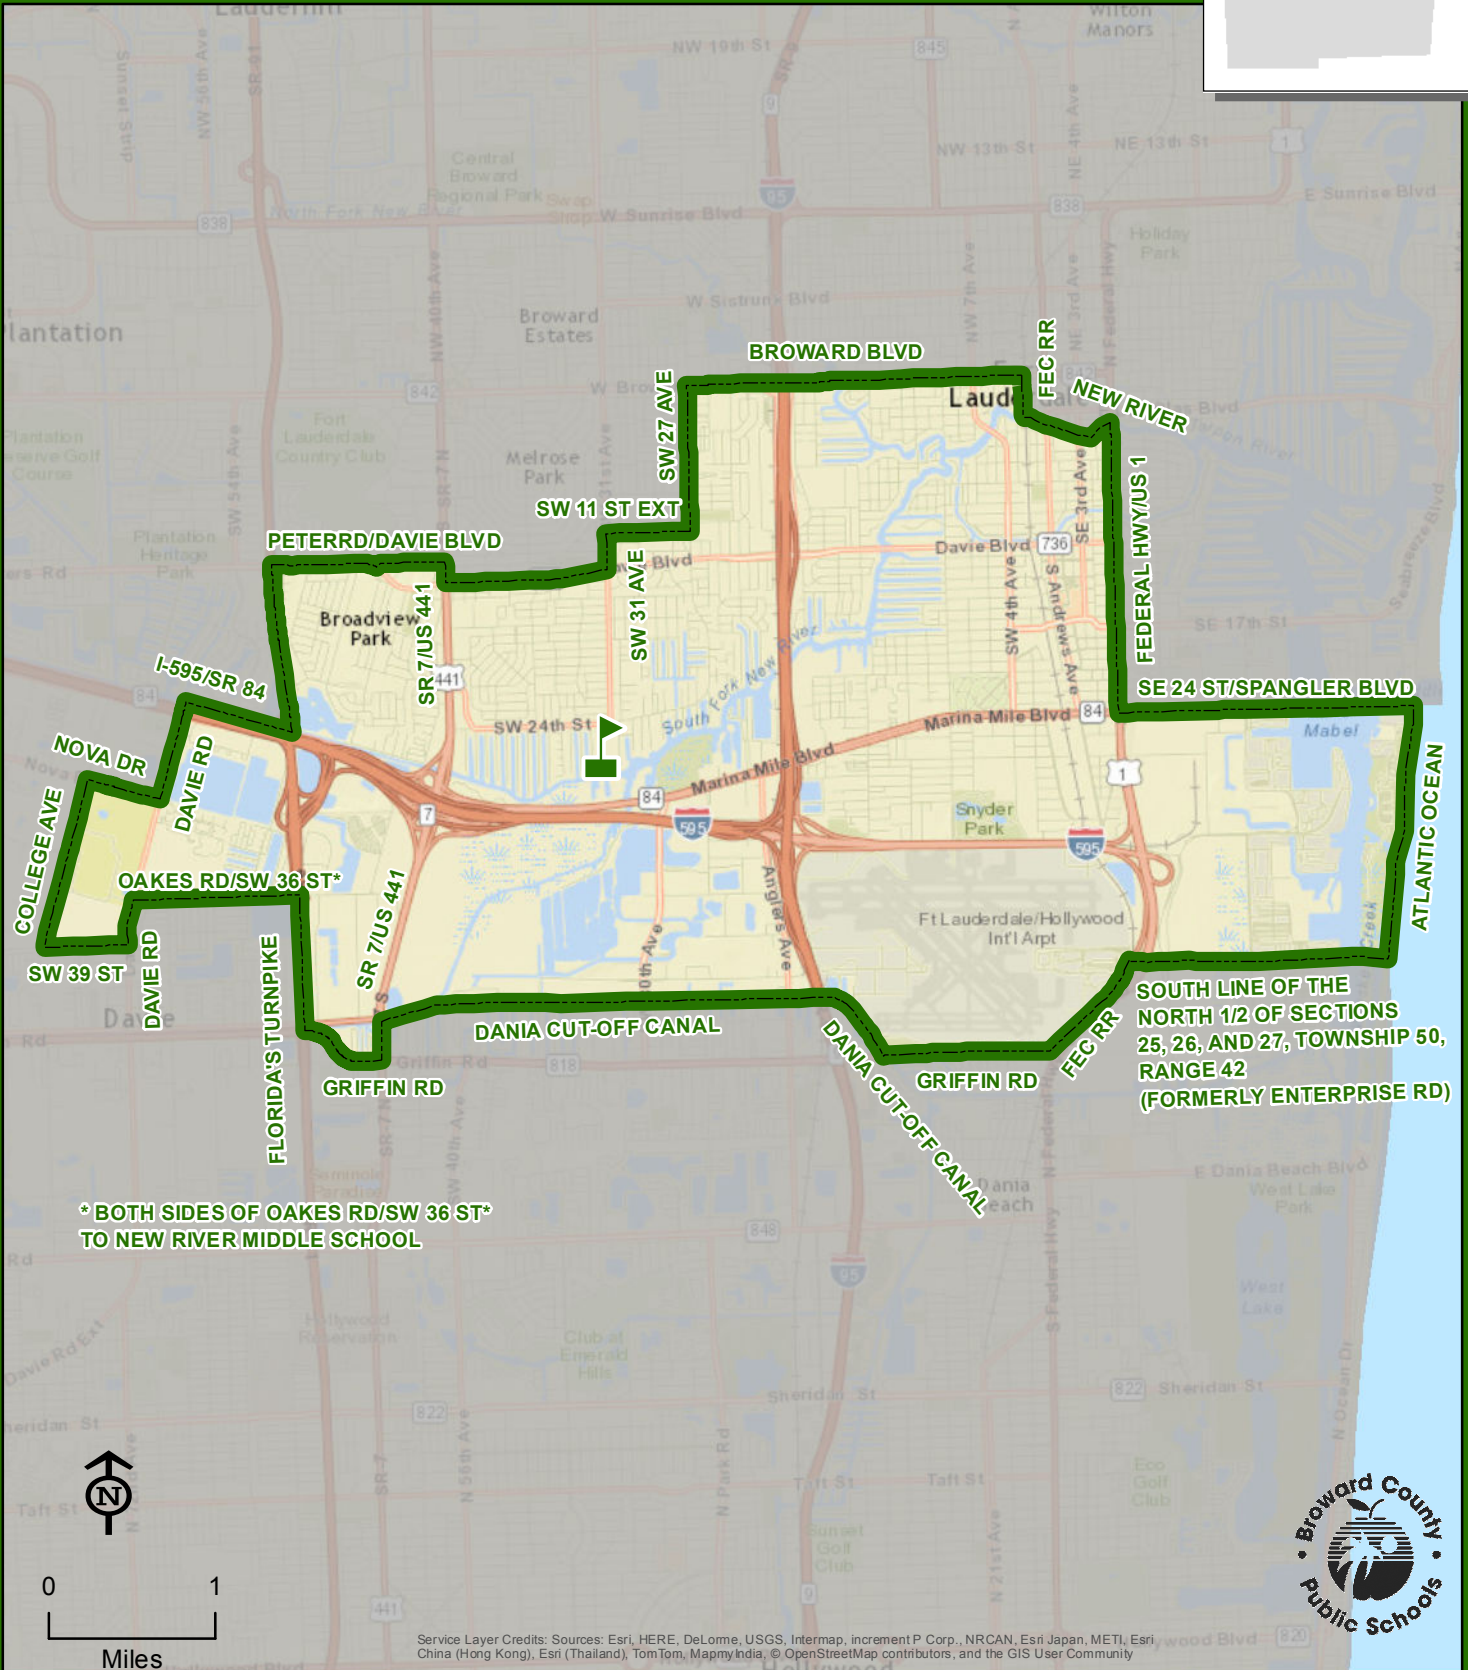

NEW RIVER MIDDLE SCHOOL

3100 RIVERLAND ROAD
 FORT LAUDERDALE, FLORIDA 33312
 754-323-3600

Magnet School

SOUTH LINE OF THE
 NORTH 1/2 OF SECTIONS
 25, 26, AND 27, TOWNSHIP 50,
 RANGE 42
 (FORMERLY ENTERPRISE RD)

* BOTH SIDES OF OAKES RD/SW 36 ST*
 TO NEW RIVER MIDDLE SCHOOL

Service Layer Credits: Sources: Esri, HERE, DeLorme, USGS, Intermap, increment P Corp., NRCAN, Esri Japan, METI, Esri China (Hong Kong), Esri (Thailand), TomTom, MapnyIndia, © OpenStreetMap contributors, and the GIS User Community

THIS MAP IS FOR CONCEPTUAL PURPOSES ONLY AND SHOULD NOT BE USED FOR LEGAL BOUNDARY DETERMINATIONS