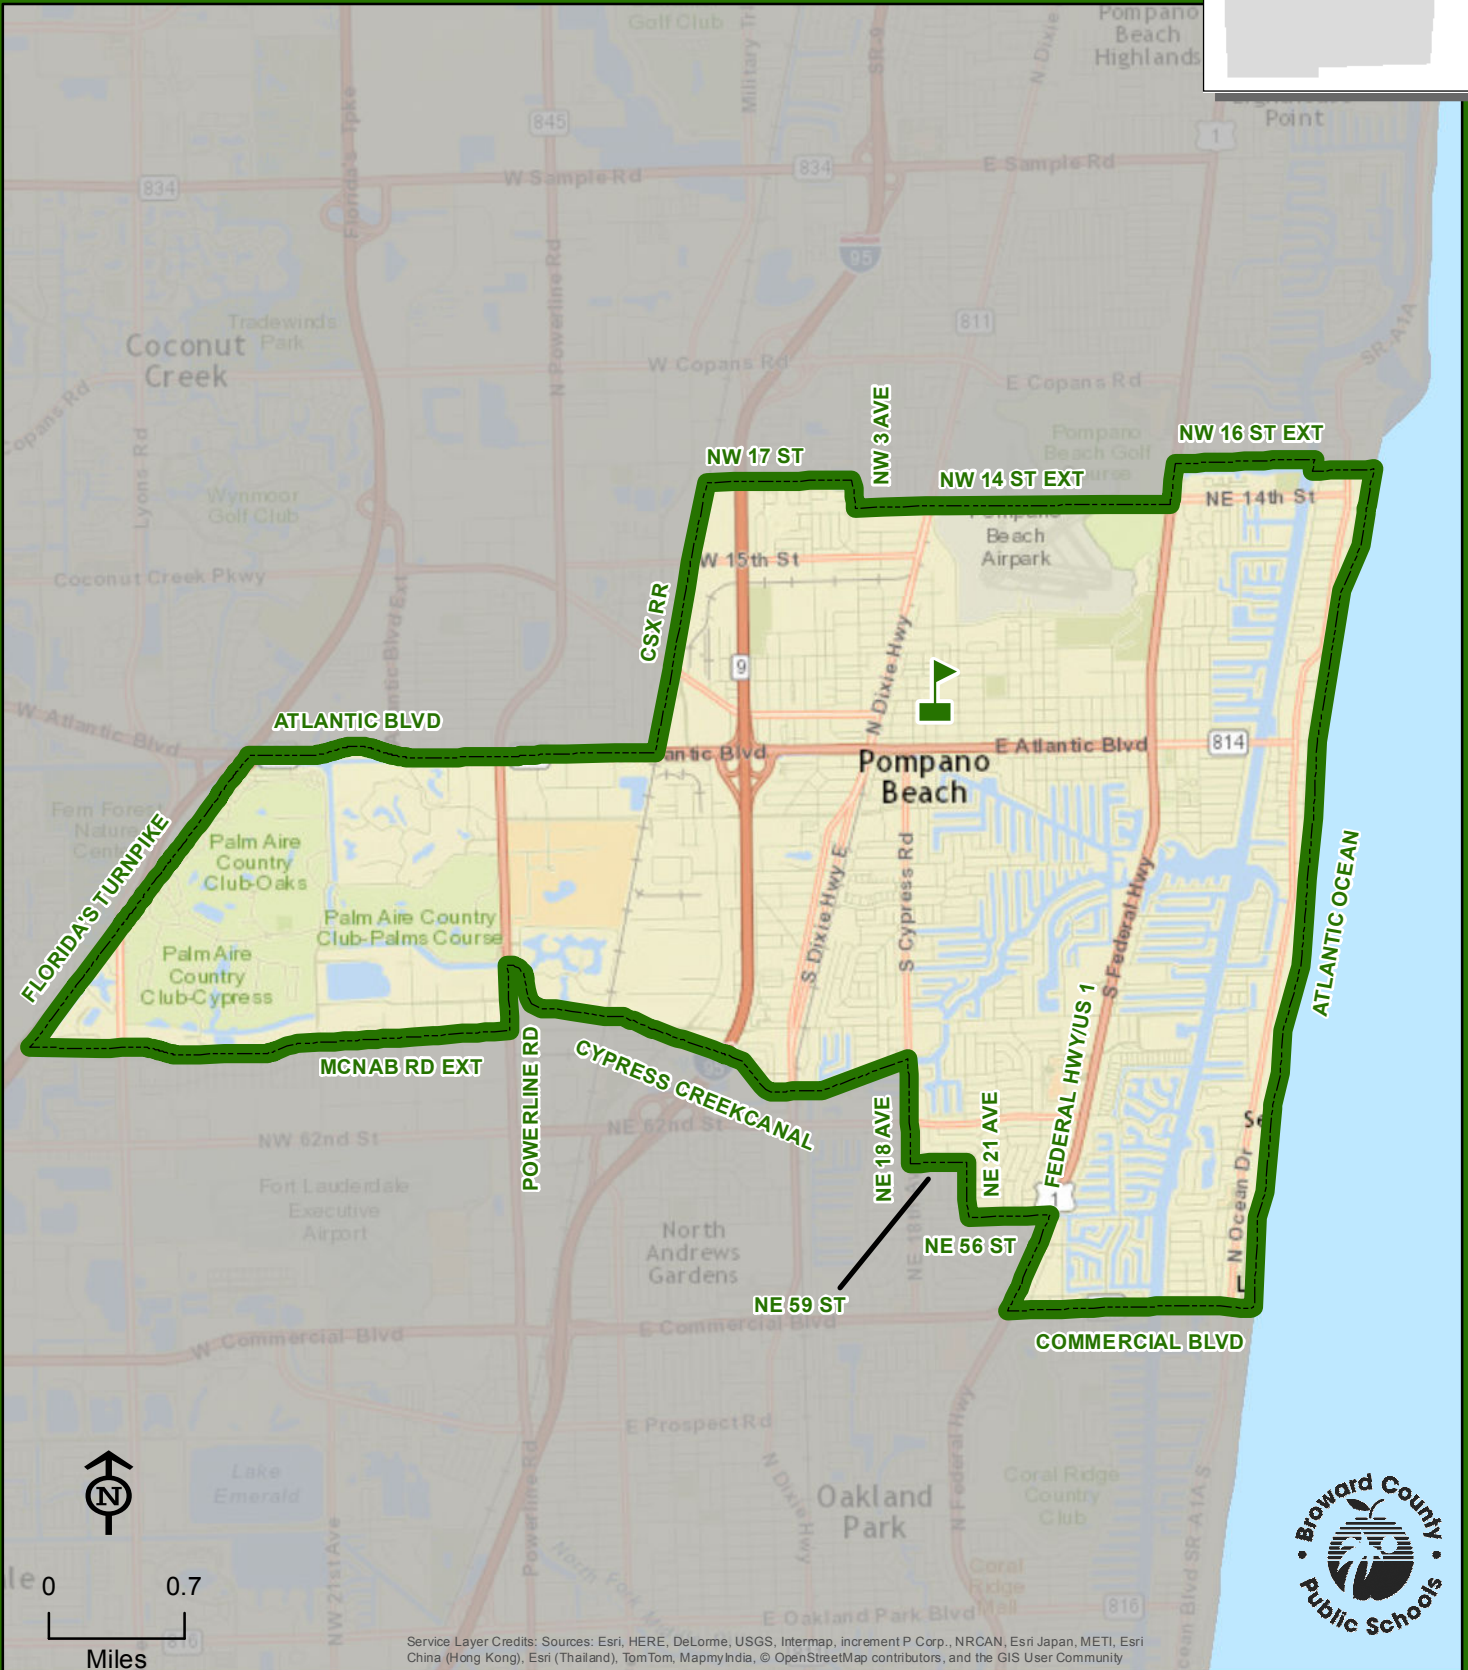

# POMPANO BEACH MIDDLE SCHOOL

310 NE 6 STREET  
POMPANO BEACH, FLORIDA 33060  
754-322-4200

Magnet School

POMPANO BEACH

THIS MAP IS FOR CONCEPTUAL PURPOSES ONLY AND SHOULD NOT BE USED FOR LEGAL BOUNDARY DETERMINATIONS