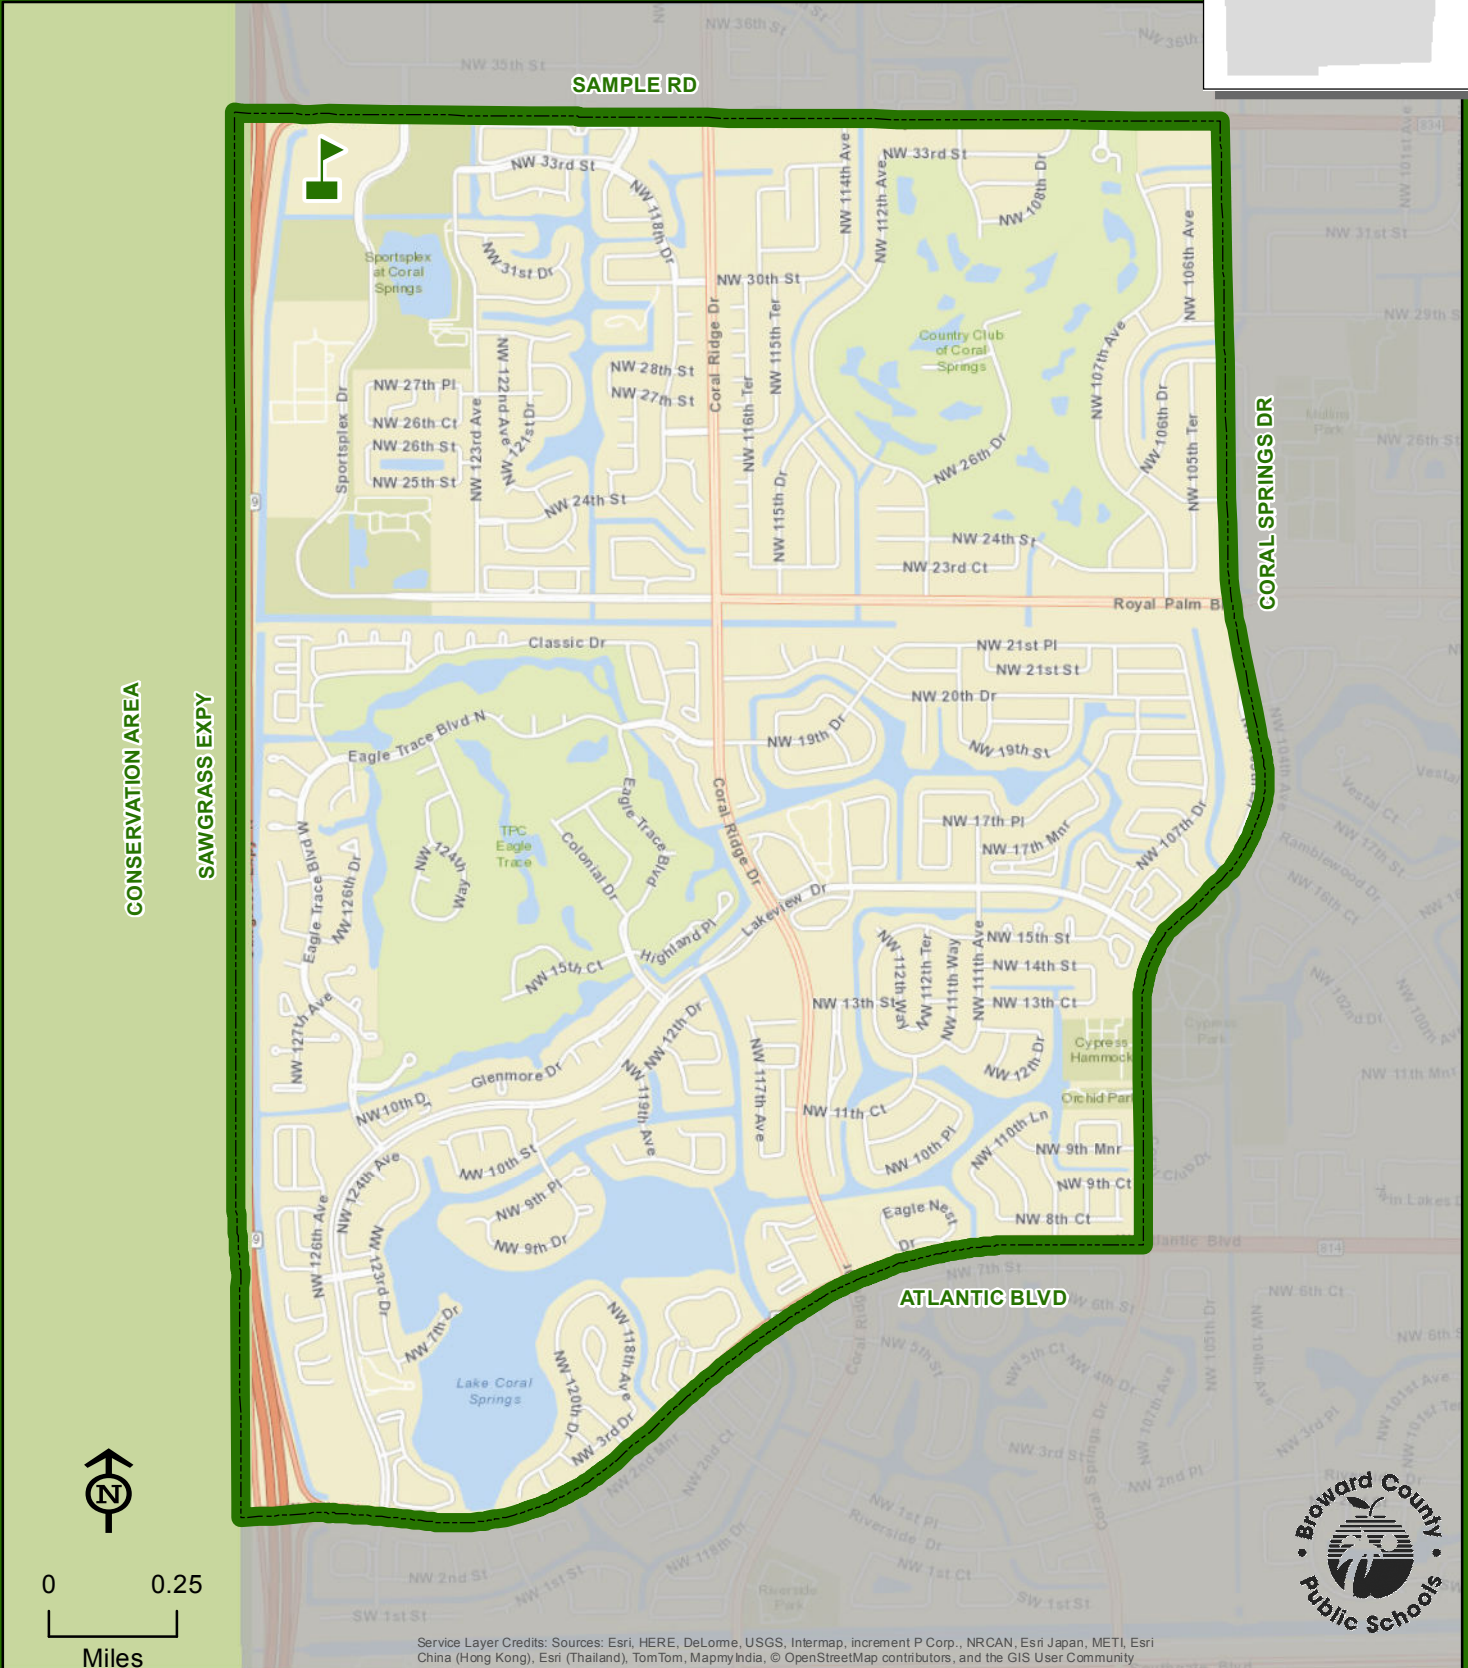

SAWGRASS SPRINGS MIDDLE SCHOOL

12500 W SAMPLE ROAD
CORAL SPRINGS, FLORIDA 33065
754-322-4500

Innovative Program

SAWGRASS SPRINGS

THIS MAP IS FOR CONCEPTUAL PURPOSES ONLY AND SHOULD NOT BE USED FOR LEGAL BOUNDARY DETERMINATIONS