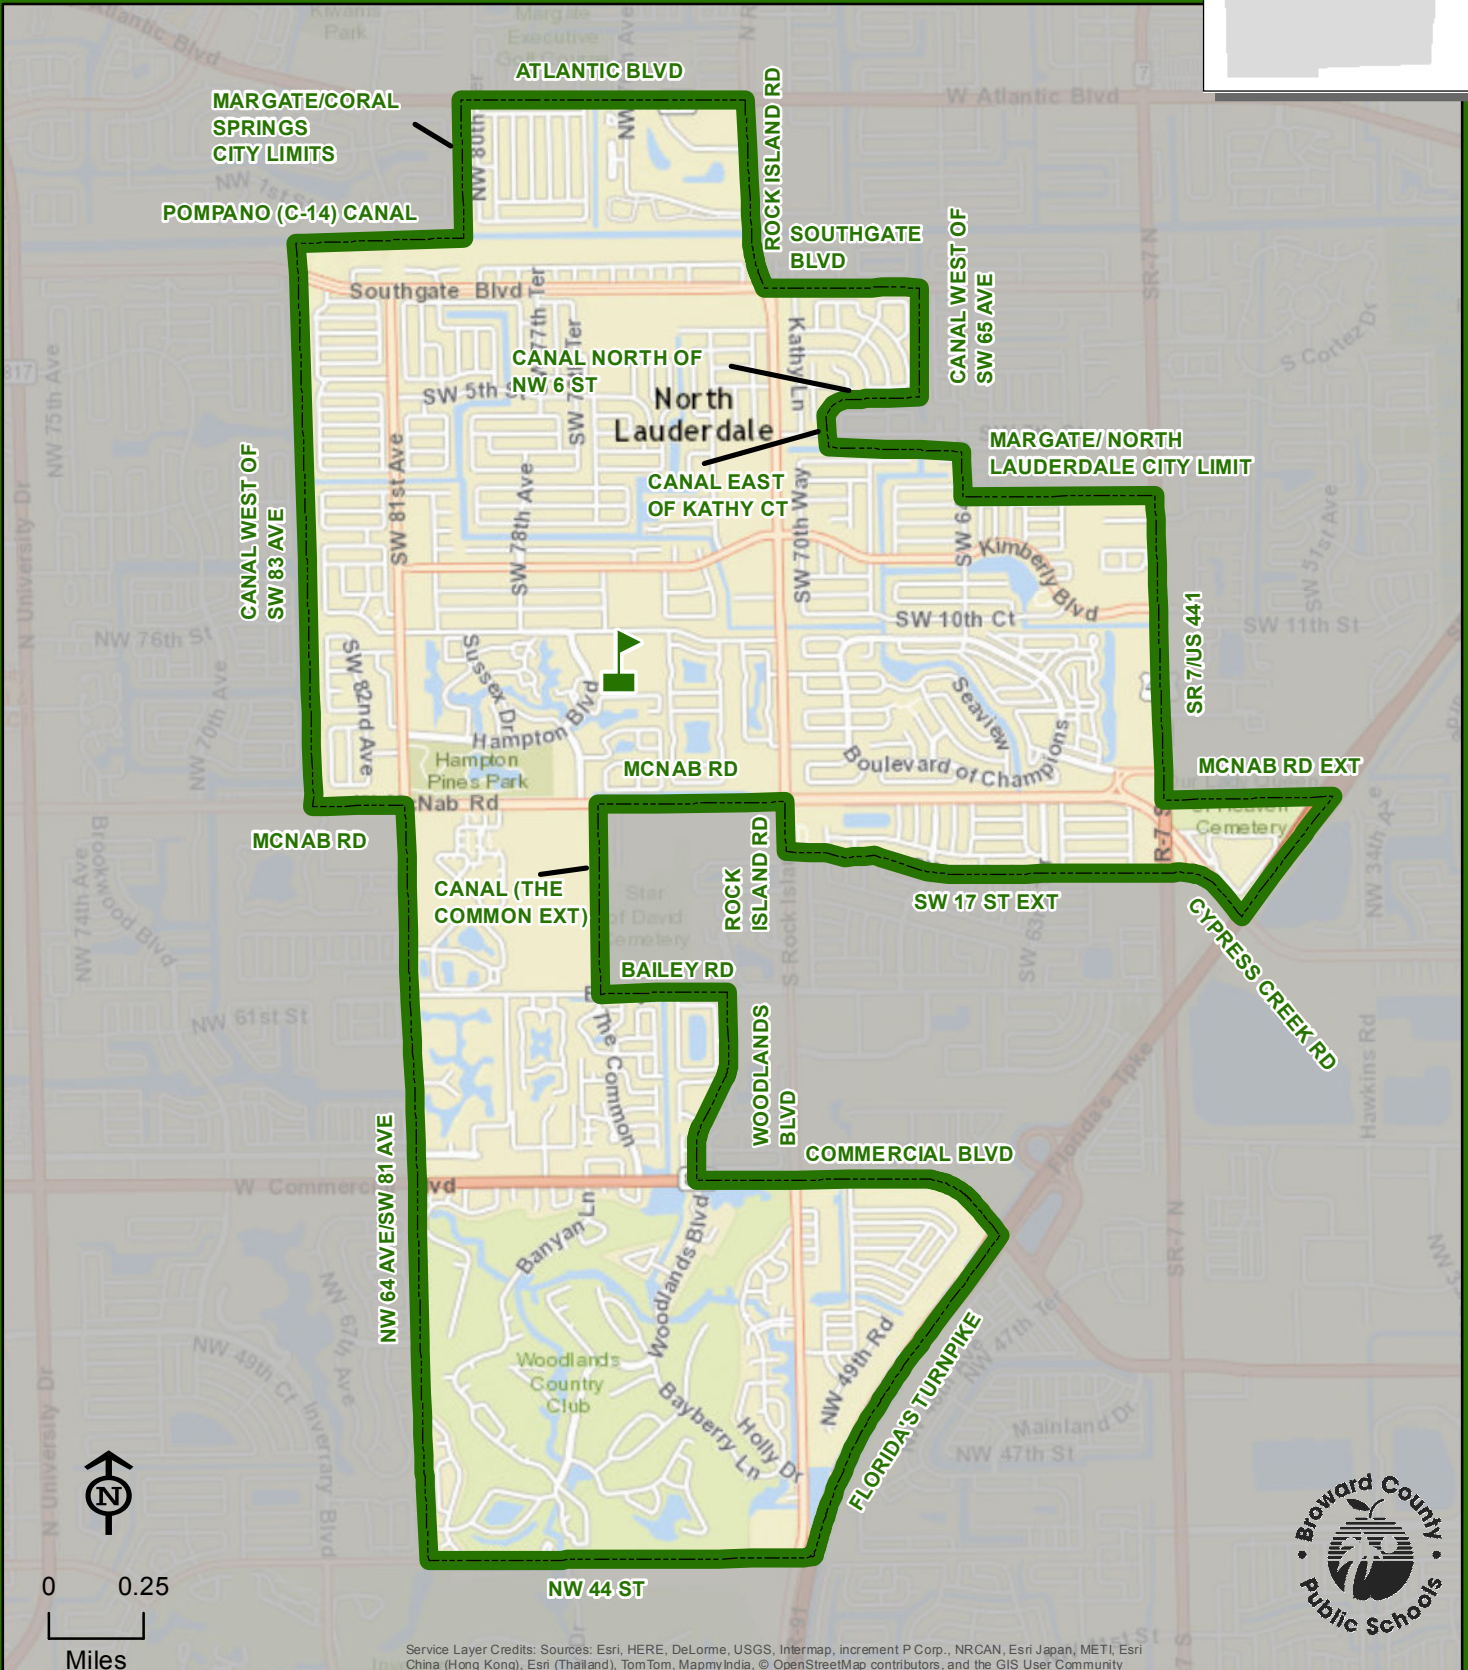

# SILVER LAKES MIDDLE SCHOOL

7600 TAM O'SHANTER BOULEVARD  
NORTH LAUDERDALE, FLORIDA 33068  
754-322-4600

Magnet School

SILVER LAKES

THIS MAP IS FOR CONCEPTUAL PURPOSES ONLY AND SHOULD NOT BE USED FOR LEGAL BOUNDARY DETERMINATIONS