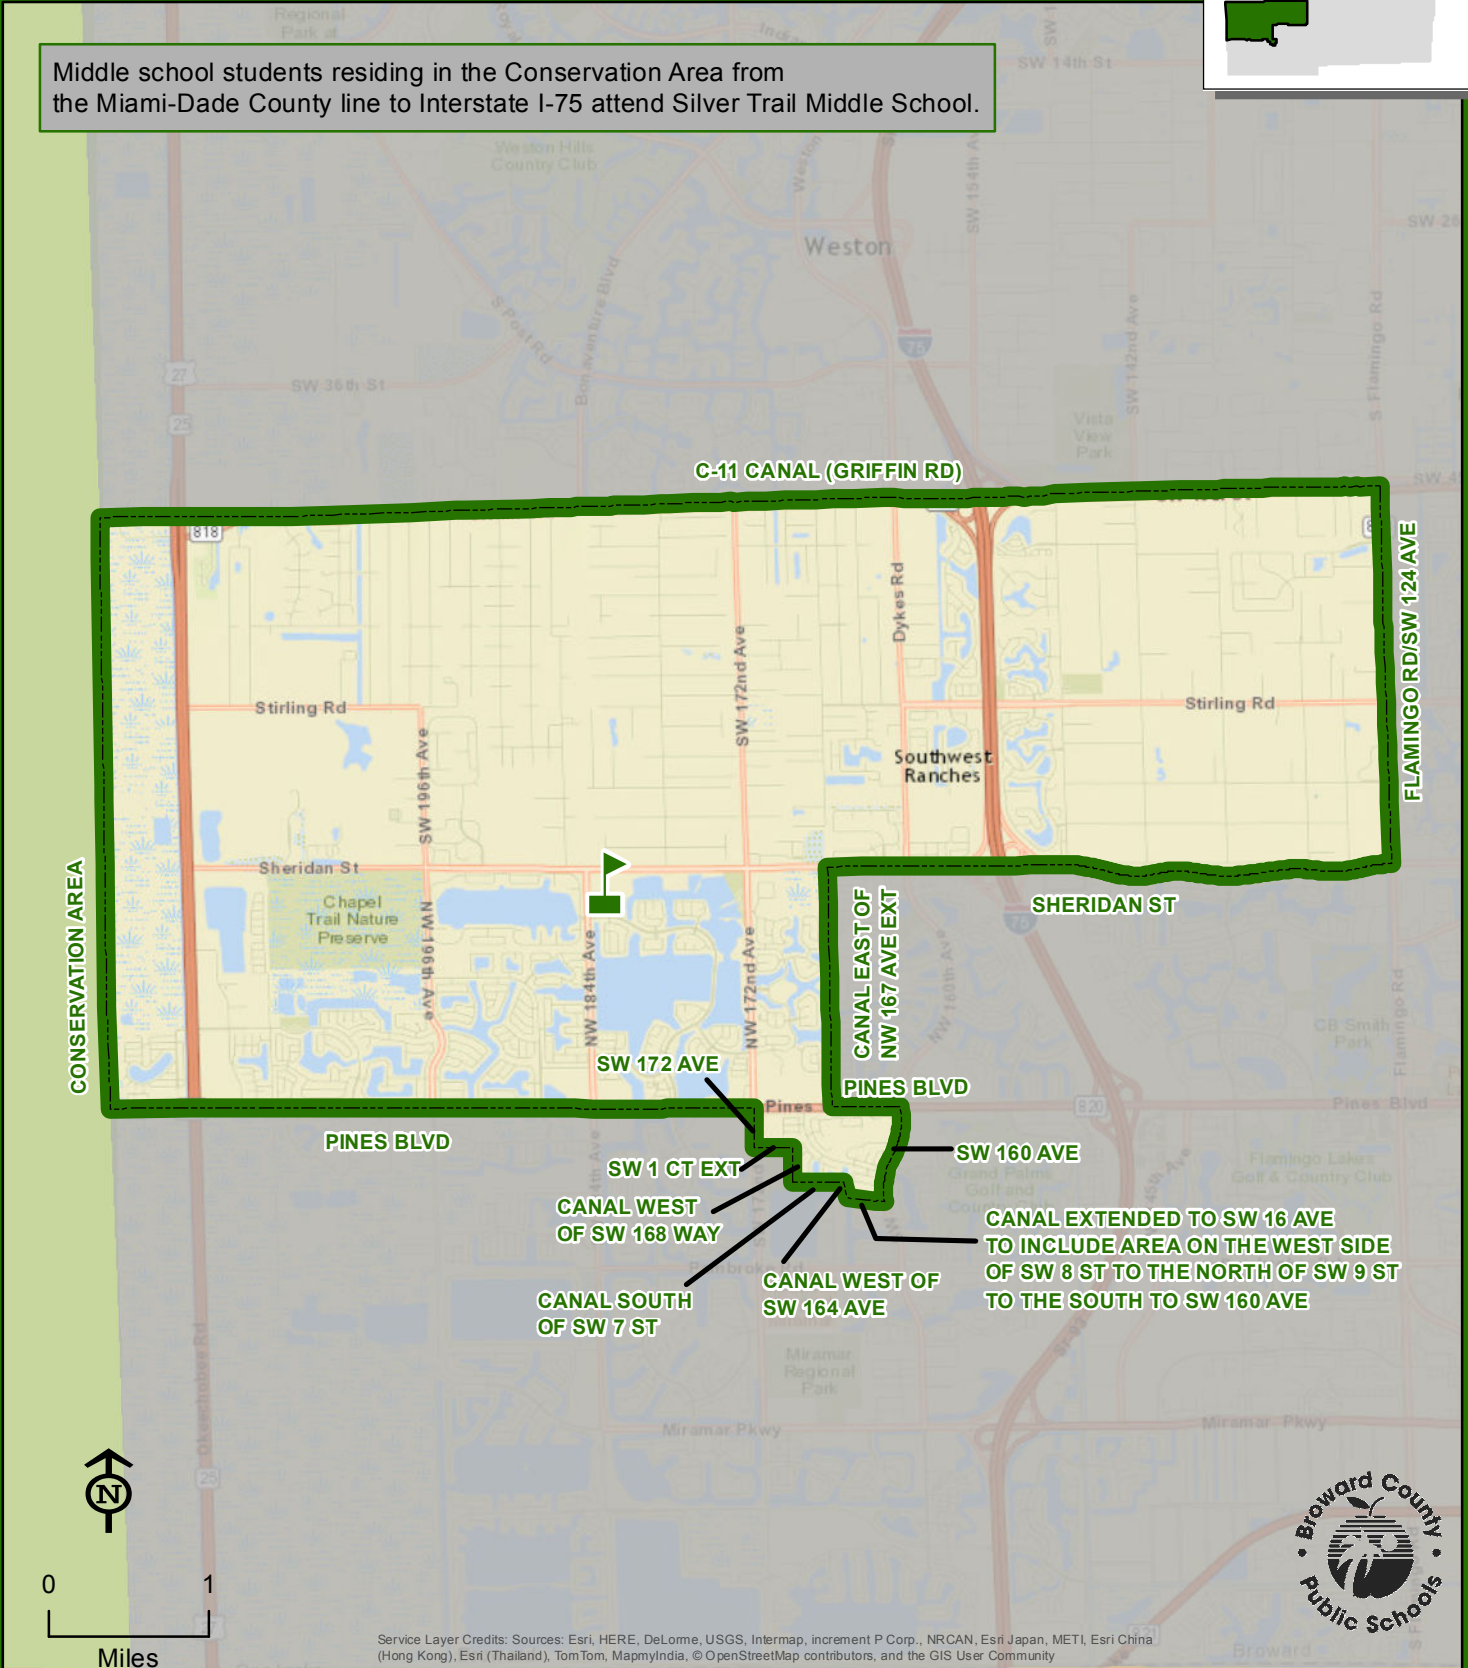

# SILVER TRAIL MIDDLE SCHOOL

18300 SHERIDAN STREET  
PEMBROKE PINES, FLORIDA 33331  
754-323-4300

Innovative Program

Middle school students residing in the Conservation Area from the Miami-Dade County line to Interstate I-75 attend Silver Trail Middle School.

Service Layer Credits: Sources: Esri, HERE, DeLorme, USGS, Intermap, increment P Corp., NRCAN, Esri Japan, METI, Esri China (Hong Kong), Esri (Thailand), TomTom, MapmyIndia, © OpenStreetMap contributors, and the GIS User Community

THIS MAP IS FOR CONCEPTUAL PURPOSES ONLY AND SHOULD NOT BE USED FOR LEGAL BOUNDARY DETERMINATIONS

SILVER TRAIL