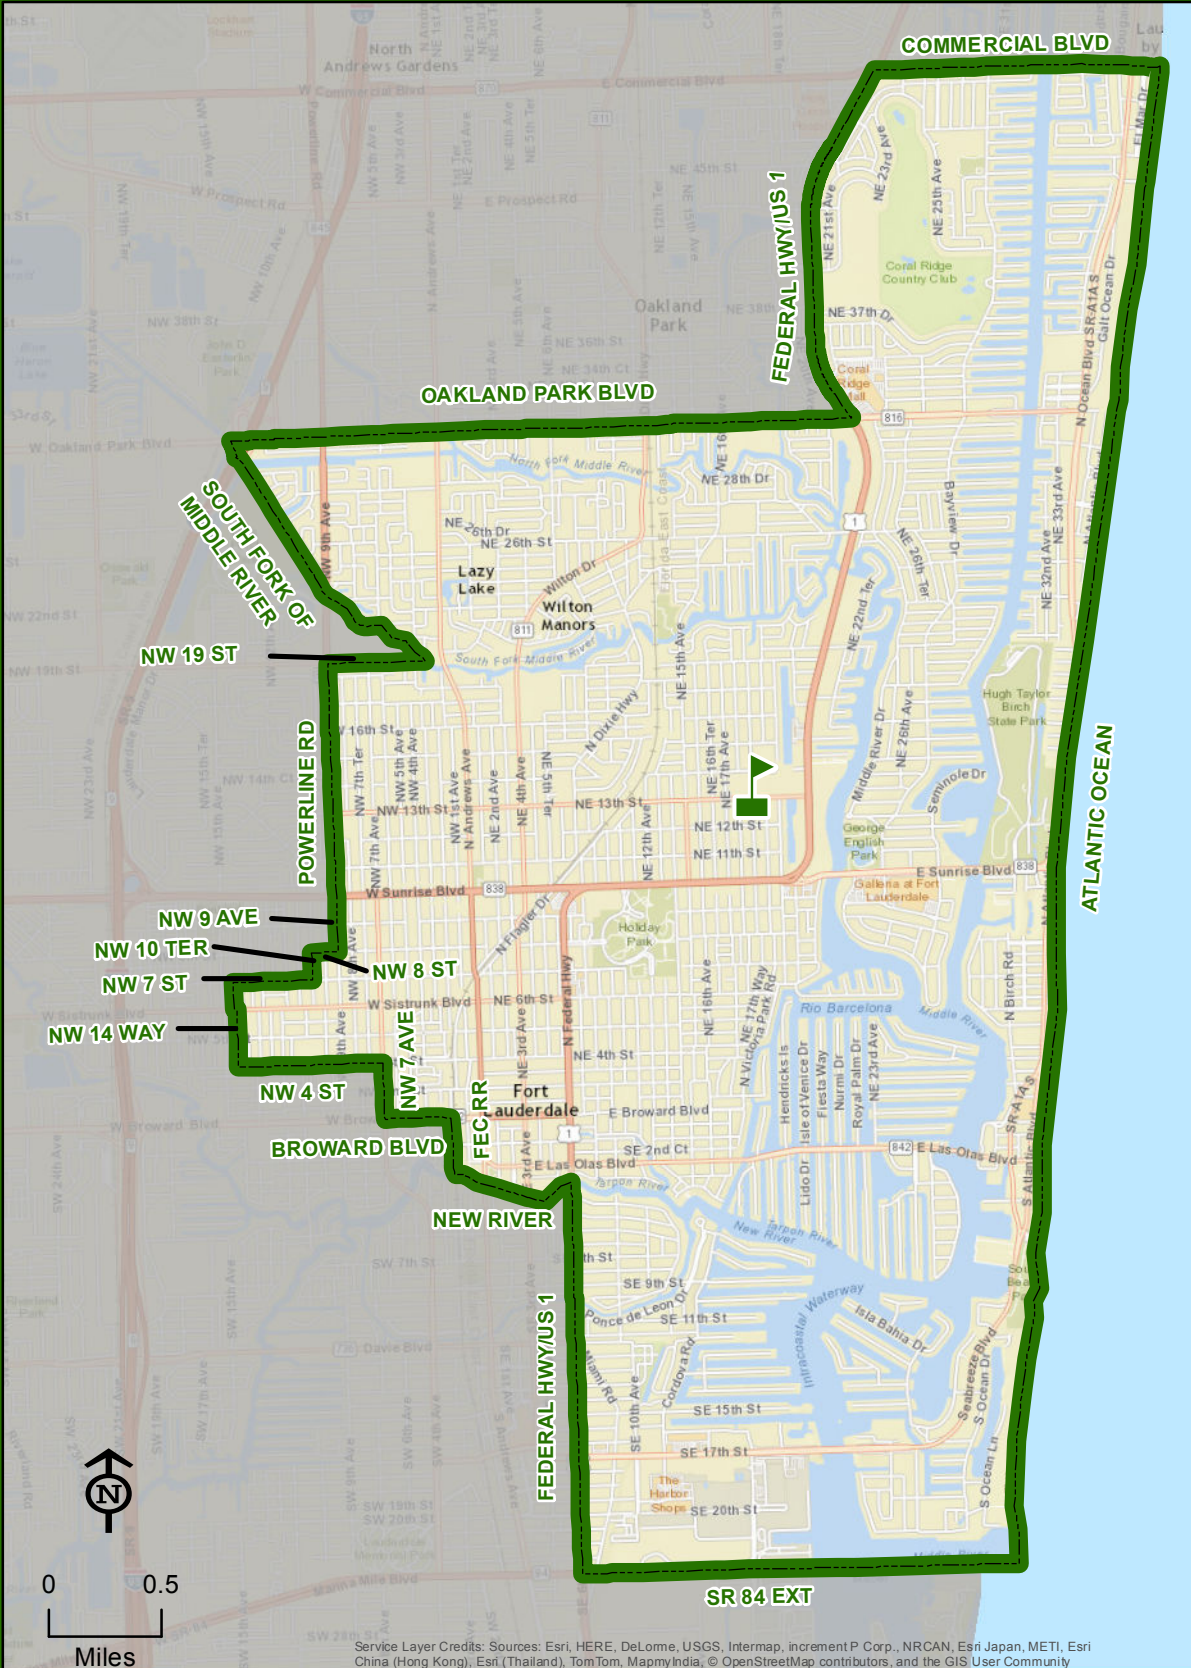

SUNRISE MIDDLE SCHOOL

1750 NE 14 STREET
 FORT LAUDERDALE, FLORIDA 33304
 754-322-4700

Magnet School

SUNRISE

Service Layer Credits: Sources: Esri, HERE, DeLorme, USGS, Intermap, increment P Corp., NRCAN, Esri Japan, METI, Esri China (Hong Kong), Esri (Thailand), TomTom, MapmyIndia, © OpenStreetMap contributors, and the GIS User Community

THIS MAP IS FOR CONCEPTUAL PURPOSES ONLY AND SHOULD NOT BE USED FOR LEGAL BOUNDARY DETERMINATIONS