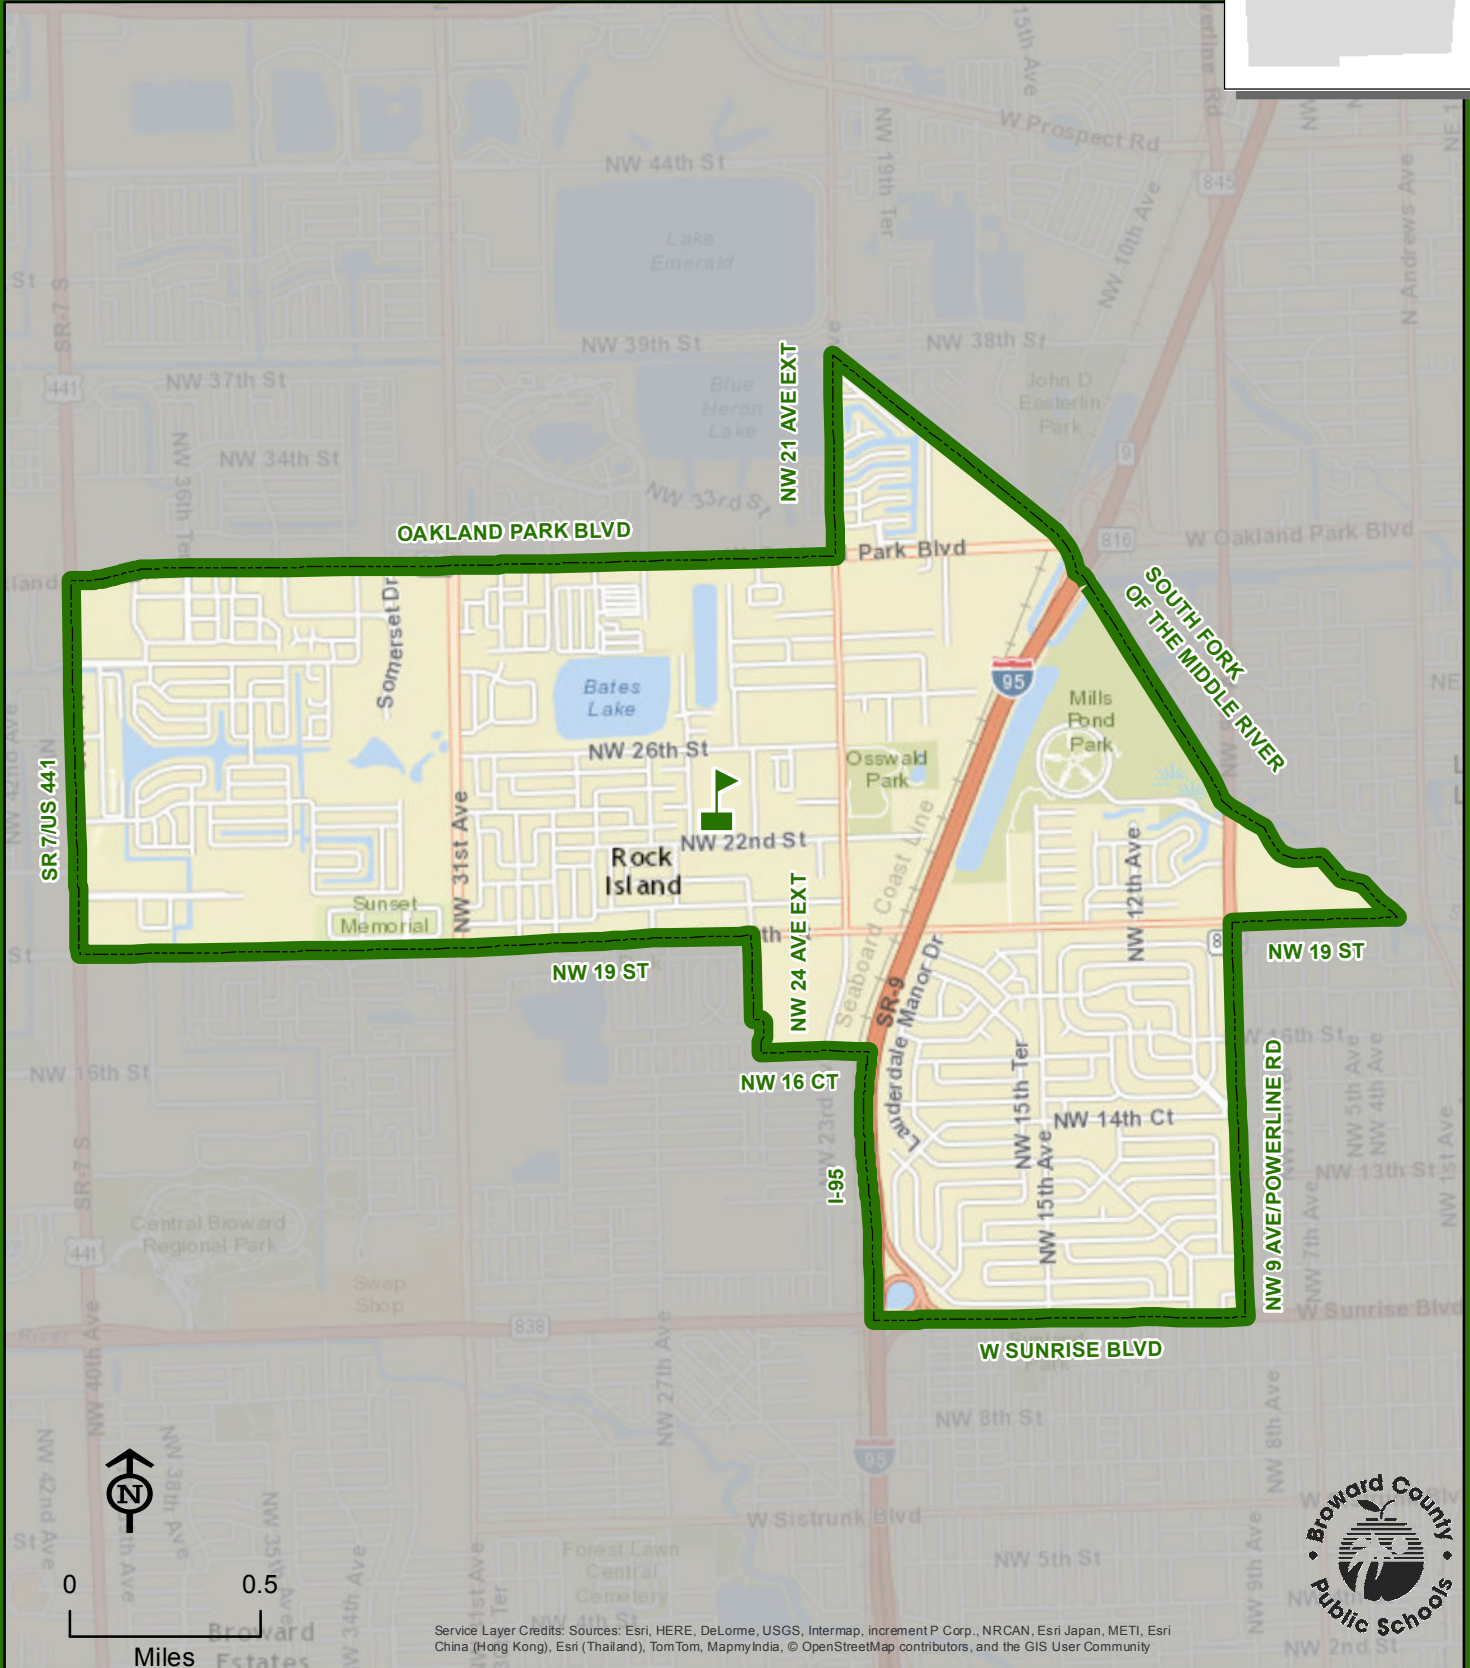

WILLIAM E. DANDY MIDDLE SCHOOL

2400 NW 26 STREET
FORT LAUDERDALE, FLORIDA 33311
754-322-3200

Magnet School

WILLIAM E. DANDY

Service Layer Credits: Sources: Esri, HERE, DeLorme, USGS, Intermap, increment P Corp., NRCAN, Esri Japan, METI, Esri China (Hong Kong), Esri (Thailand), TomTom, MapmyIndia, © OpenStreetMap contributors, and the GIS User Community

THIS MAP IS FOR CONCEPTUAL PURPOSES ONLY AND SHOULD NOT BE USED FOR LEGAL BOUNDARY DETERMINATIONS